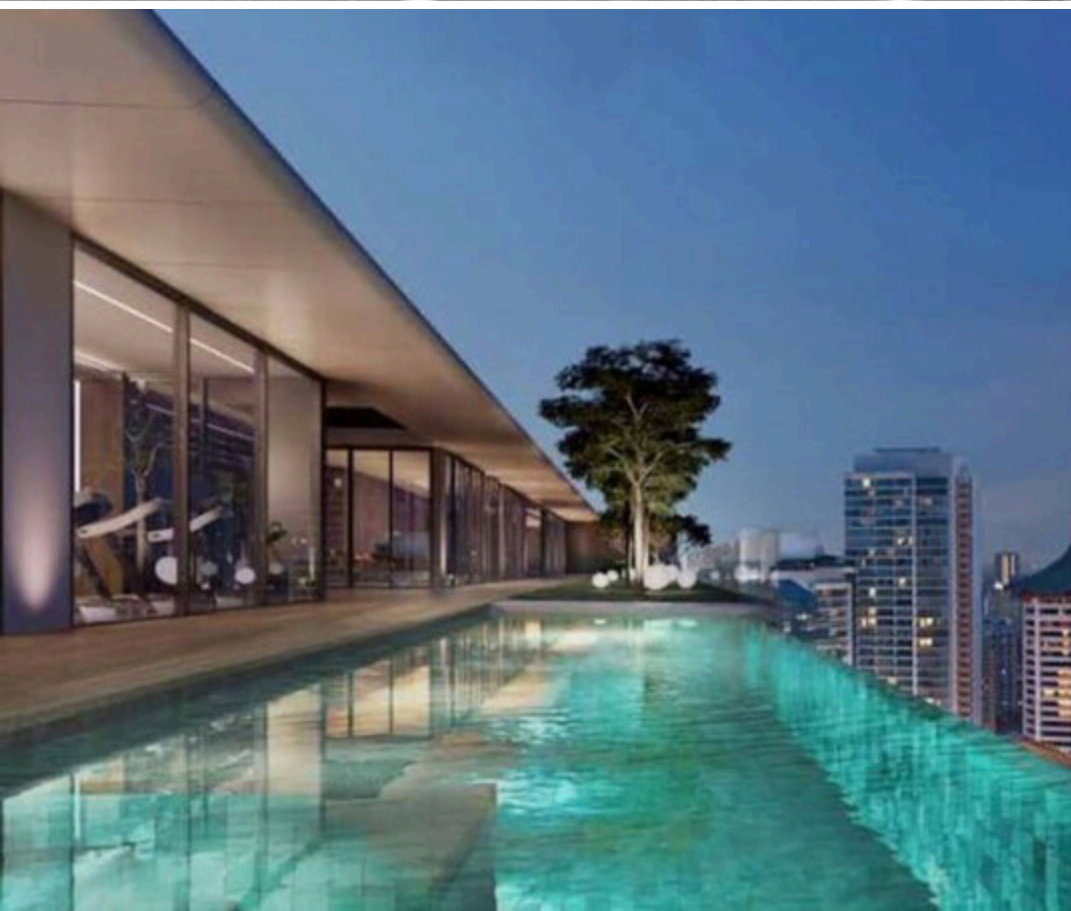

SELECTION MADE AT 3 DEC 2024 14:57

Nikolaev Dmitrii

AGENCY

PALLADIUM PRIME REAL ESTAT...