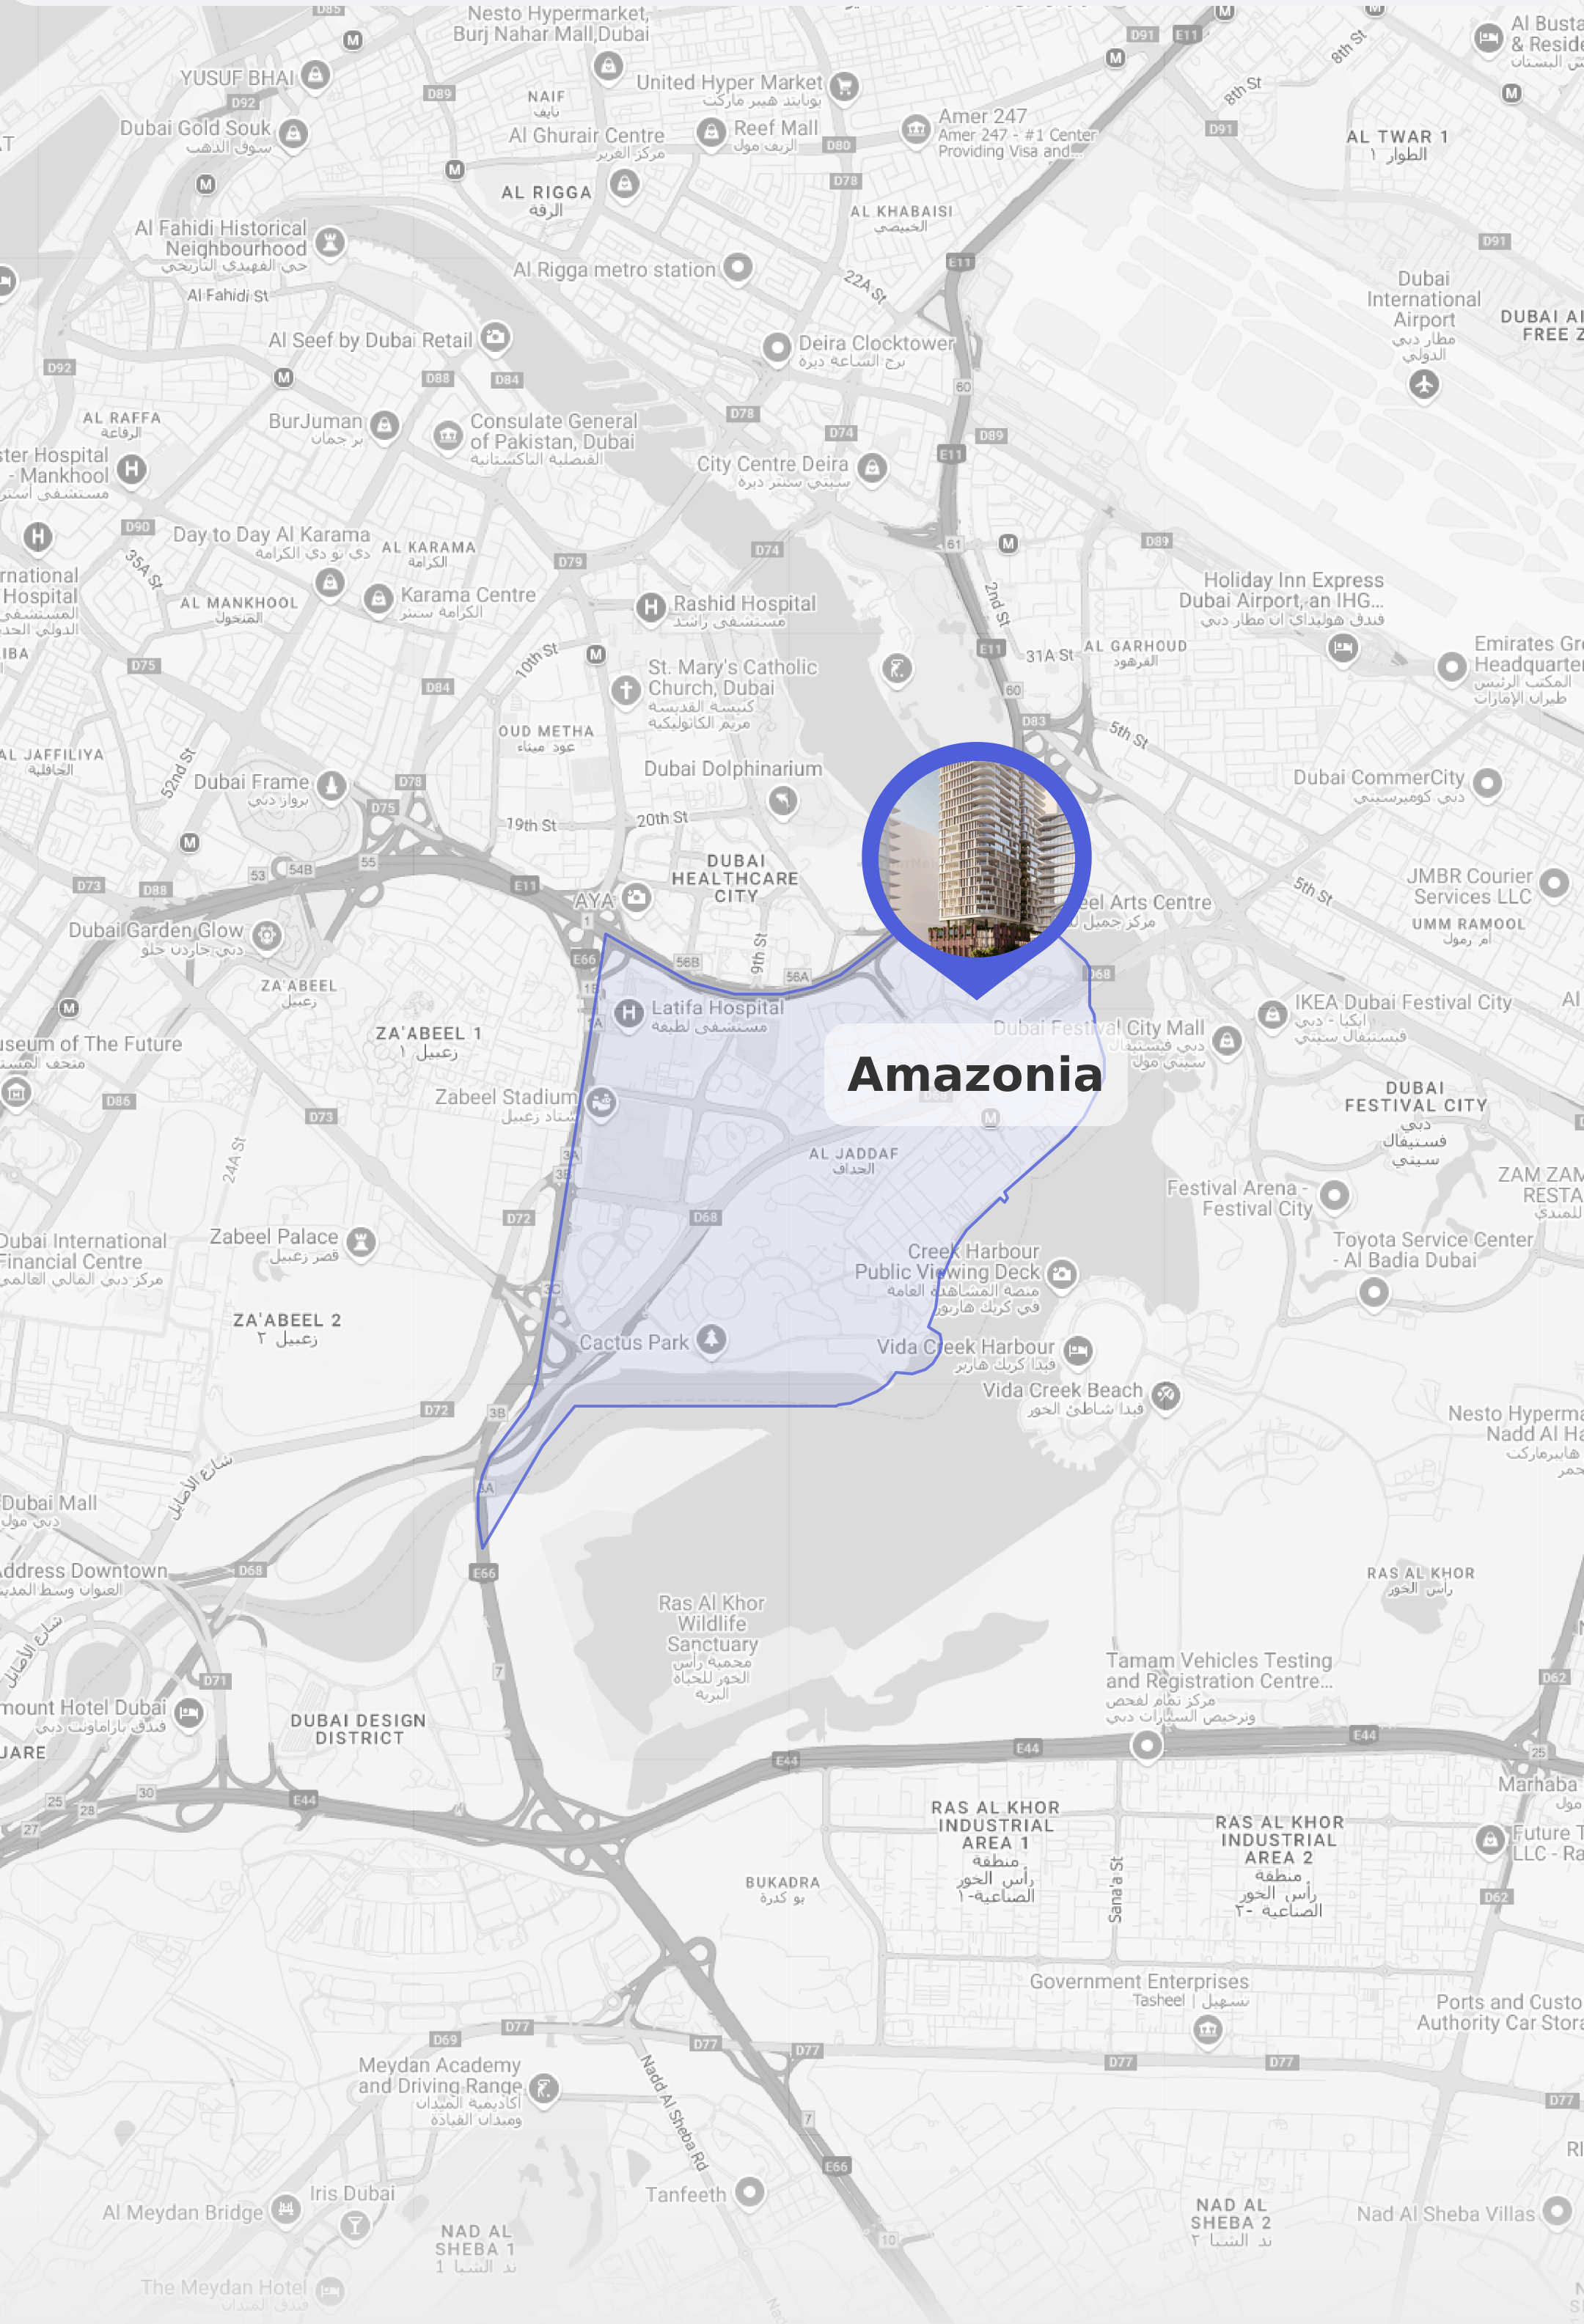

SELECTION MADE AT 3 DEC 2024 14:57

AGENCY

Nikolaev Dmitrii

PALLADIUM PRIME REAL ESTAT...

Amazonia