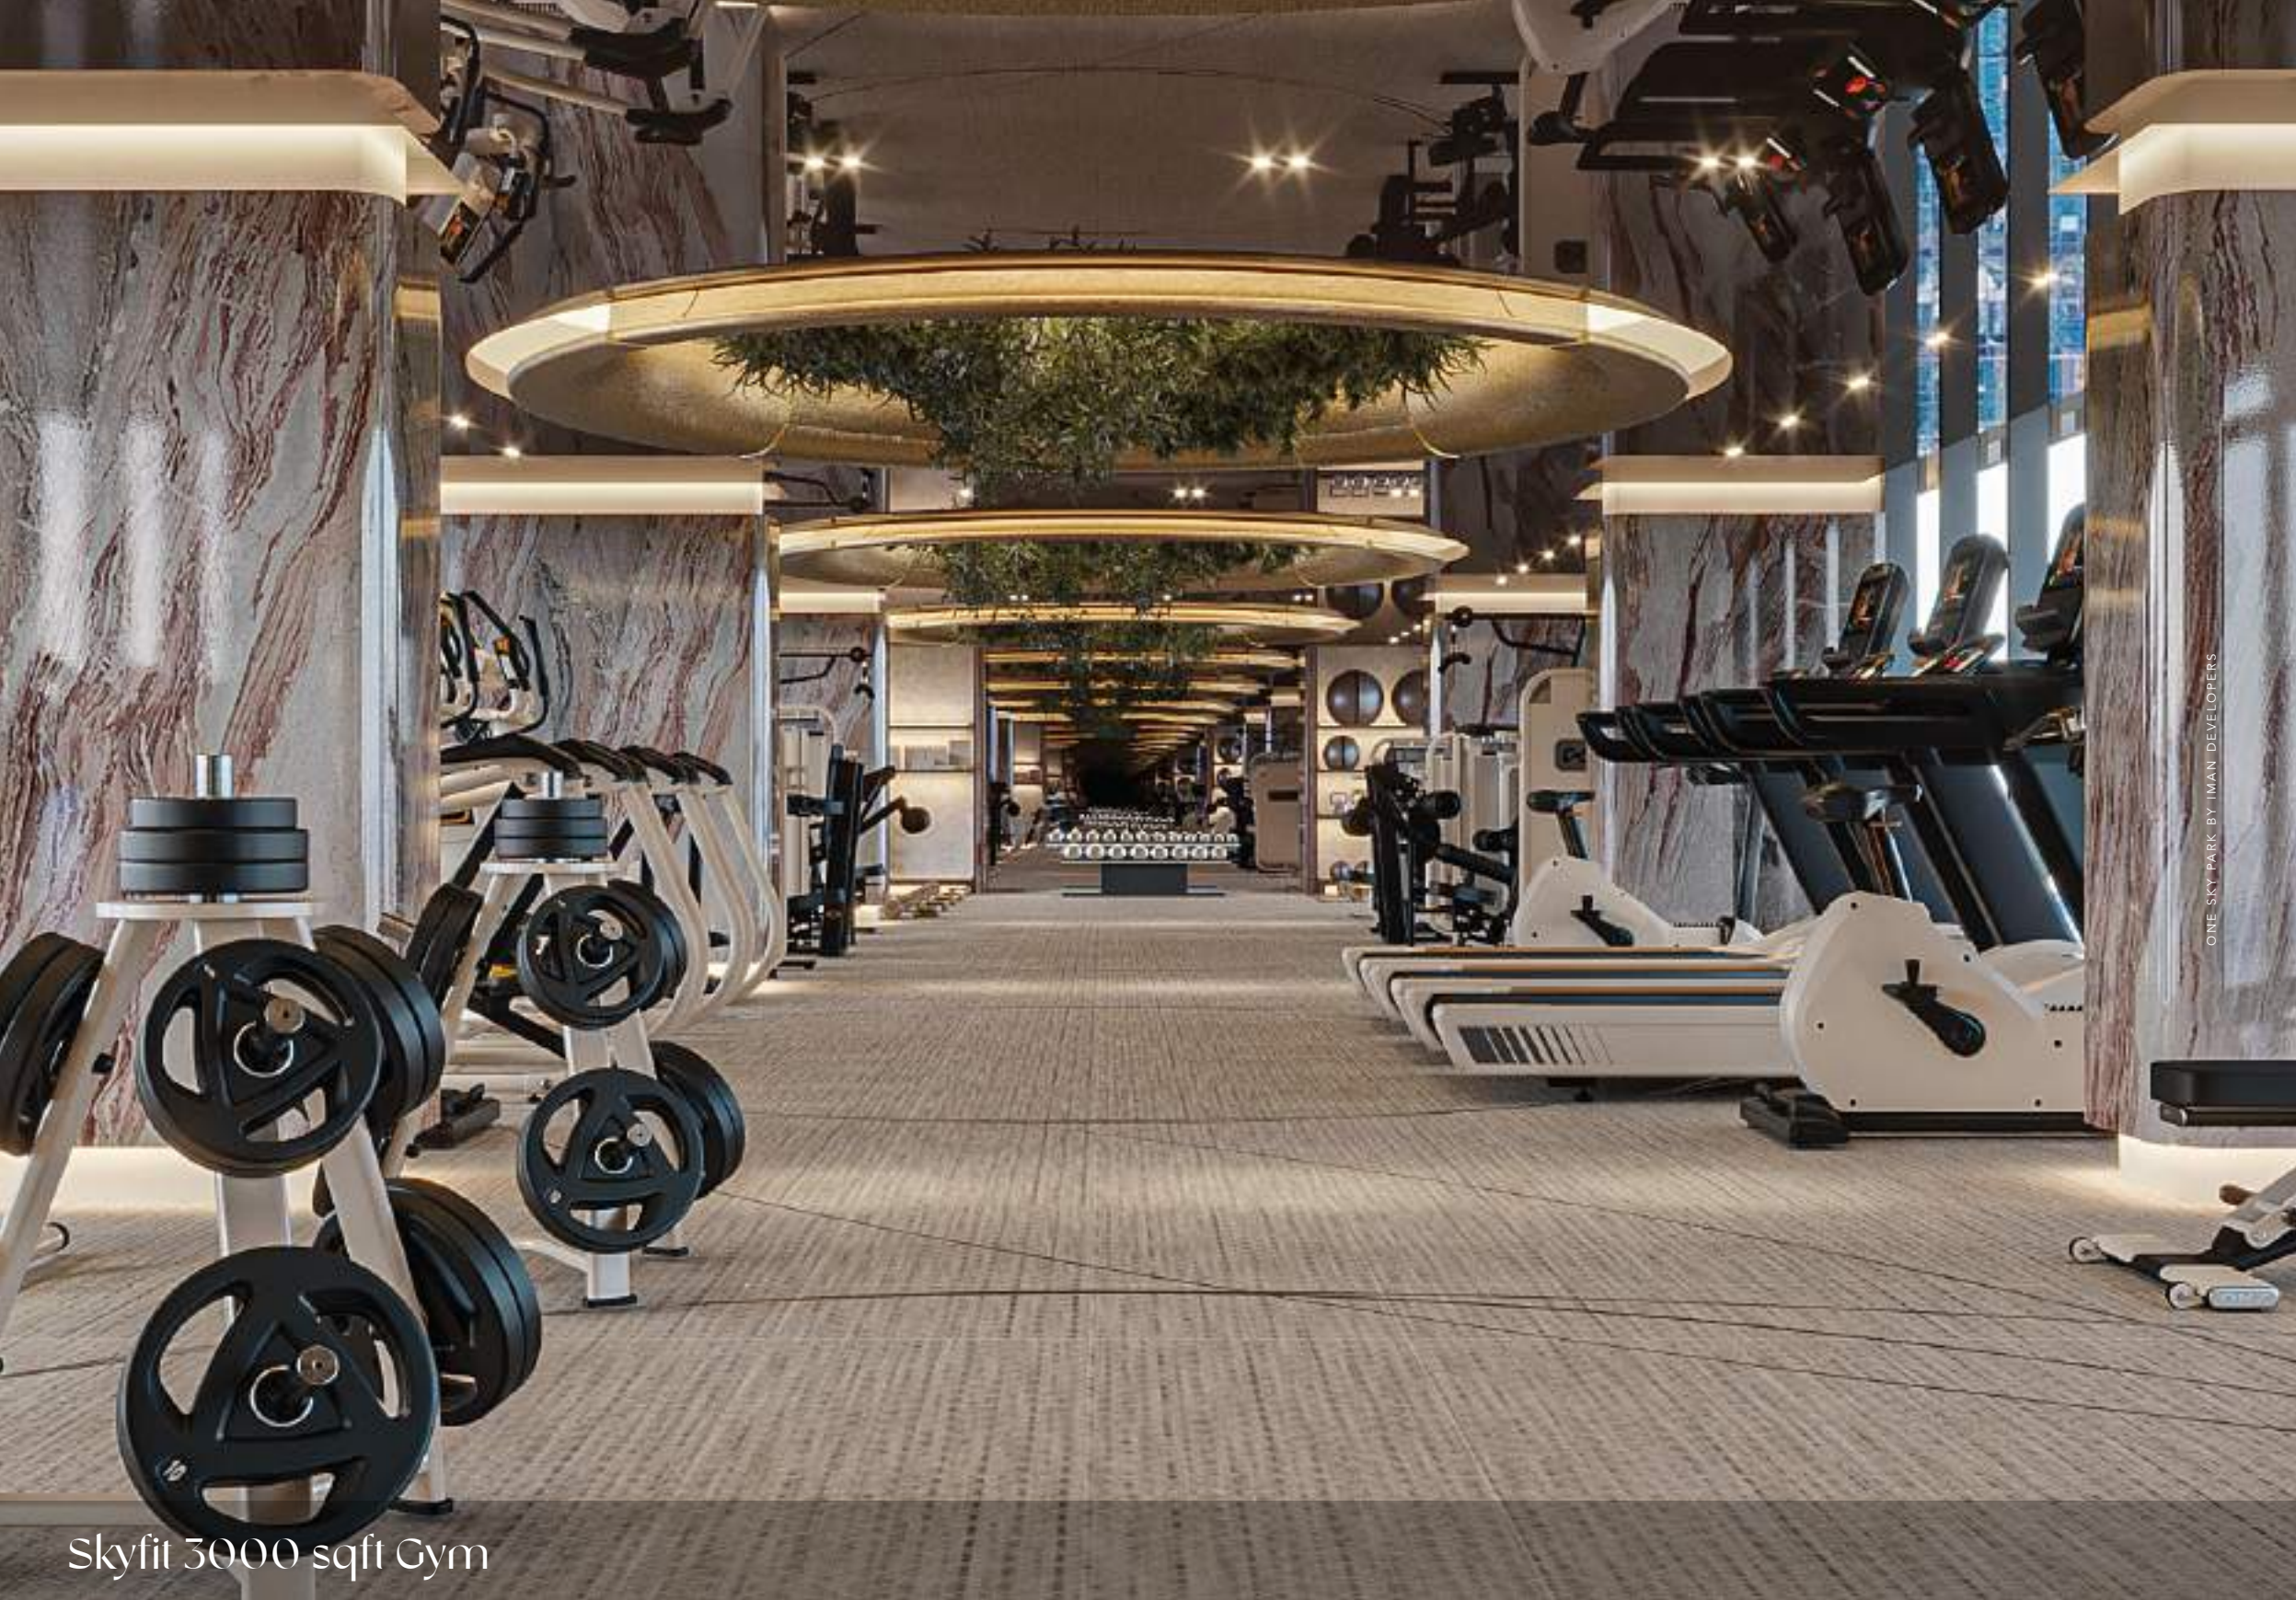

ONE SKY PARK BY IMAN DEVELOPERS

Skyfit 3000 sqft Gym