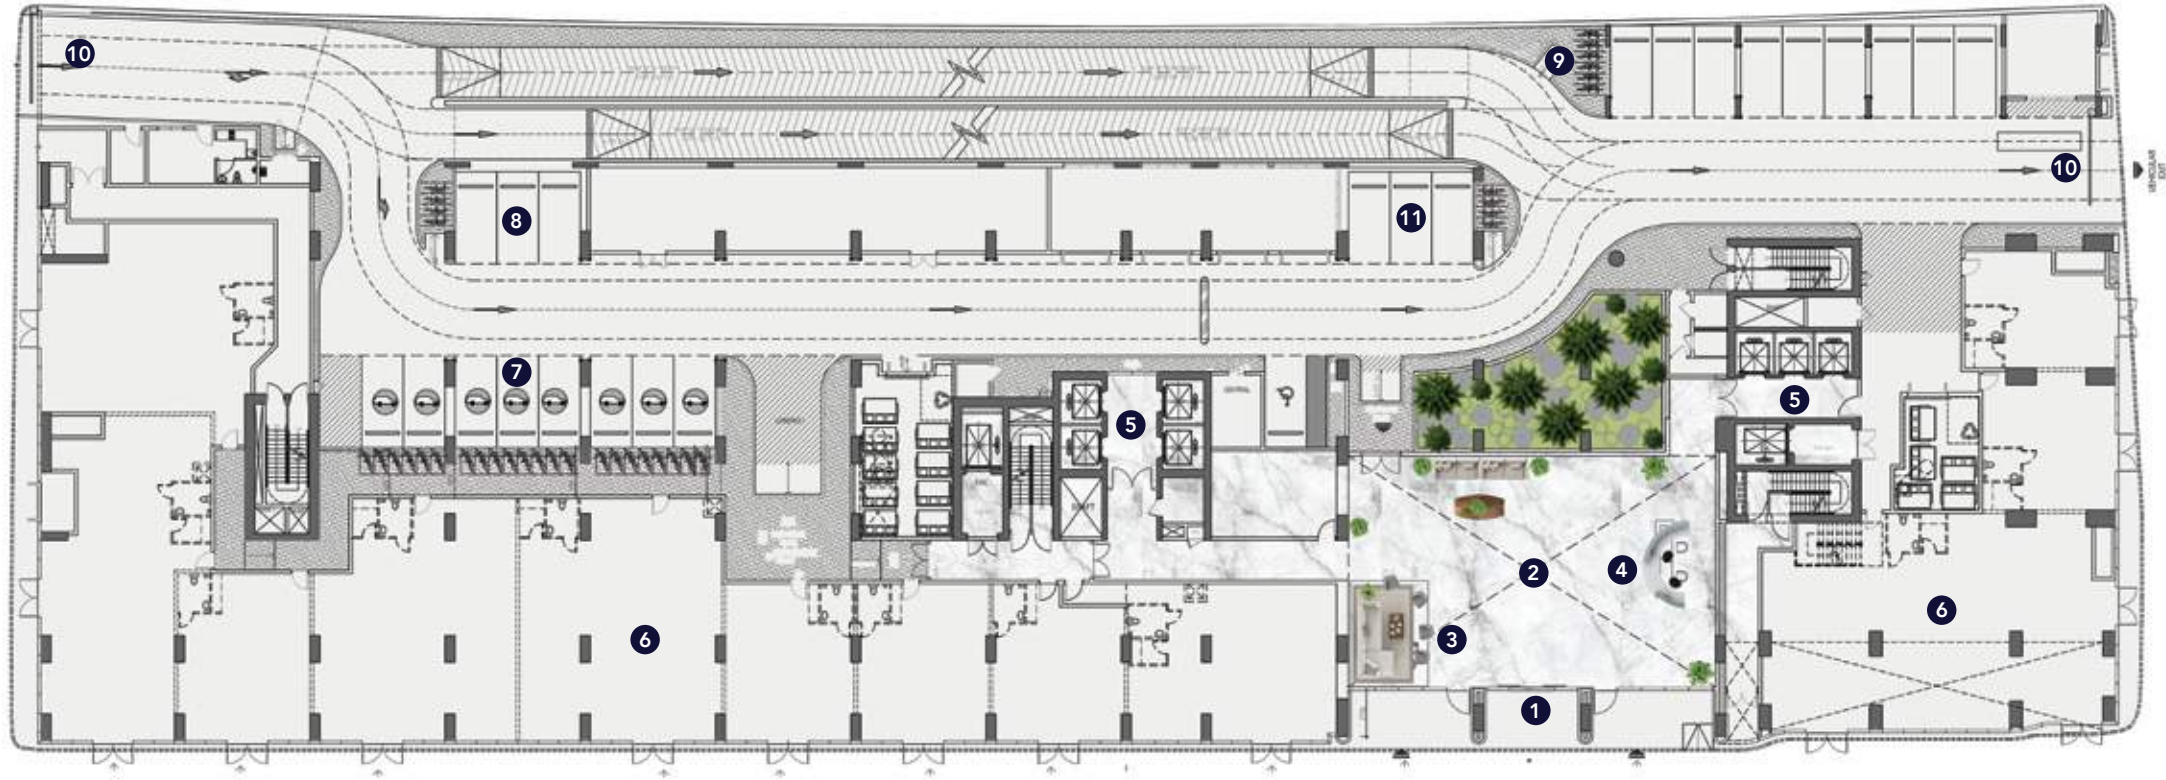

Virtual Reality Golf

ONE SKY PARK BY IMAN DEVELOPERS

Community Living, Redefined

One Sky Park offers a curated collection of luxury amenities designed to enrich daily living. At the heart of the experience is the expansive amenity deck, the community's vibrant hub, featuring a 35m sky deck infinity pool, state-of-the-art jungle gym, basketball court, skate park, and exclusive lounge and game zones. Here, residents enjoy a seamless blend of relaxation and socialization, surrounded by lush landscapes and panoramic views, making every moment truly extraordinary.

First Floor Outdoor Amenities Deck
35,000 Sq Ft

Rooftop Sky Deck
19,000 Sq Ft

Total Indoor Amenities
15,000 Sq Ft

Total Amenities
Approx. 70,000 Sq Ft

Ground Floor Amenities

- | | |
|----------------------------|-------------------------------------|
| 1. Main Entrance | 7. Retail Parking |
| 2. Double Height Lobby | 8. EV Charging Station |
| 3. Lobby Lounge | 9. Bicycle Parking |
| 4. Lobby Reception | 10. Parking Entrance & Exit |
| 5. Lift Lobby | 11. People Of Determination Parking |
| 6. Showroom & Retail Units | |

Deck Amenities

Indoor Amenities

- | | |
|--------------------------|----------------------------|
| 1. Indoor Kids Play Area | 7. Pool Table |
| 2. Multipurpose Lounge | 8. Lounge Seating |
| 3. Library Wall | 9. Foosball Table |
| 4. Working Station | 10. Arcade Zone |
| 5. Coffee Bar | 11. Gaming Console Station |
| 6. Games Zone | 12. Virtual Reality Golf |
| | 13. Air Hockey |