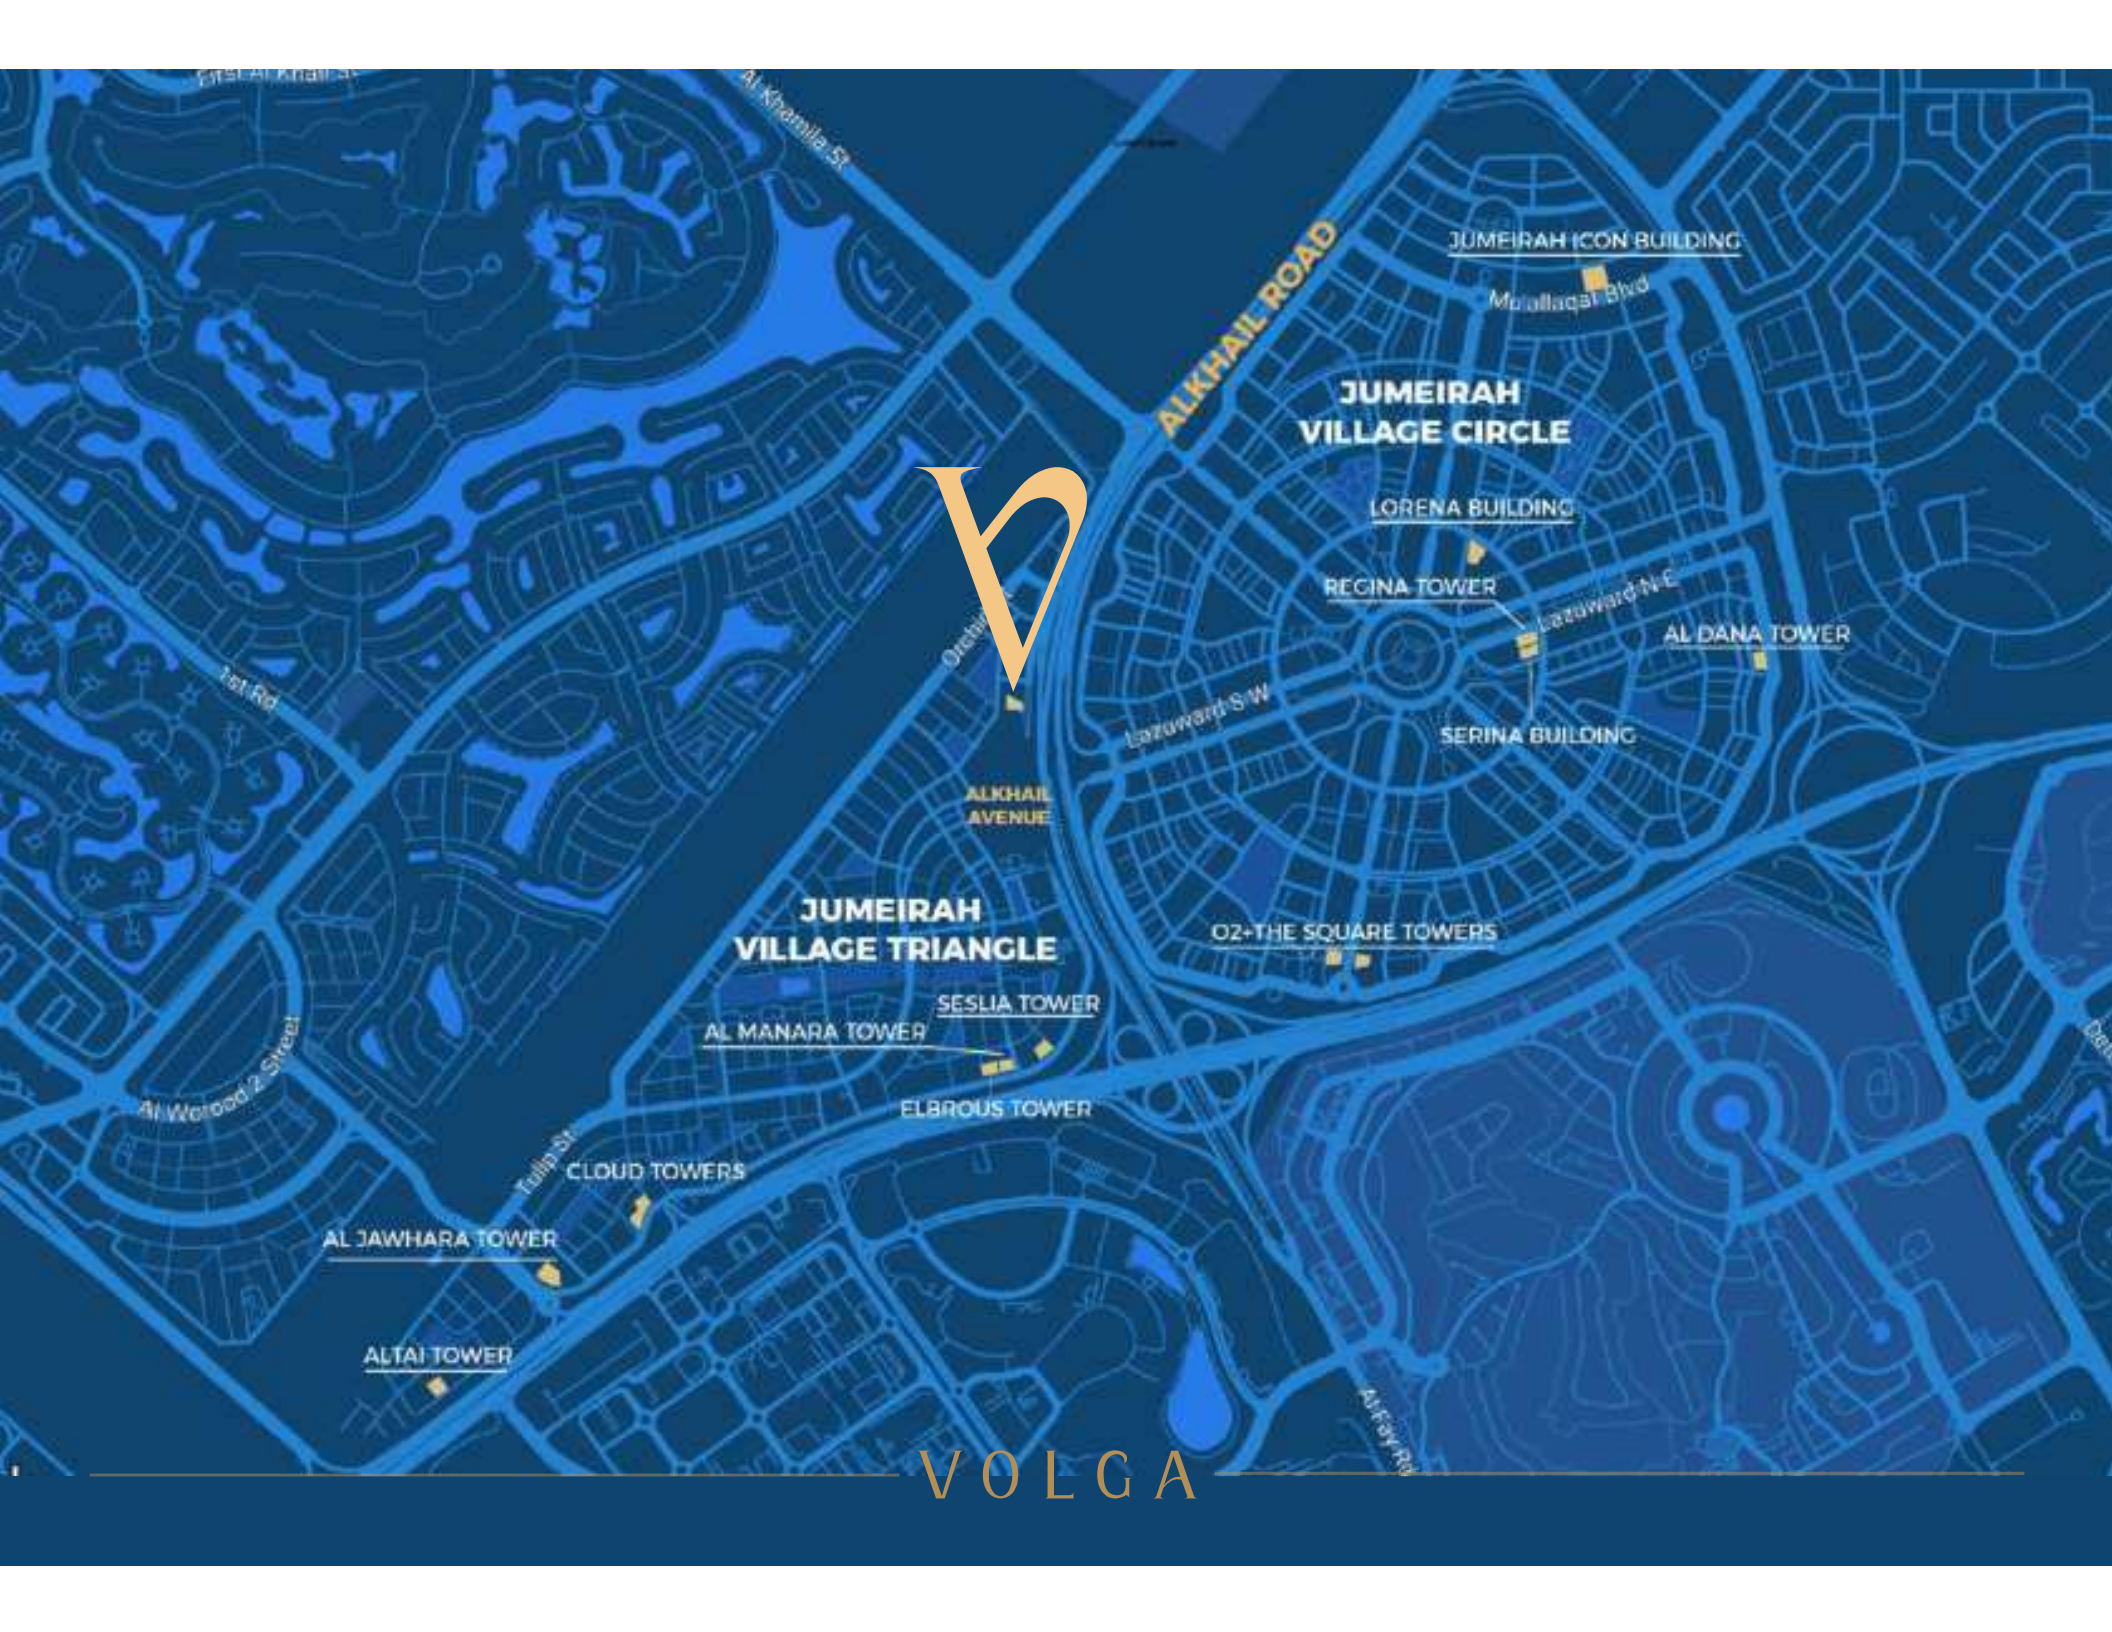

13 MIN
JBR

17 MIN
Mall of Emirates

19 MIN
Palm Jumeirah

20 MIN
Global Village

23 MIN
Dubai Mall

JVT
DUBAI

VOLGA

V

JUMEIRAH ICON BUILDING

Mullaqat Blvd

JUMEIRAH VILLAGE CIRCLE

LORENA BUILDING

REGINA TOWER

AL DANA TOWER

SERINA BUILDING

ALKHAIL ROAD

ALKHAIL AVENUE

JUMEIRAH VILLAGE TRIANGLE

O2-THE SQUARE TOWERS

SESLIA TOWER

AL MANARA TOWER

ELBROUS TOWER

CLOUD TOWERS

AL JAWHARA TOWER