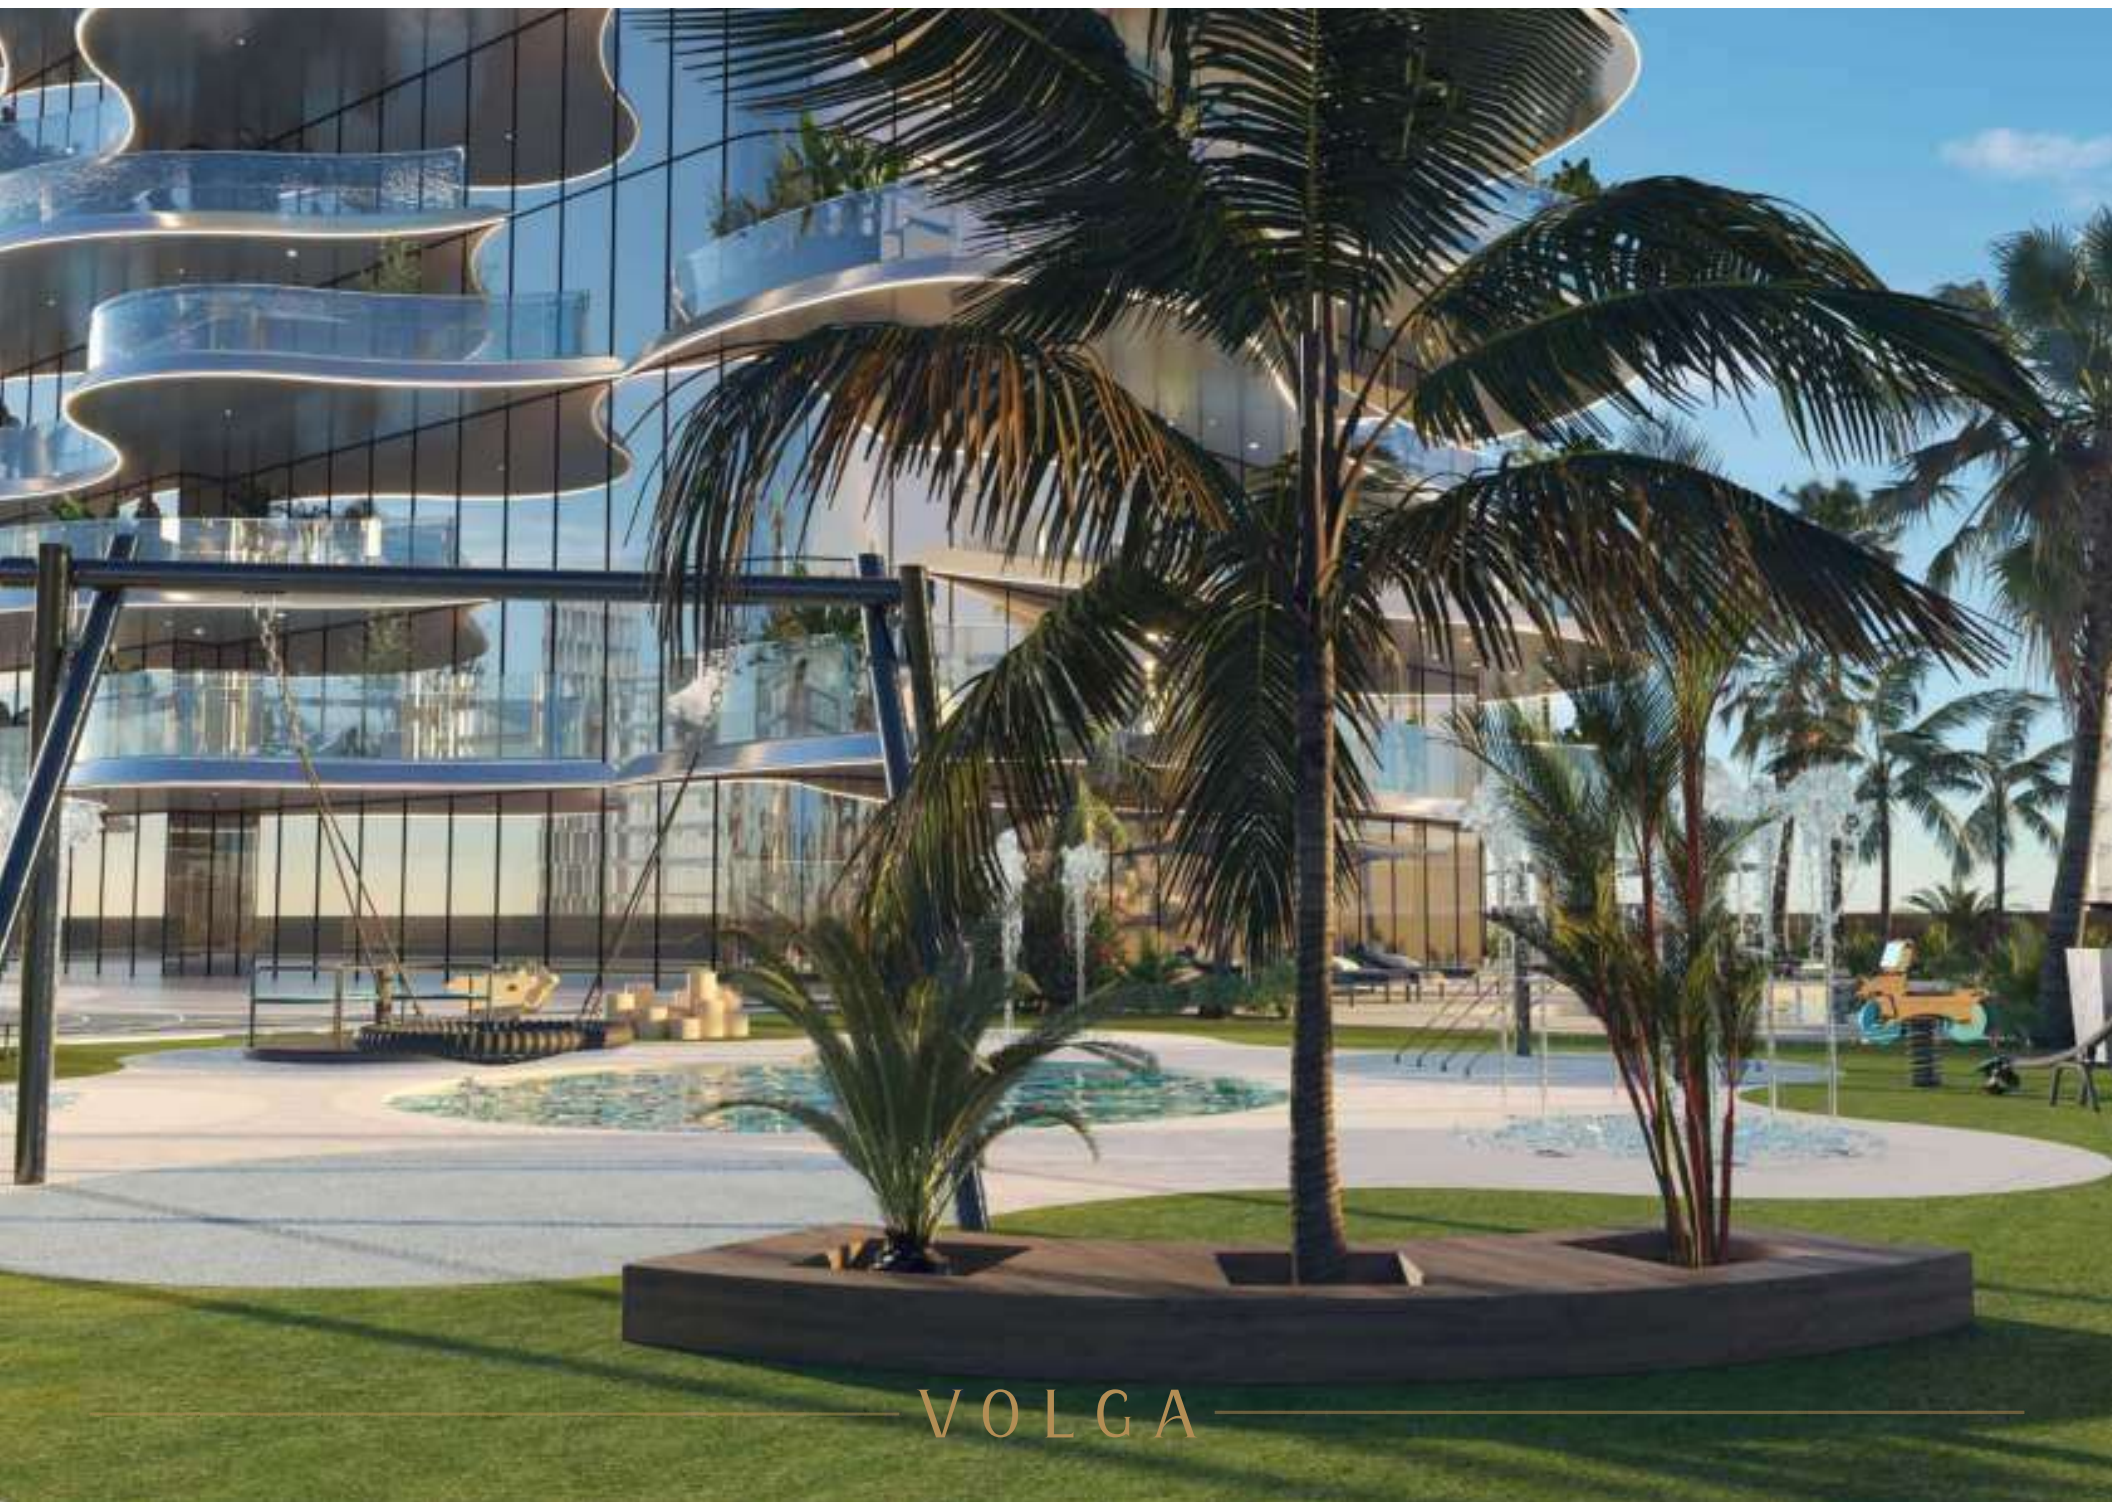

Kids Playing Area

VOLGA