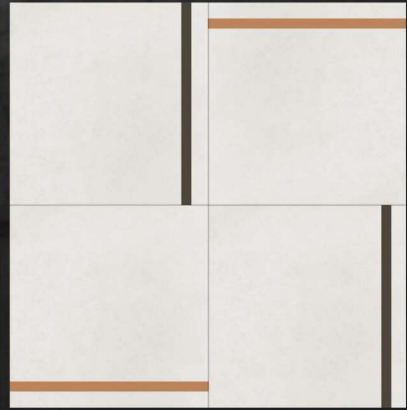

GENERAL PAINT
PAINT FINISH

KITCHEN BACKSPLASH
PORCELAIN TILE

DARK SCHEME