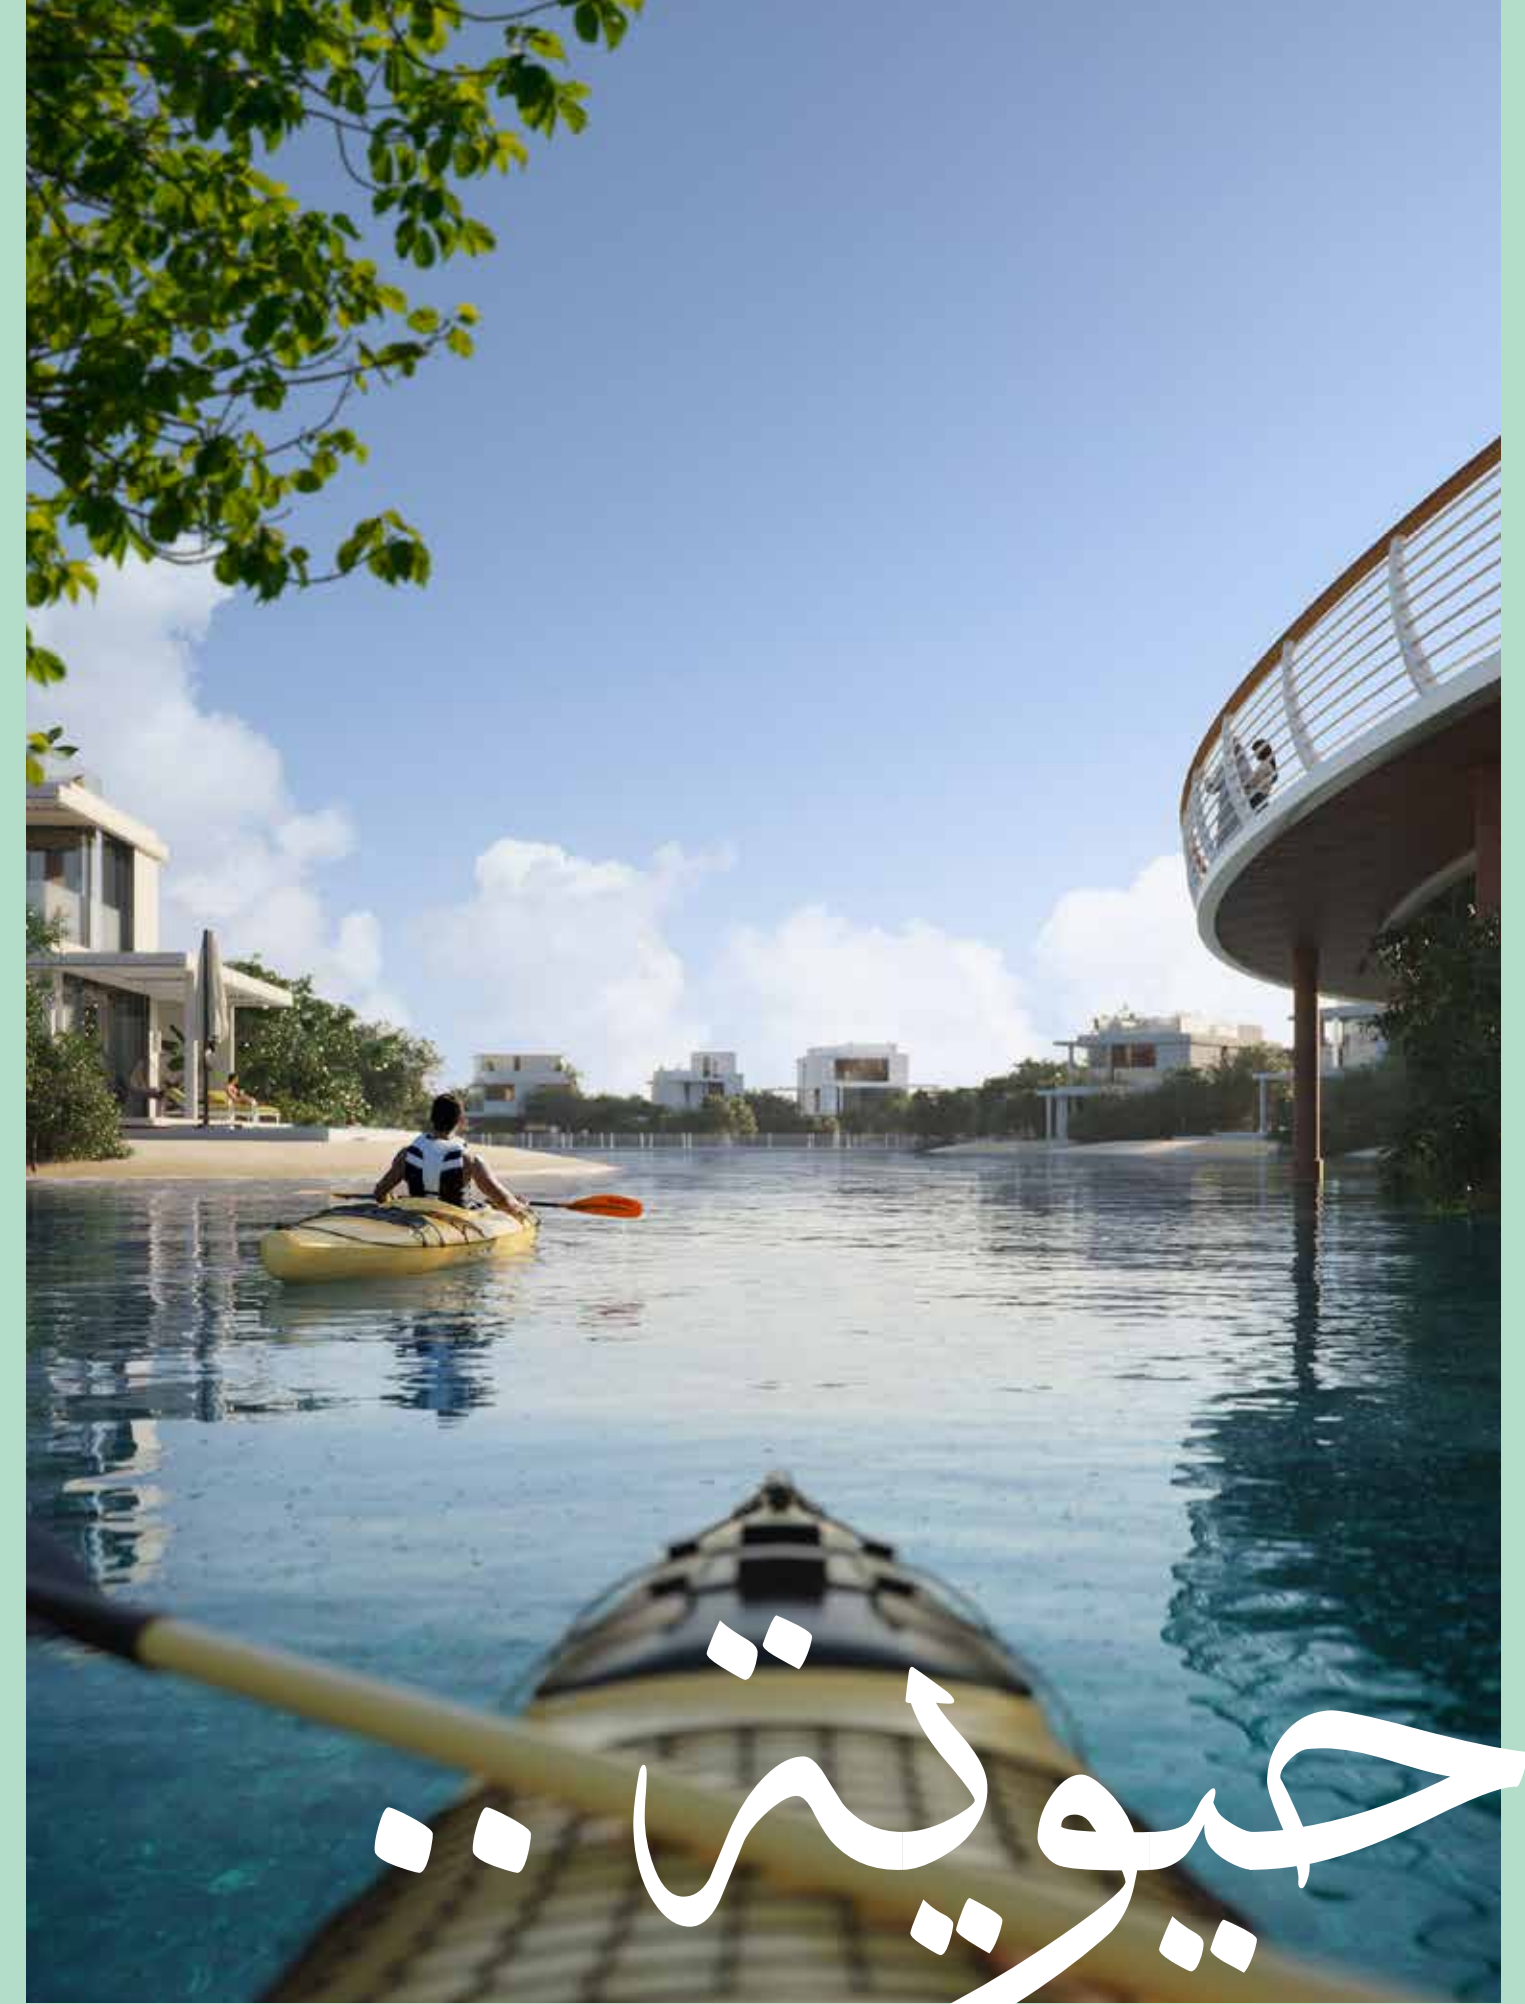

Exotic Lifestyle

The whispering sound of the crystal clear sea will enchant your senses while kayaking between the unrivaled mangroves touching the golden sand.

صوت البحر سوف ينعش حواسك أثناء الاستمتاع برياضة
التجديف بين اشجار المانغروف الفريدة من نوعها .

حيويتى