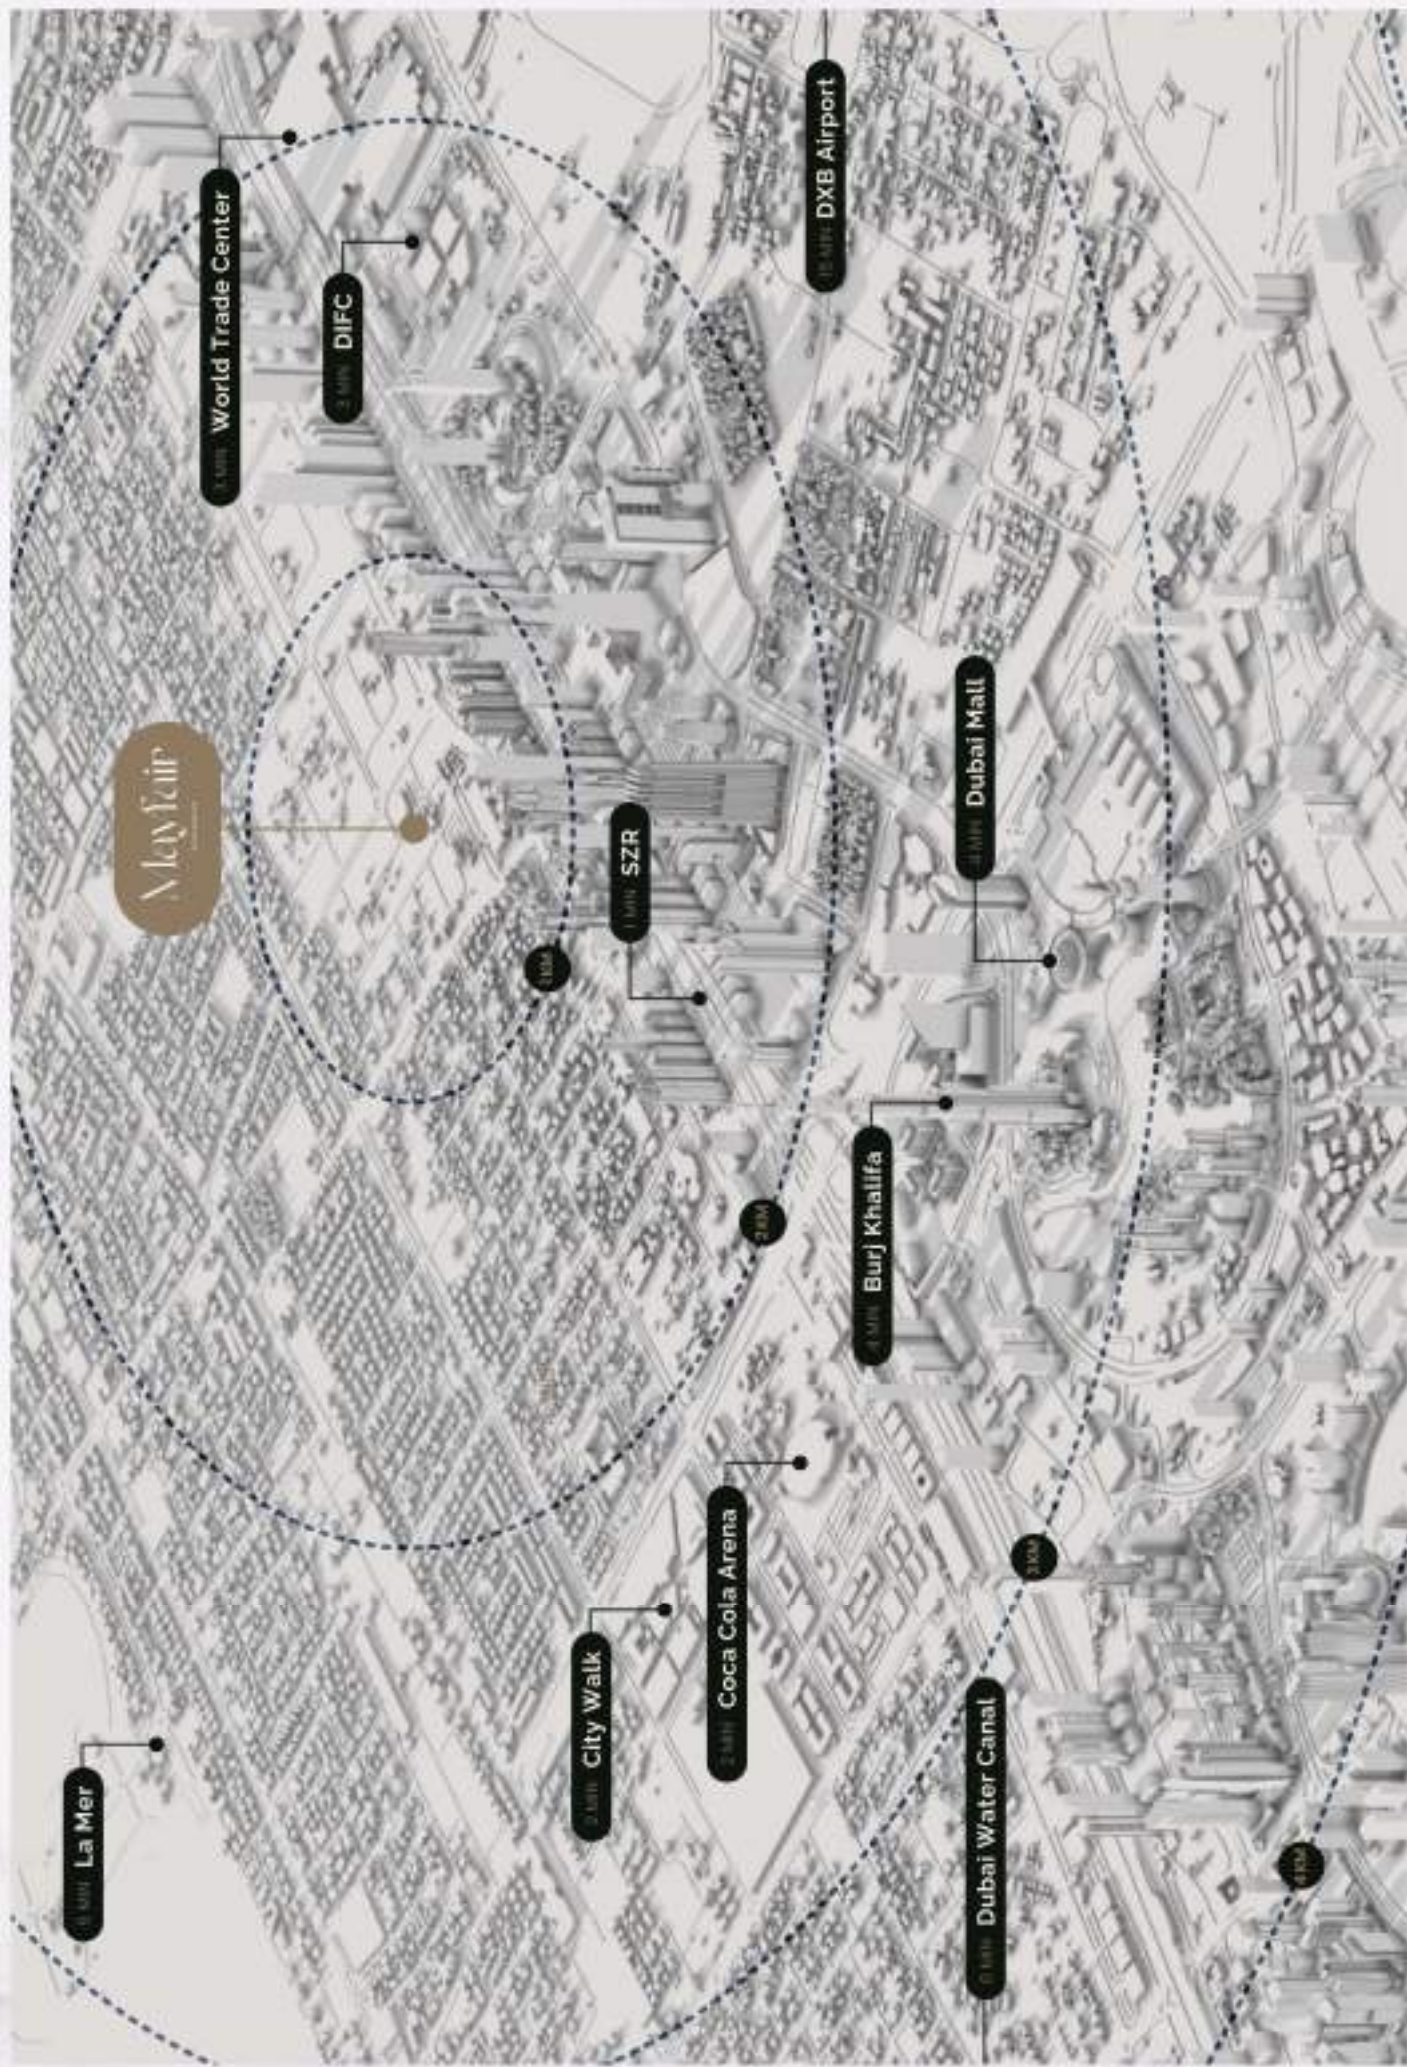

## LUXURY LIVING

Mayfair Gardens by Majid redefines luxury living in Dubai's Jumeirah Garden City. Ideally located in the city's core, this development is just moments away from renowned attractions like the Museum of the Future, Burj Khalifa, Dubai Mall, and Jumeirah Beach, offering residents an unmatched level of convenience.

# THE LOCATION

Mayfair  
RESIDENTS

Ajay Fair

0.000 La Mer

0.000 World Trade Center

0.000 DIFC

0.000 DXB Airport

0.000

0.000 SZR

0.000 Dubai Mall

0.000 Burj Khalifa

0.000 Coca Cola Arena

0.000 City Walk

0.000

0.000 Dubai Water Canal

0.000