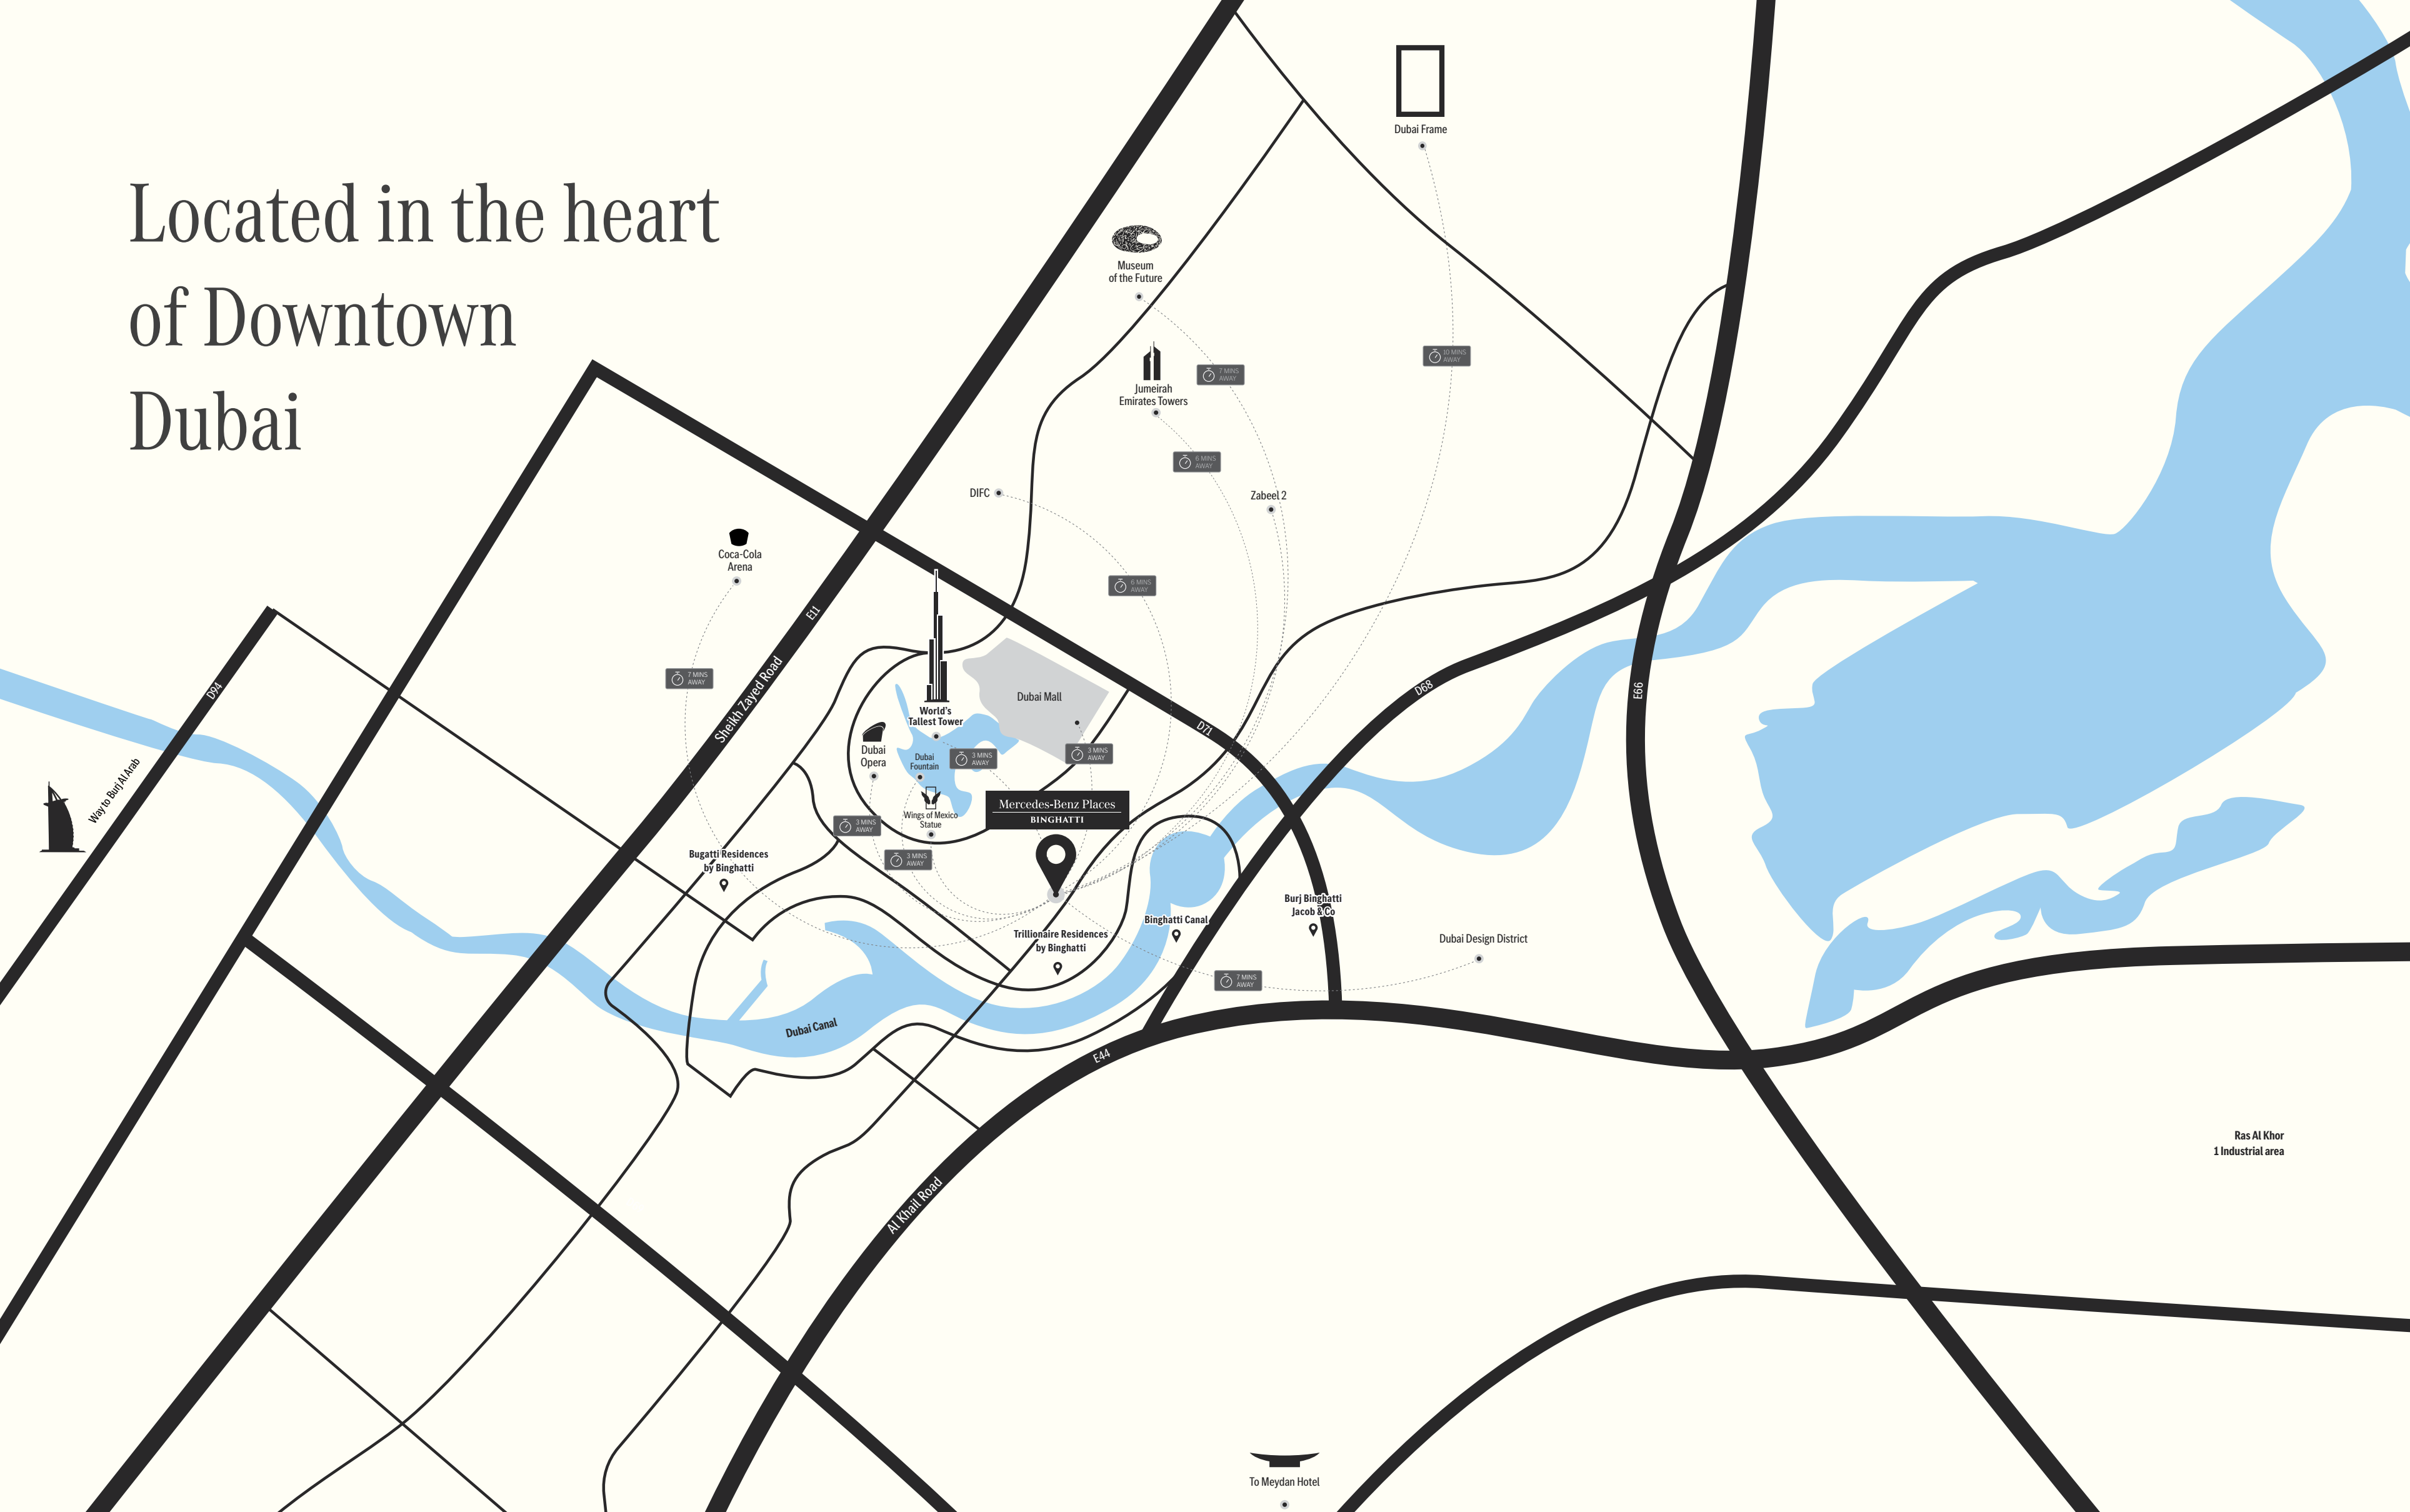

Located in the heart of Downtown Dubai

Way to Burj Al Arab

Ras Al Khor
1 Industrial area

To Meydan Hotel