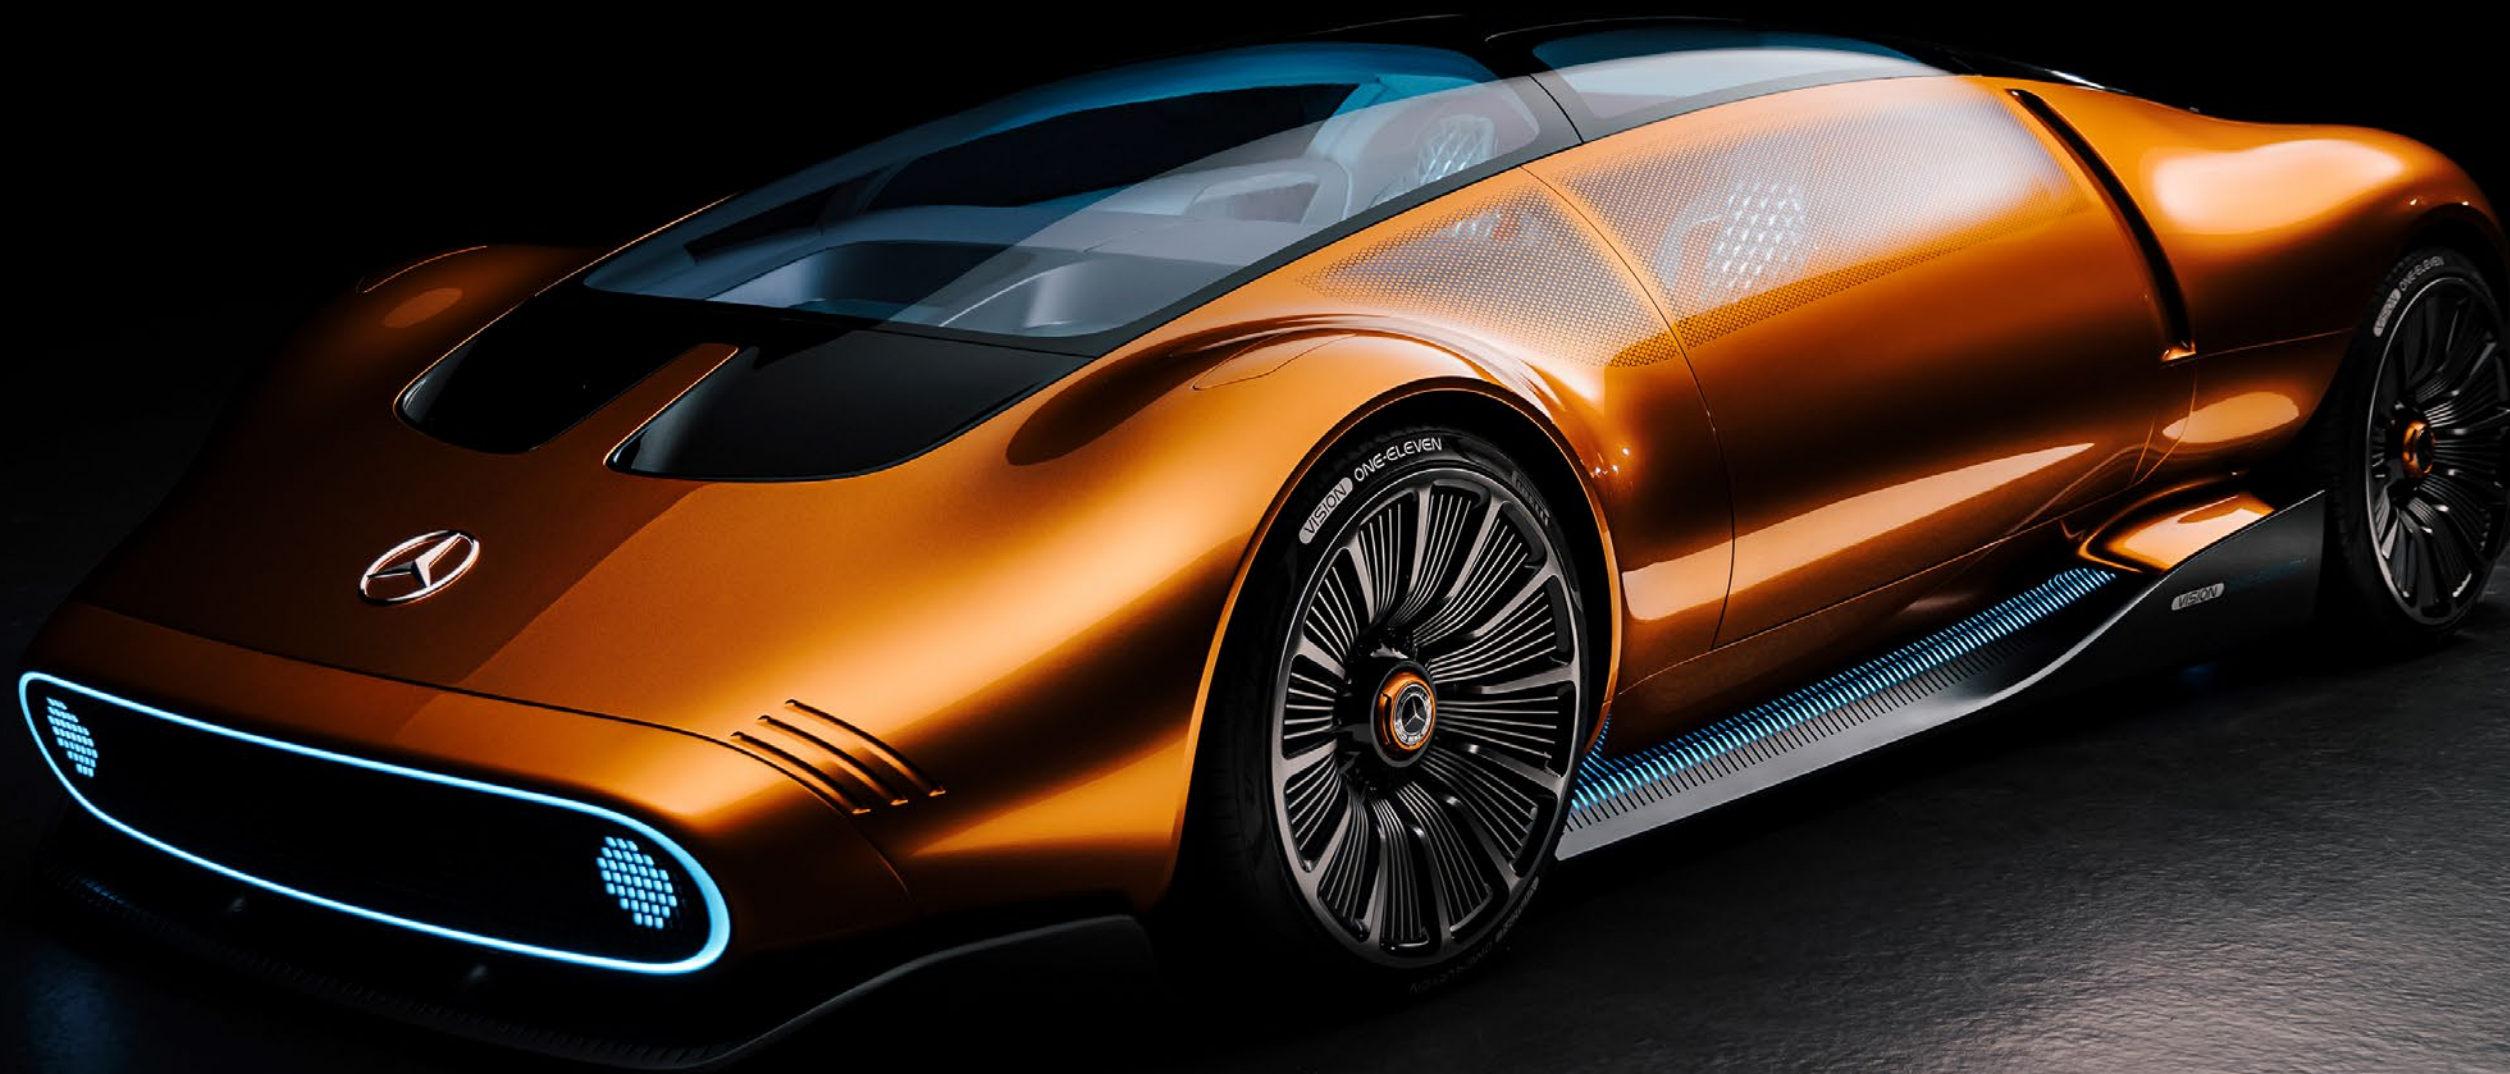

The Mercedes-Benz Vision One-Eleven Penthouse

4 Bedroom Unit

Named after the one and only Mercedes-Benz Vision One-Eleven: iconic, legendary, and indisputably game-changing.

NUMBER OF UNITS

8