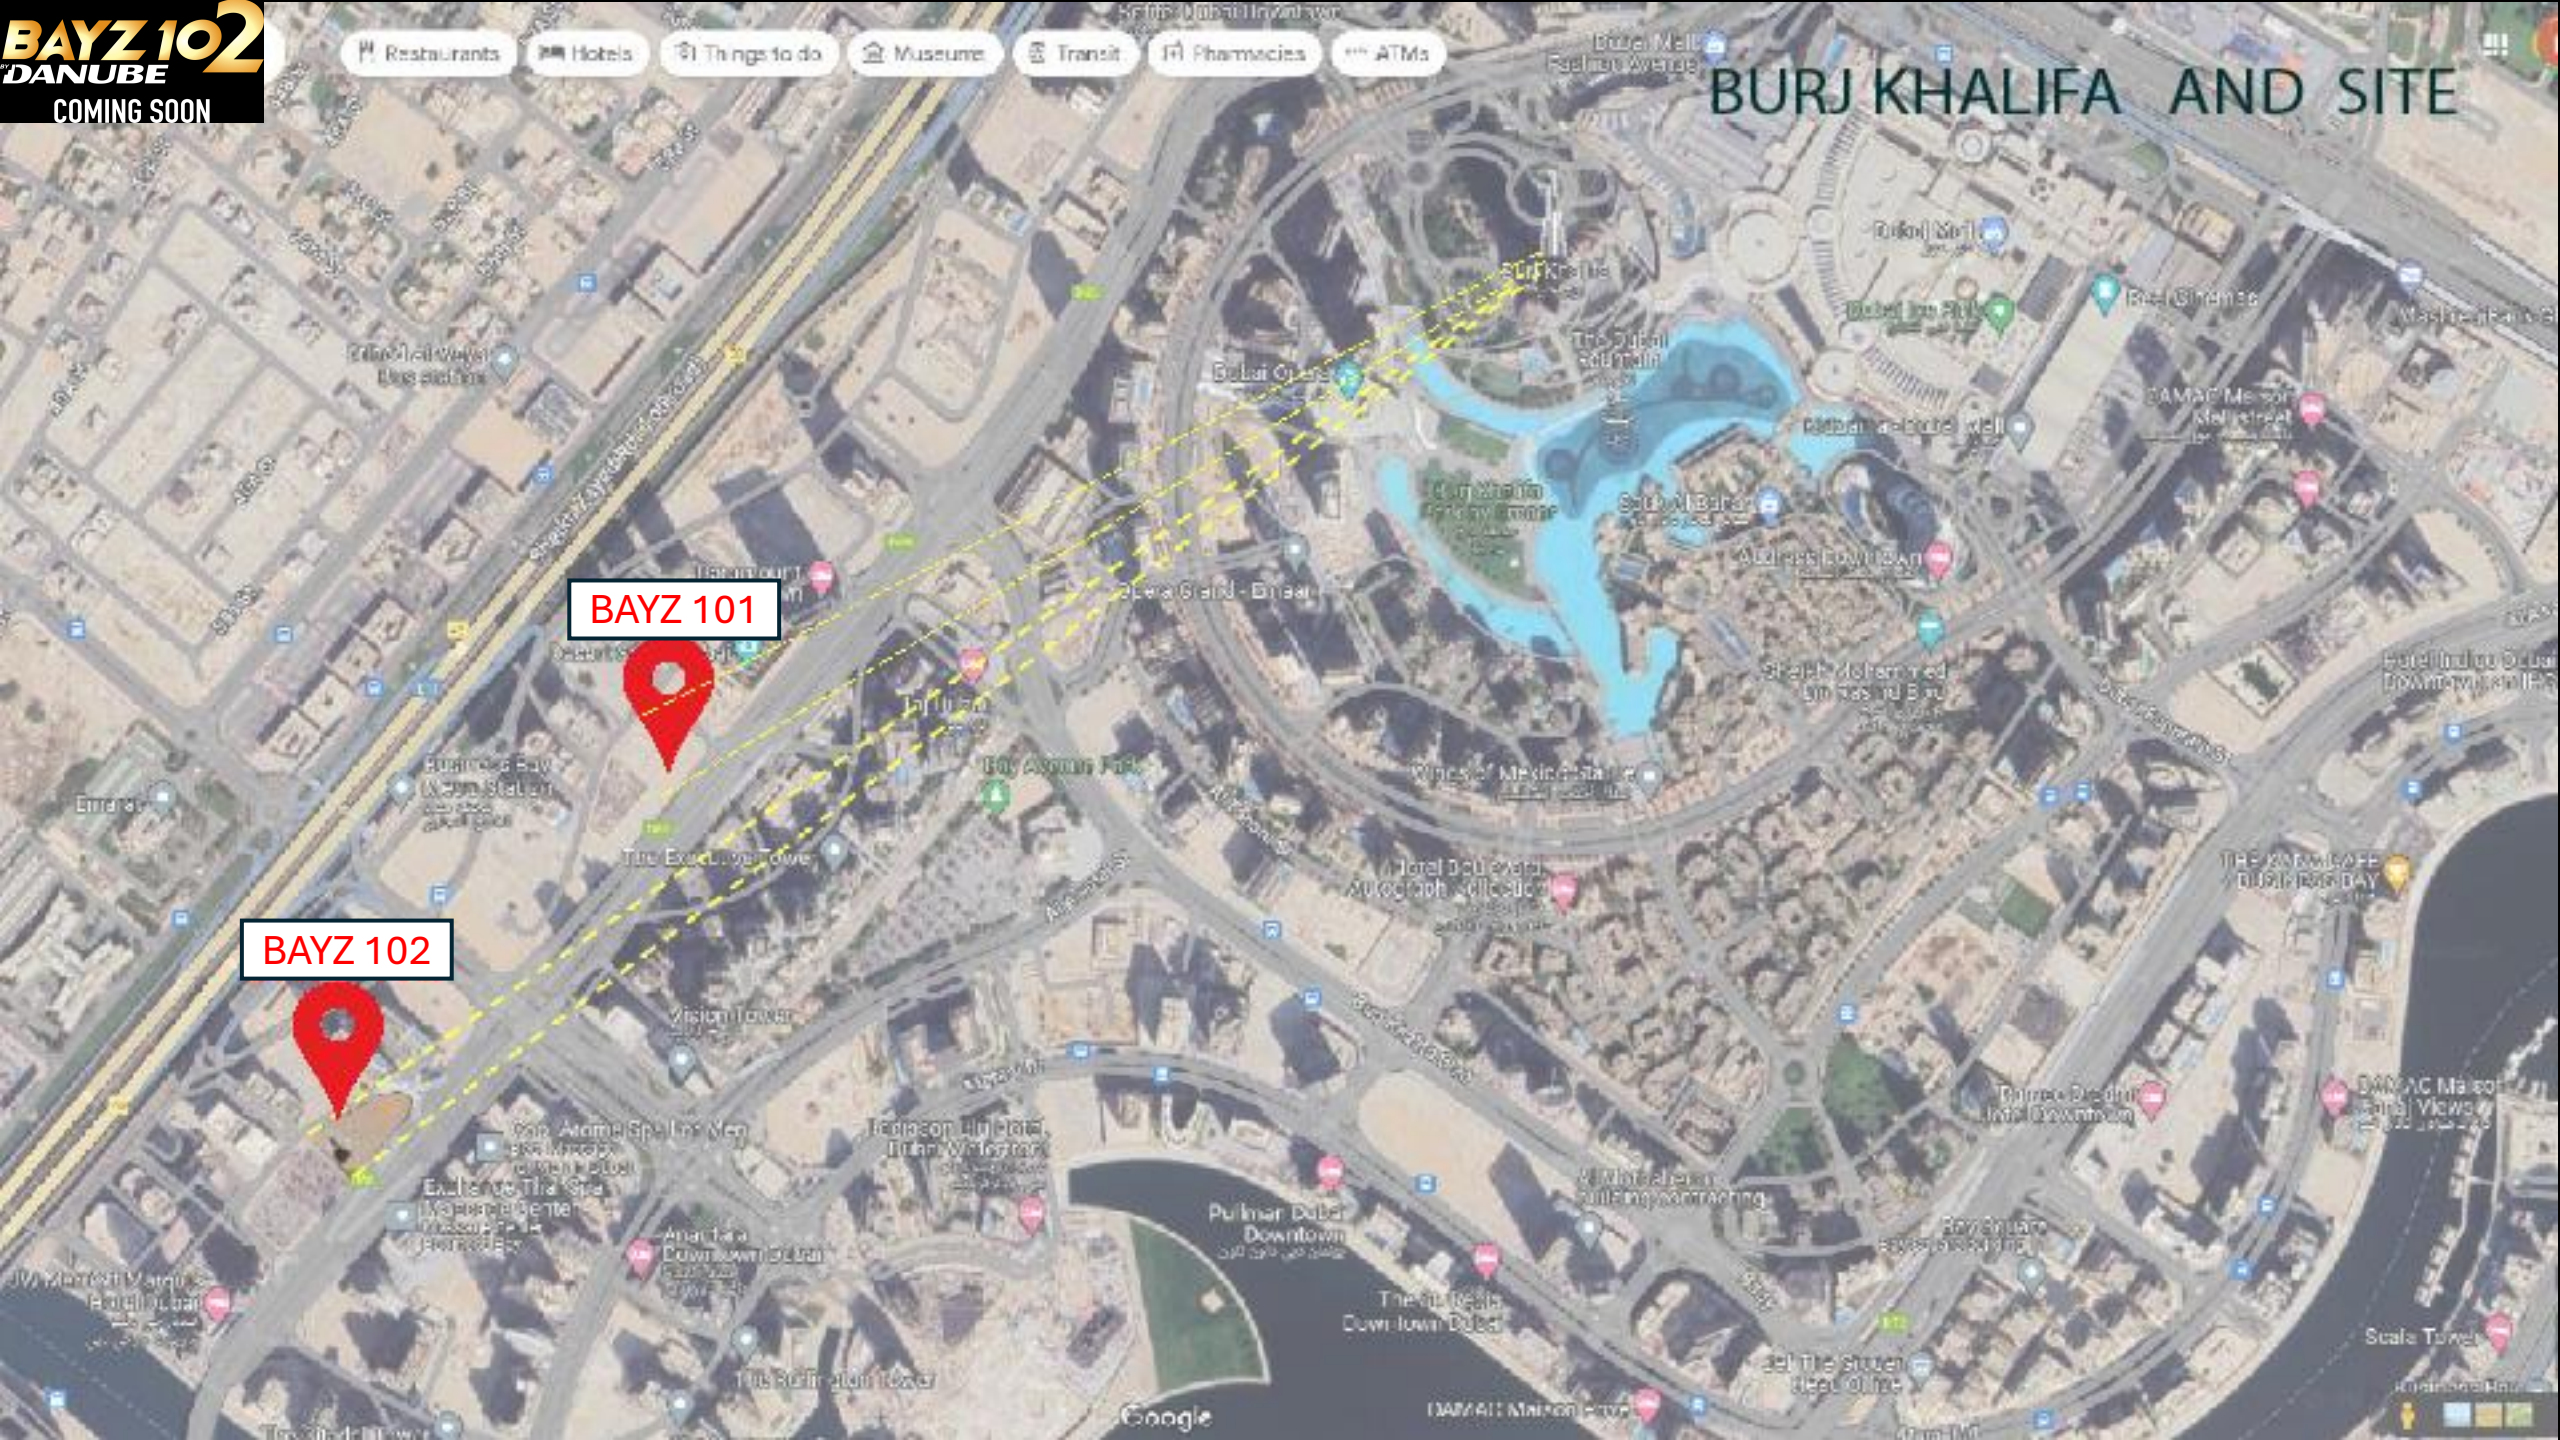

After the unprecedented success of BAYZ 101,
Danube Properties proudly presents
BAYZ 102, setting new standards in modern luxury

BURJ KHALIFA AND SITE

BAYZ 101

BAYZ 102

DISTANCES

	Business Bay Canal	1 min
	Business Bay Metro	1 min
	Burj Khalifa	2 min
	Dubai Mall	3 min
	City Walk	5 min
	Museum of the Future	5 min
	Jumeirah Beach	7 min
	D - Marin Business Bay	8 min
	Dubai Frame	8 min
	Creek	15 min
	Mall of the Emirates	15 min
	Dubai International Airport	15 min
	Burj Al Arab	18 min
	Dubai Marina	20 min
	Palm Jumeirah	20 min