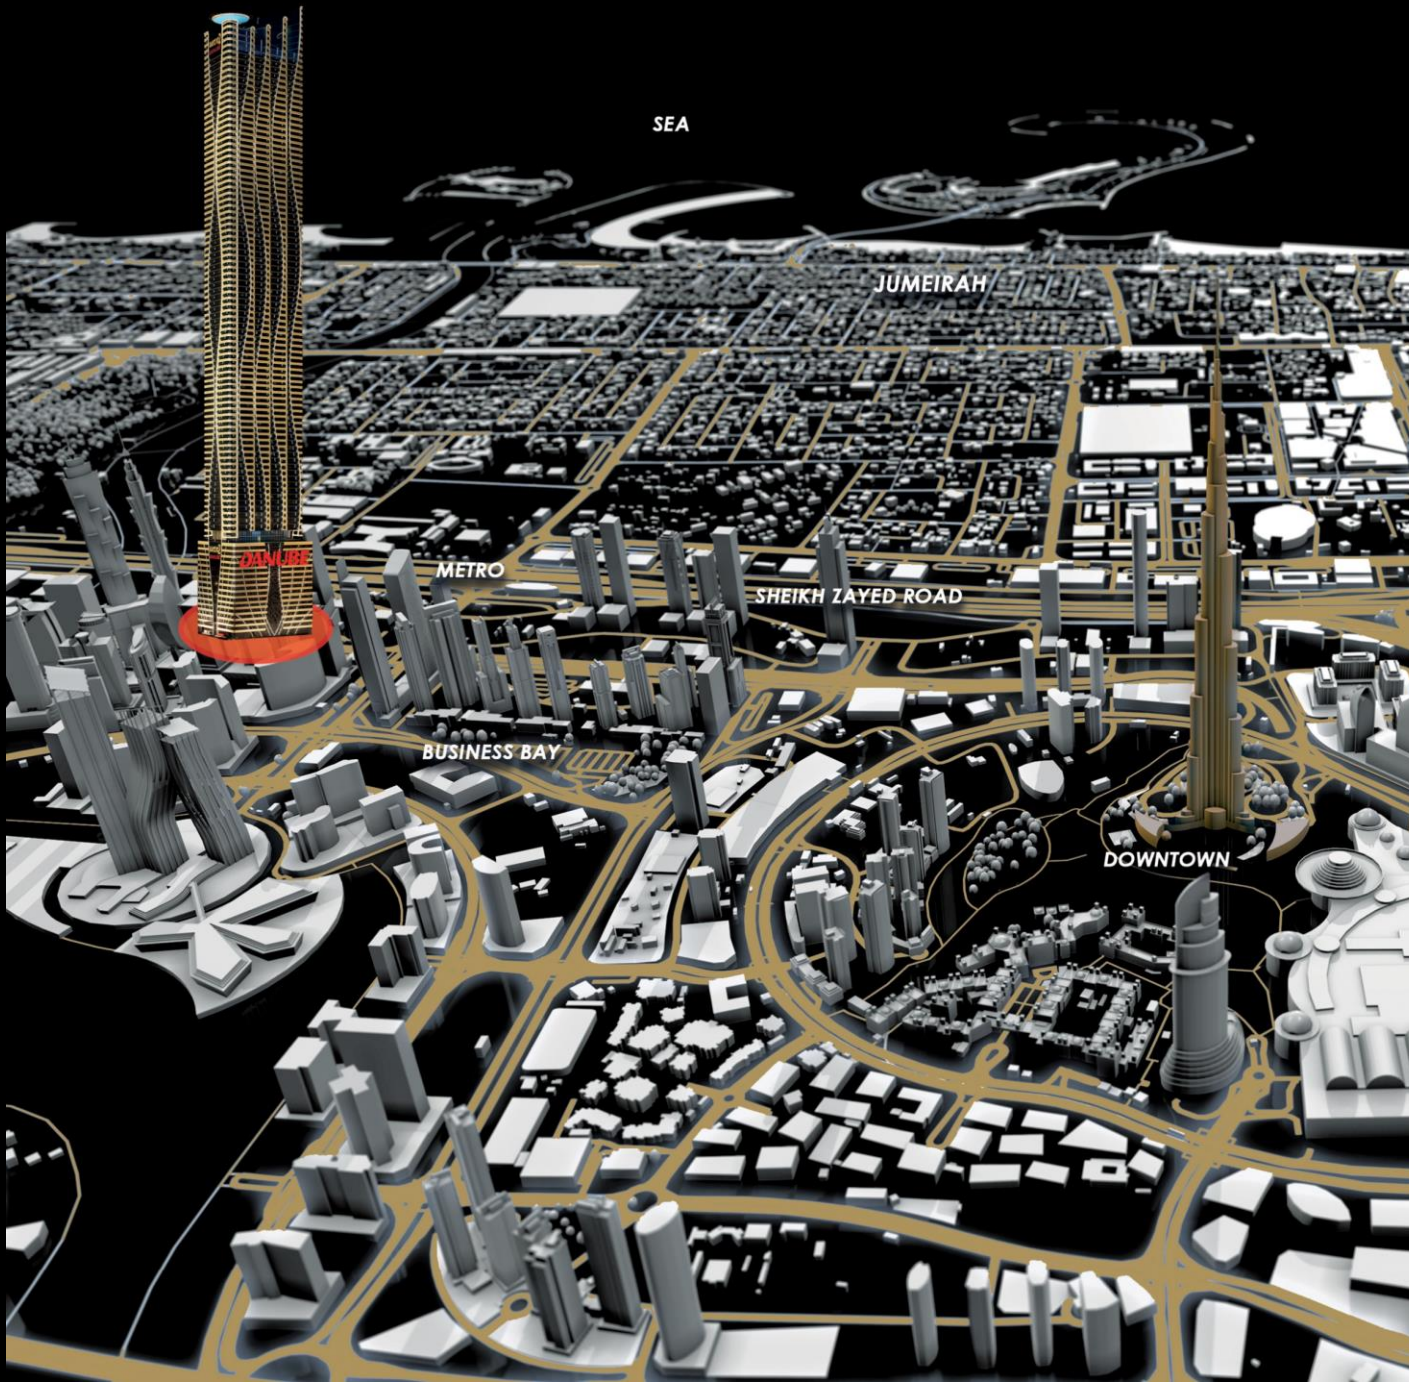

After the unprecedented success of BAYZ 101,
Danube Properties proudly presents
BAYZ 102, setting new standards in modern luxury

BURJ KHALIFA AND SITE

BAYZ 101

BAYZ 102

DISTANCES

	Business Bay Canal	1 min
	Business Bay Metro	1 min
	Burj Khalifa	2 min
	Dubai Mall	3 min
	City Walk	5 min
	Museum of the Future	5 min
	Jumeirah Beach	7 min
	D - Marin Business Bay	8 min
	Dubai Frame	8 min
	Creek	15 min
	Mall of the Emirates	15 min
	Dubai International Airport	15 min
	Burj Al Arab	18 min
	Dubai Marina	20 min
	Palm Jumeirah	20 min