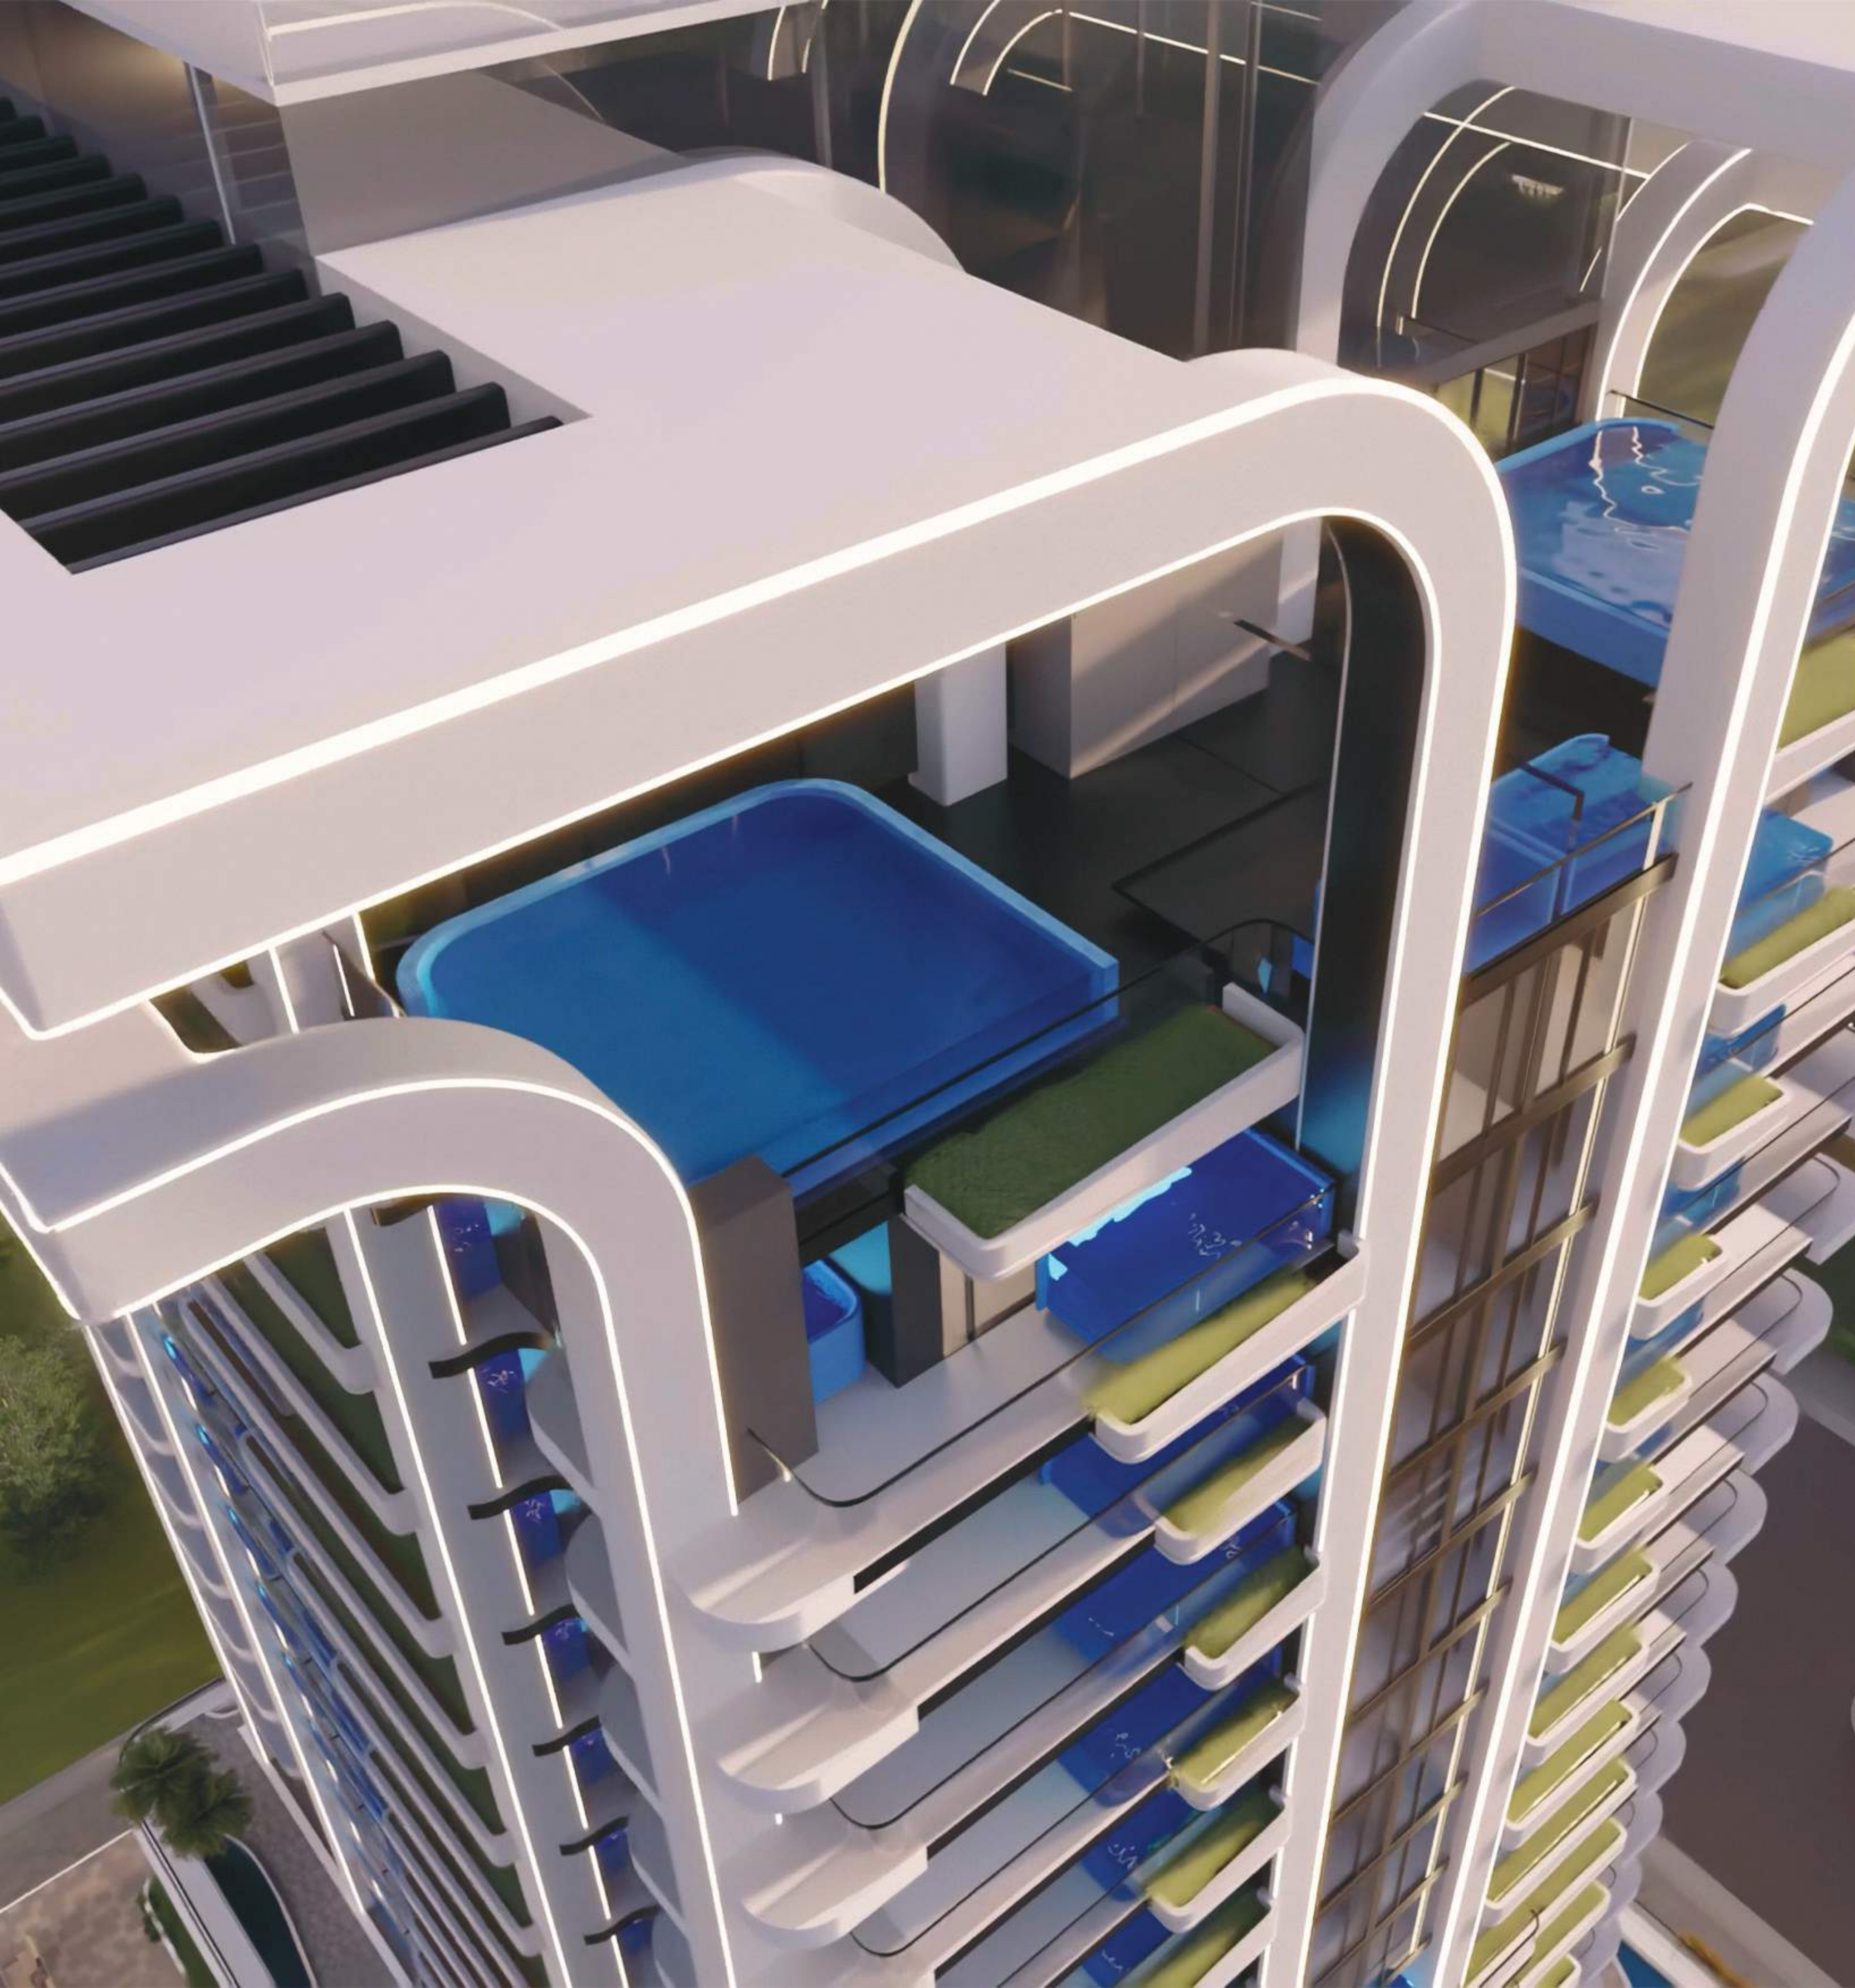

YOU ARE A GUIDE TO THE
WORLD OF LUXURY

SAMANA
Manhattan

Elegantly Opulent

SAMANA
DEVELOPERS

A Symphony of Elegance & Modernity

SAMANA Manhattan – an exceptional residential development that sets a new standard for contemporary living. This innovative project by SAMANA Developers, located in Jumeirah Village Circle (JVC), is designed to provide residents with an unparalleled lifestyle; blended with luxurious amenities, stunning designs, and a prime location.

SAMANA
Manhattan

A World of Opulence

SAMANA Manhattan is an architectural masterpiece, showcasing sleek lines, contemporary elements, and a harmonious blend of glass and metal. The building's modern design stands as a testament to sophistication and elegance, setting it apart as an iconic landmark in Jumeirah Village Circle.

Redefined Comfort

Nestled in the heart of Jumeirah Village Circle, SAMANA Manhattan offers residents a strategic location that effortlessly blends tranquillity with convenience. Situated within easy reach of major highways and key destinations, this prime address ensures effortless connectivity to Dubai's thriving business hubs, world-class entertainment venues, and a host of retail and dining options.

An aerial architectural rendering of a modern high-rise residential building. The building features a white facade with prominent blue-tinted balconies and a distinctive arched structural design. At the base, there is a large, multi-level swimming pool complex with lounge chairs and palm trees. The surrounding area includes landscaped green spaces, parking lots with cars, and other modern buildings in the background.