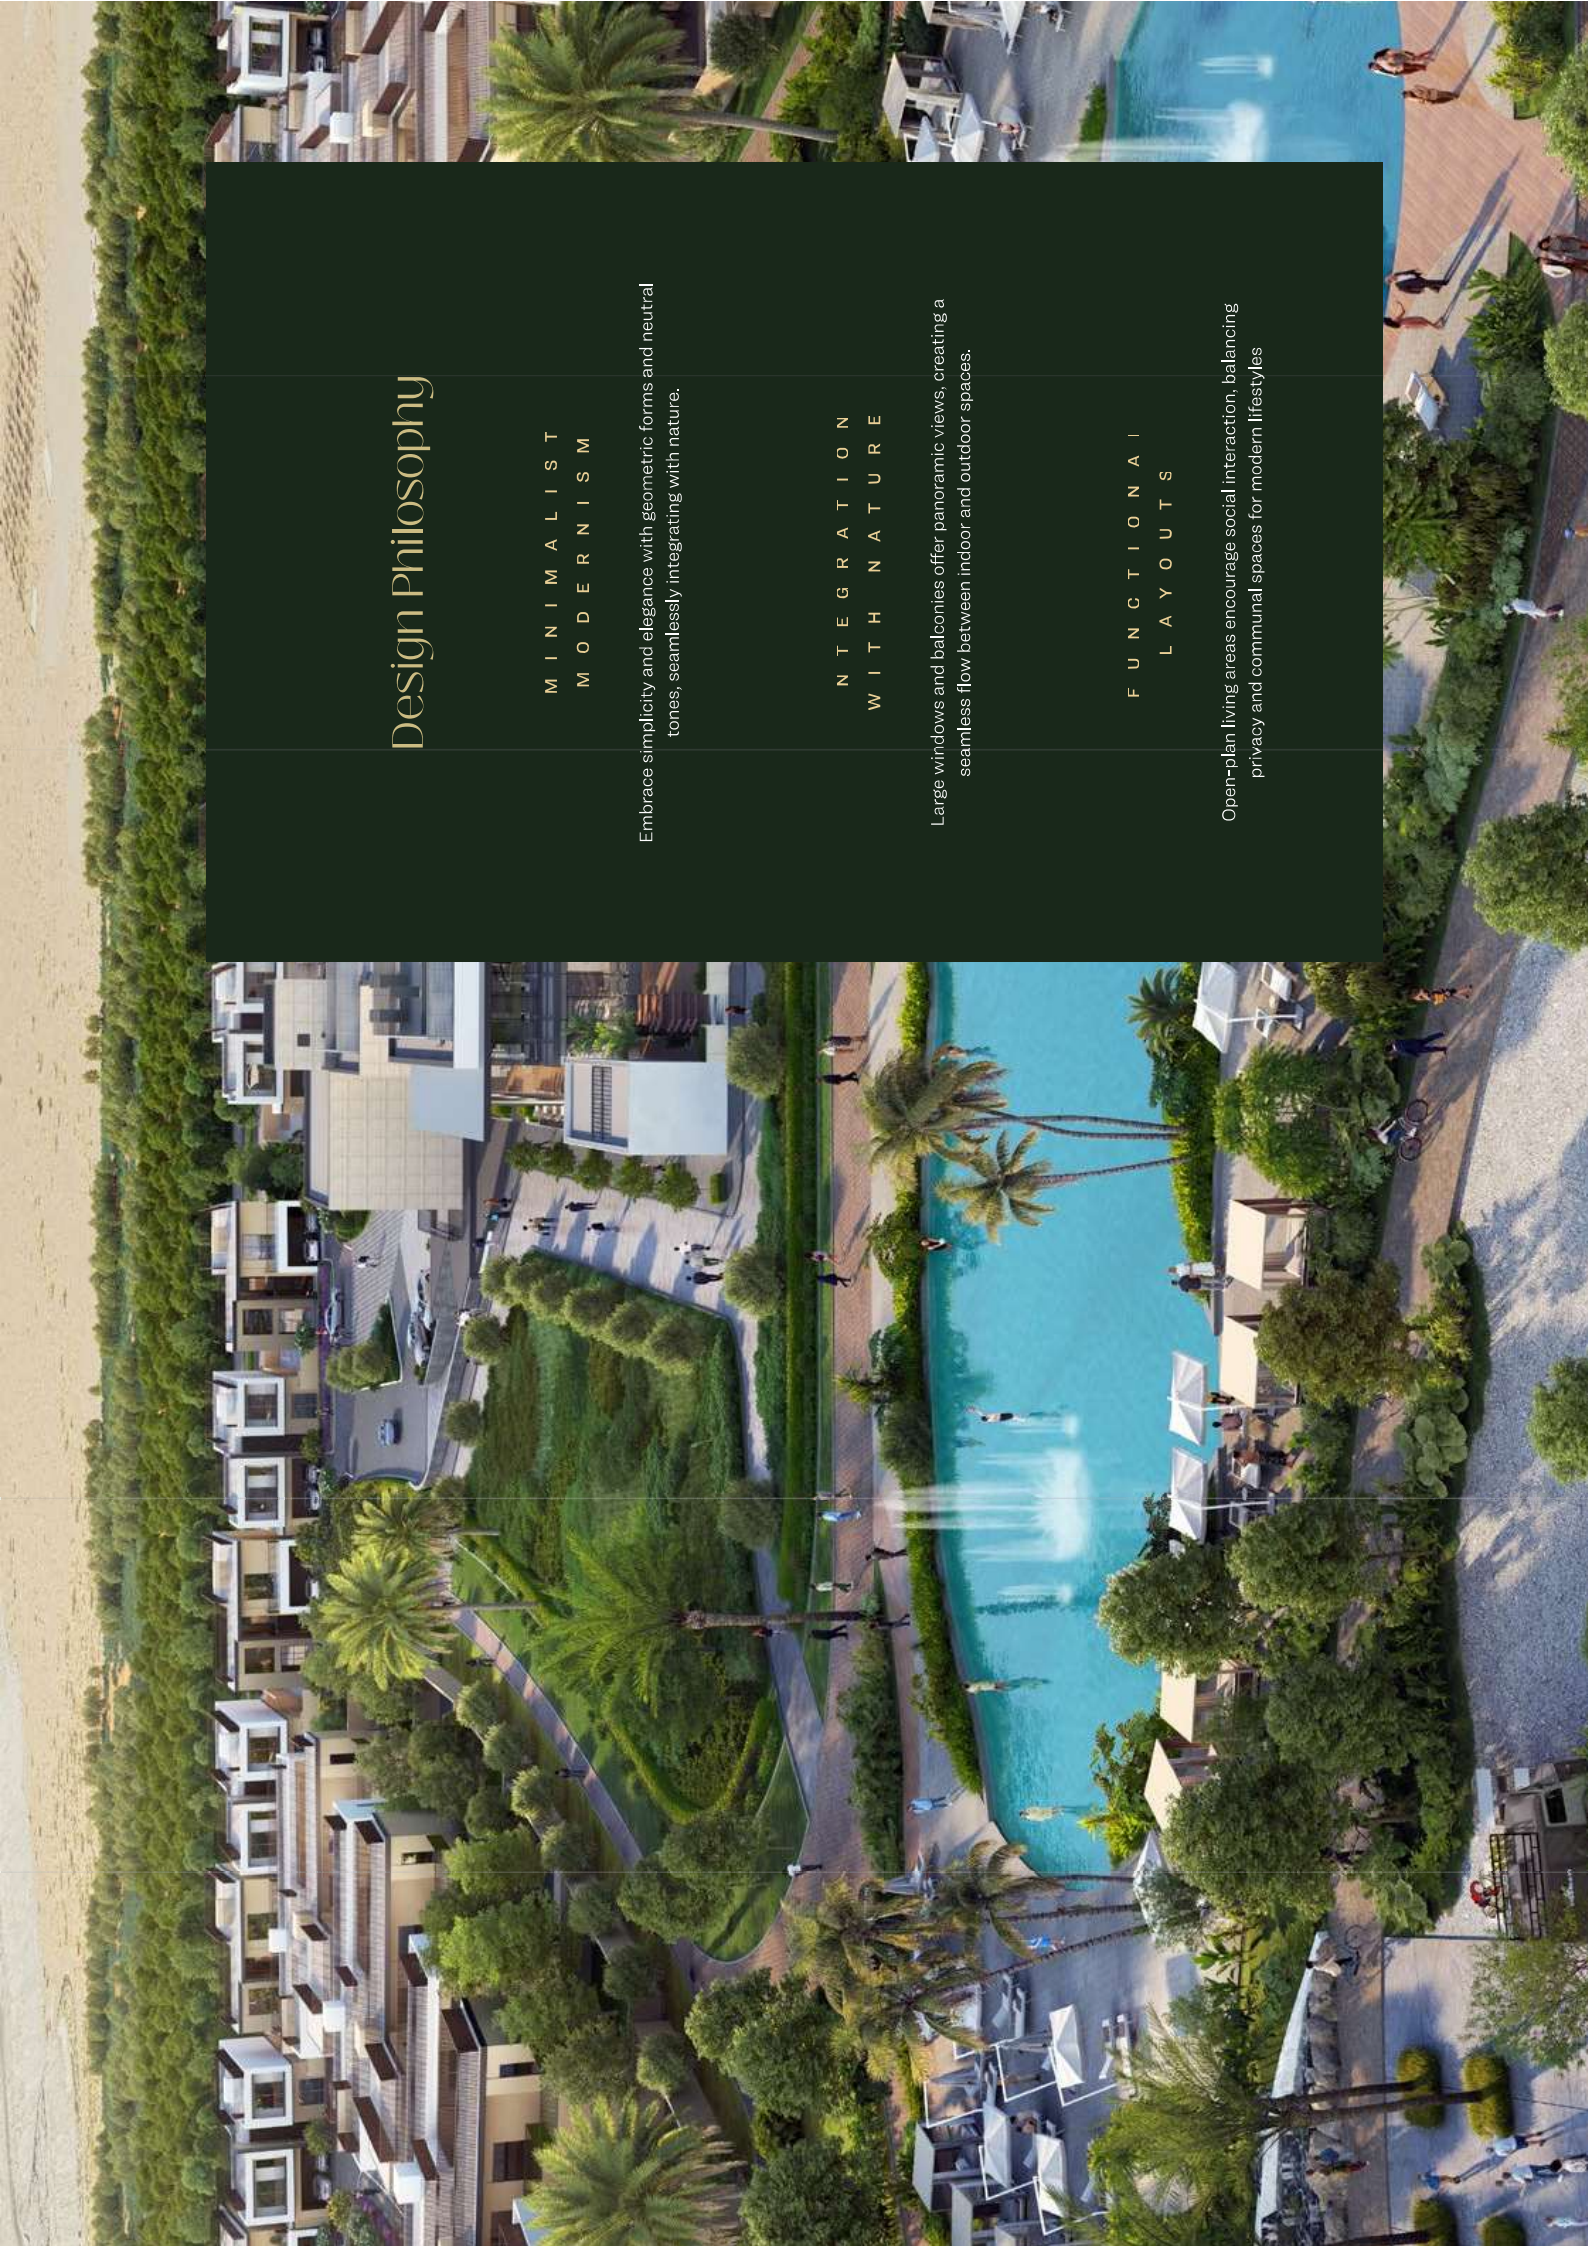

Design Philosophy

MINIMALIST MODERNISM

Embrace simplicity and elegance with geometric forms and neutral tones, seamlessly integrating with nature.

INTEGRATION WITH NATURE

Large windows and balconies offer panoramic views, creating a seamless flow between indoor and outdoor spaces.

FUNCTIONAL LAYOUTS

Open-plan living areas encourage social interaction, balancing privacy and communal spaces for modern lifestyles