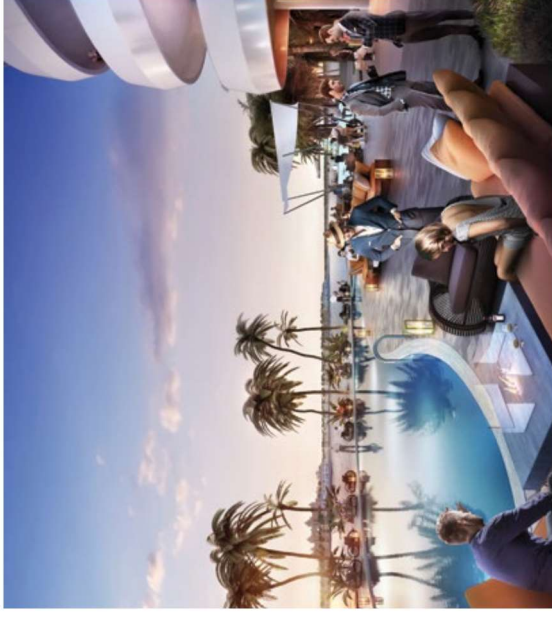

LIVE IN NATURAL SYNCHRONICITY

Mina by Azizi celebrates the simple relationship between nature and people. It's a unique place to be at one with yourself, with your family and with your surroundings.