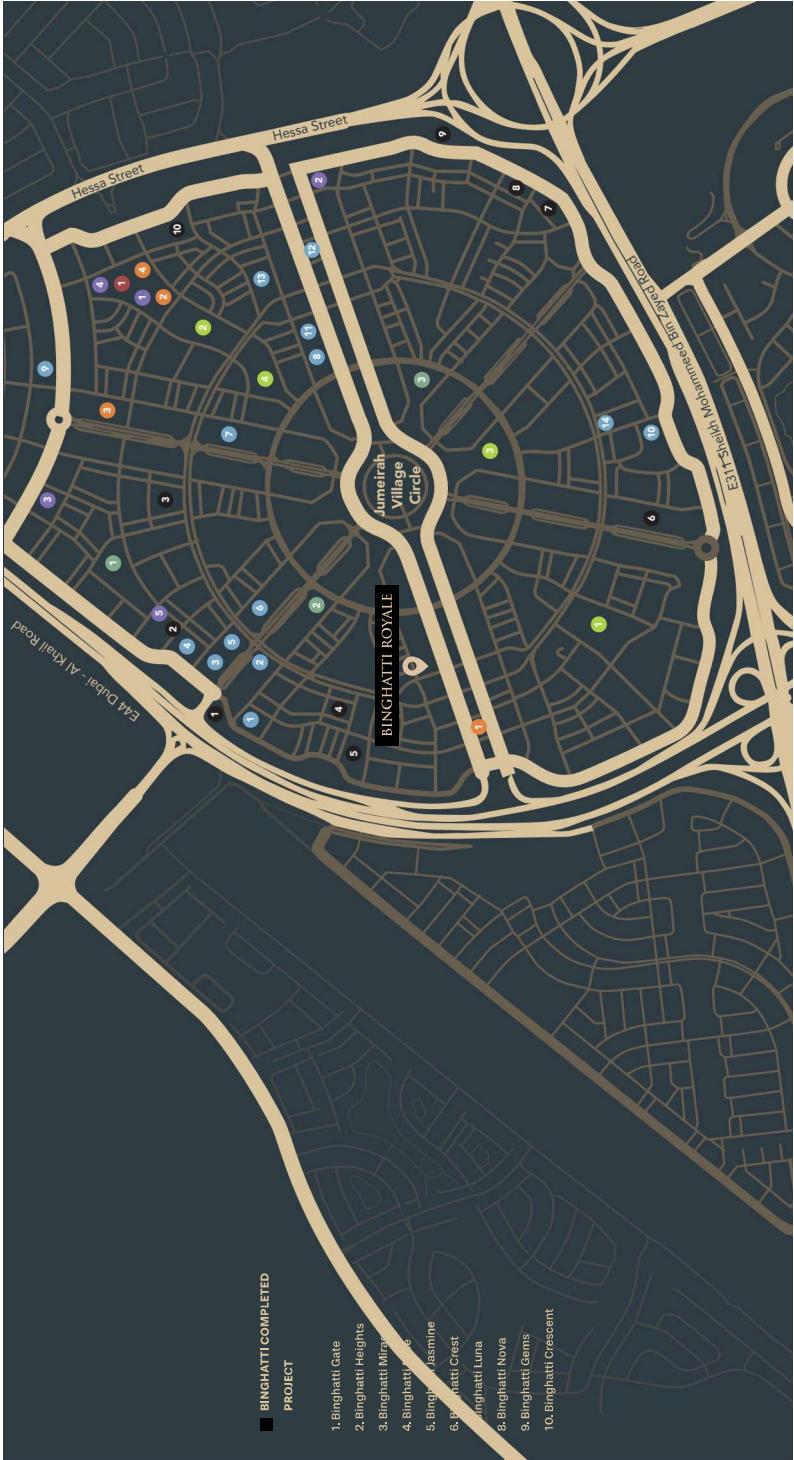

Jumeirah Village Circle

MALL

1. Circle Mall

SUPERMARKET

1. Spineys
2. Grandiose
3. Choolthrams
4. Nesto Hypermarket
5. Viva Supermarket

SCHOOL

1. JSS International School
2. Kids World Nursery
3. Ladybird Nursery

HOSPITAL/CLINIC

1. Aster Medical Clinic
2. Life Medical Center
3. Magnum Family Medical Center
4. Dr. Joy Dental Clinic

PARK

BINGHATTI PROJECTS

1. Binghatti Onyx
2. Binghatti Emerald
3. Binghatti House
4. Binghatti Corner
5. Binghatti Lavender
6. Binghatti Orchid
7. Binghatti Amber
8. Binghatti Gardenia
9. Binghatti Azure
10. Binghatti Venus
11. Binghatti Tulip
12. Binghatti Phoenix
13. Binghatti Galaxy
14. Binghatti Phantom

BINGHATTI COMPLETED PROJECT

1. Binghatti Gate
2. Binghatti Heights
3. Binghatti Mirage
4. Binghatti Rose
5. Binghatti Jasmine
6. Binghatti Crest
7. Binghatti Luna
8. Binghatti Nova
9. Binghatti Gems
10. Binghatti Crescent