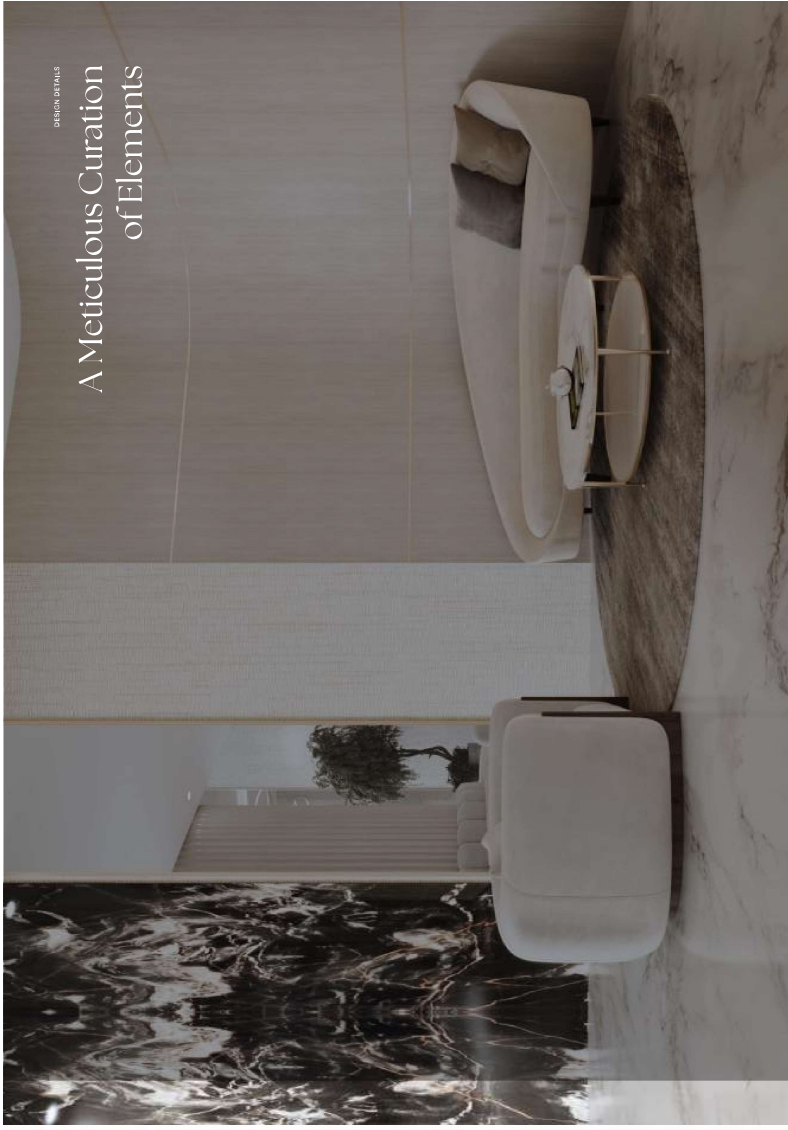

Falence Museum
Mainstone Cloud
Mat

Travertino Pearl
Porcelain

Walnut Wood

Brushed Brass

DESIGN DETAILS

Designed to
Radiate Vitality

DESIGN DETAILS

And Evoke a Sense of
Tranquility