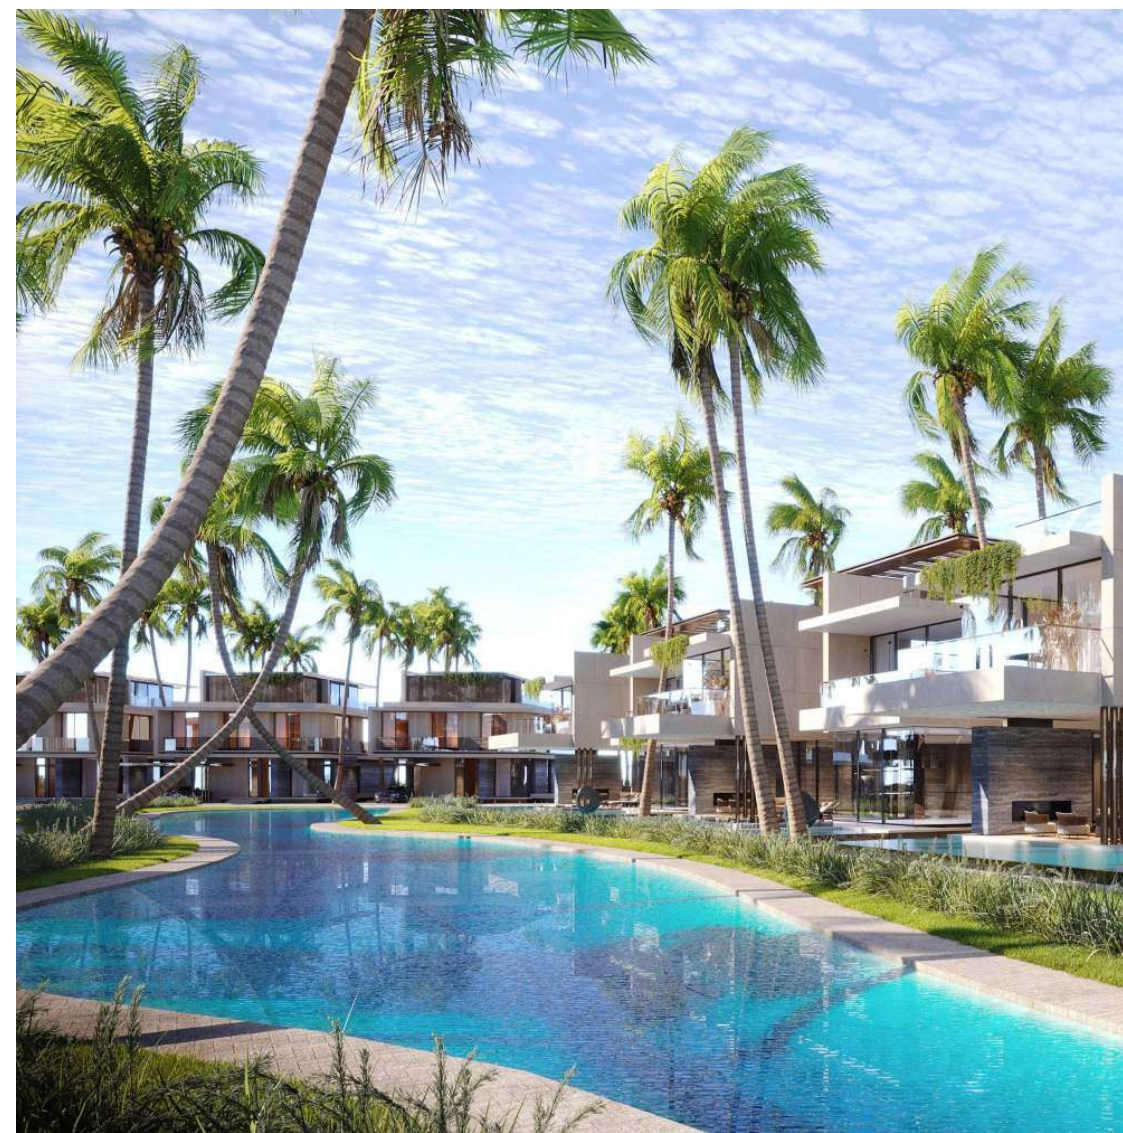

The community features a custom-designed gymnasium by Technogym and a club house, offering F&B services and a relaxed ambience.

LAGOON

Every single Mira Villas designed by Bentley Home unit enjoys a waterfront location and lagoon views.

The ruler of Dubai, H.H. Sheikh Mohammed bin Rashid Al Maktoum, envisioned the whole Meydan area as the new benchmark for *green communities* in the region.

Individuals who prefer solitude and personal space, even during outdoor relaxation, can unwind in the spacious sunbathing terrace areas.