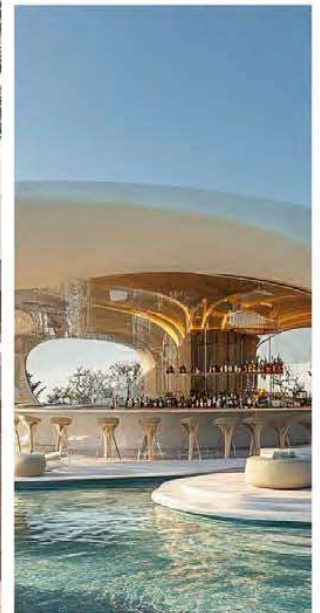

# SHORELINE

BY **DAMAC**

Seaside

Lounge

Aquatic

Waterside

AL MARJAN ISLAND