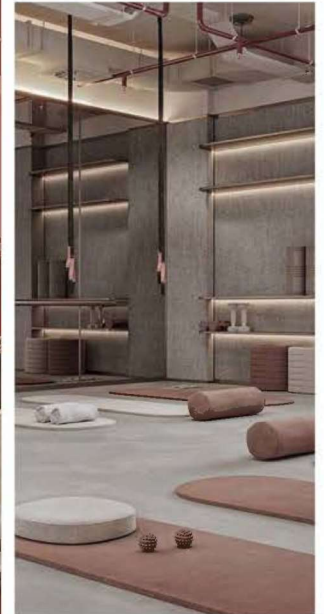

ROOF LEVEL AMENITIES

SHORELINE

BY DAMAC

YOGA

Natural Luxury

AL MARJAN ISLAND