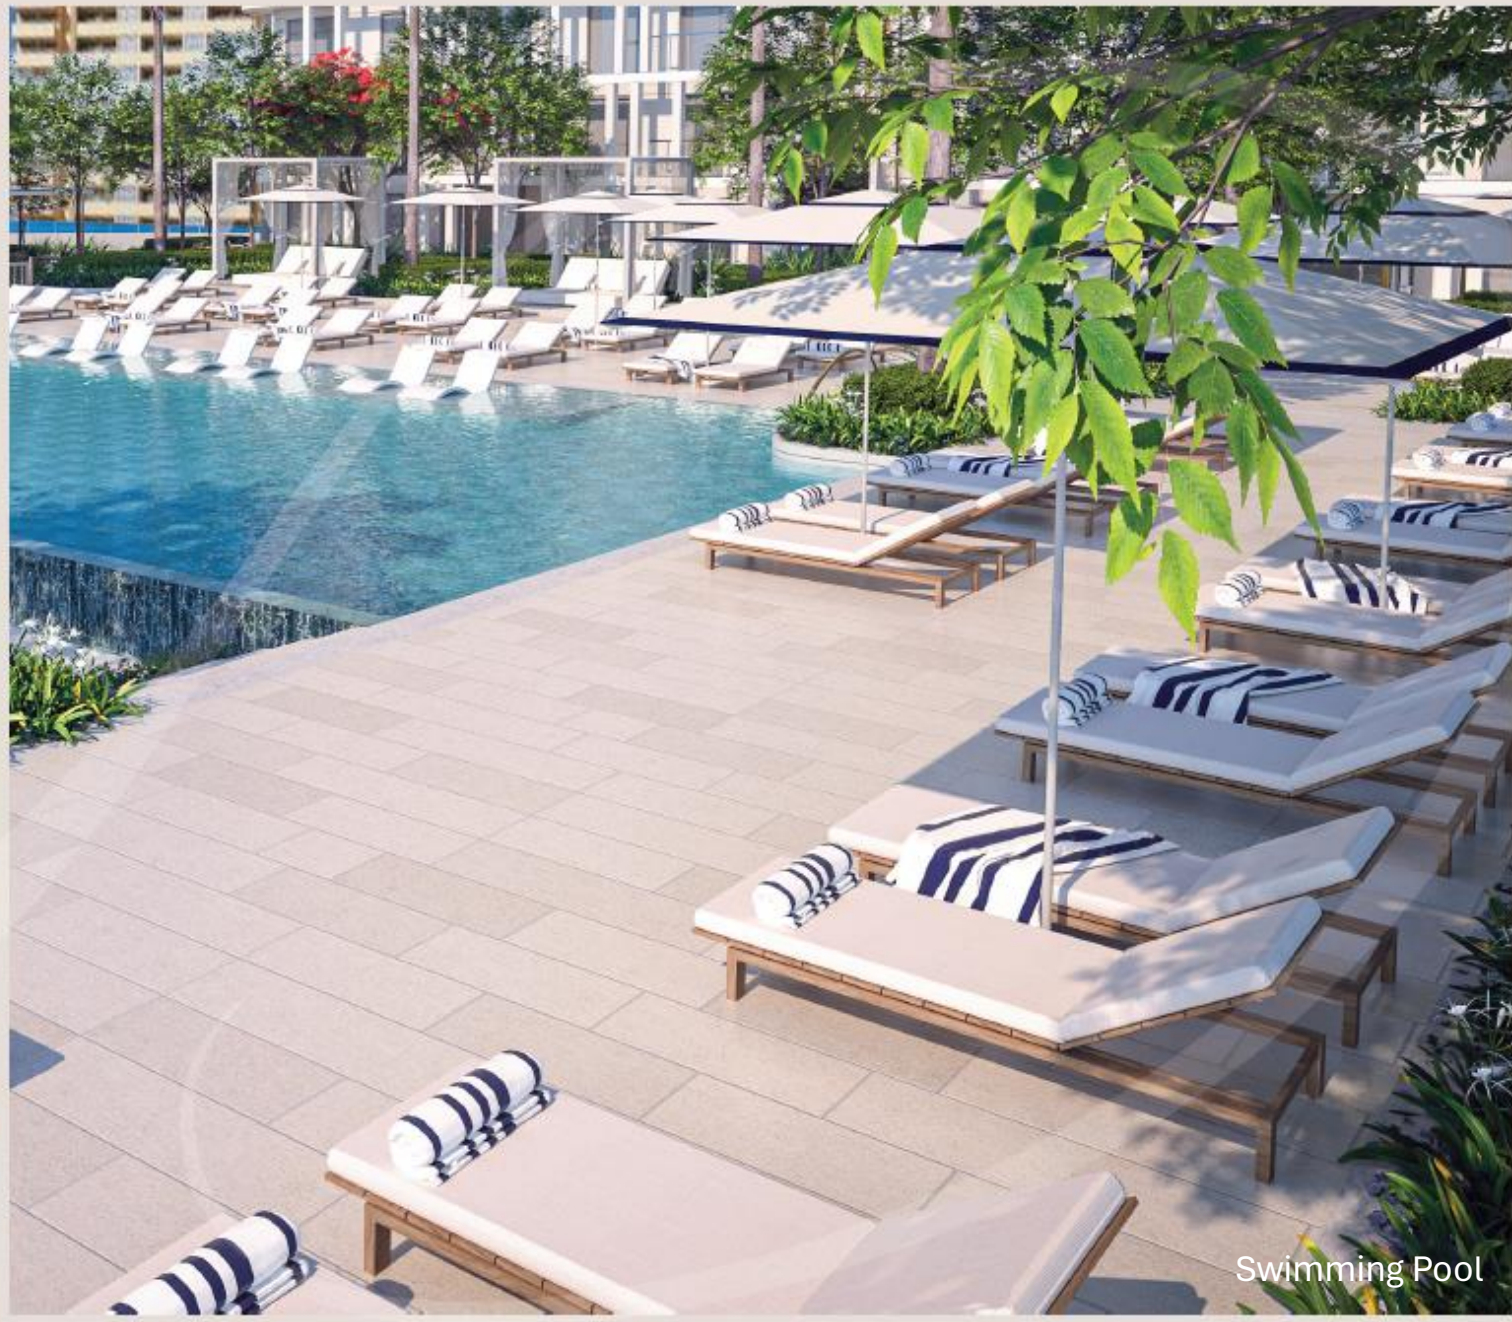

Every thoughtful element of CELLO by Taraf has been composed with the design details, comfort and stunning spaces you need to be in tune with everything that matters.

The background features a repeating pattern of palm trees in a dark, muted brown color. A large, light-colored, semi-transparent swirl graphic is positioned on the left side of the image, looping around the text. The overall color palette is monochromatic, consisting of various shades of brown and tan.

1. Halfa Park & Community Park
2. Circle Mall
3. JSS International School
4. Five Jumeirah Village

The background features a repeating pattern of palm trees in a dark brown color against a lighter brown background. A large, thick, white graphic element, resembling a stylized letter 'S' or a continuous loop, is positioned on the left side of the image. The text 'The Residences' is centered on the right side in a white serif font.

Amenities

Swimming Pool

Amenities Podium

Amenities in harmony with your lifestyle

Outside, discover a large pool, kids' pool and outdoor gym, a zen reading spot, landscaped park, outdoor cinema and a BBQ area that sets the scene for memorable days and extraordinary nights.