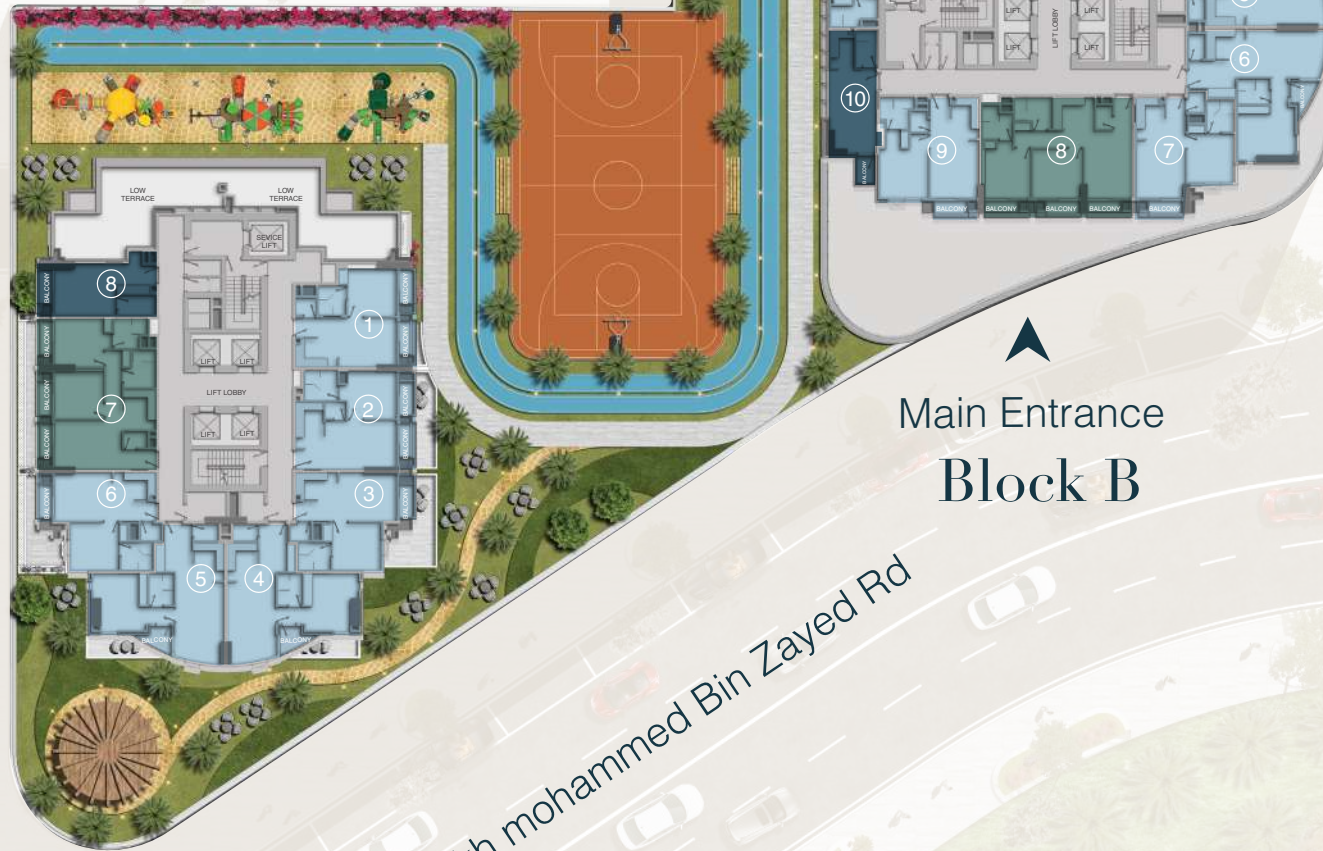

# Cloud Tower Lvl

6-8-10-12-14-18-20

Main Entrance  
**Block A**

- Studio
- One BR
- Two BR

Main Entrance  
**Block B**

Sheikh mohammed Bin Zayed Rd

Al Khail Rd

# Cloud Tower Lvl 22

Main Entrance  
**Block A**

Studio

One BR

Two BR

Main Entrance  
**Block B**

Sheikh mohammed Bin Zayed Rd

Al Khail Rd

# Cloud Tower Lvl 23

Main Entrance  
**Block A**

Studio

One BR

Two BR

Main Entrance  
**Block B**

Sheikh mohammed Bin Zayed Rd

Al Khail Rd