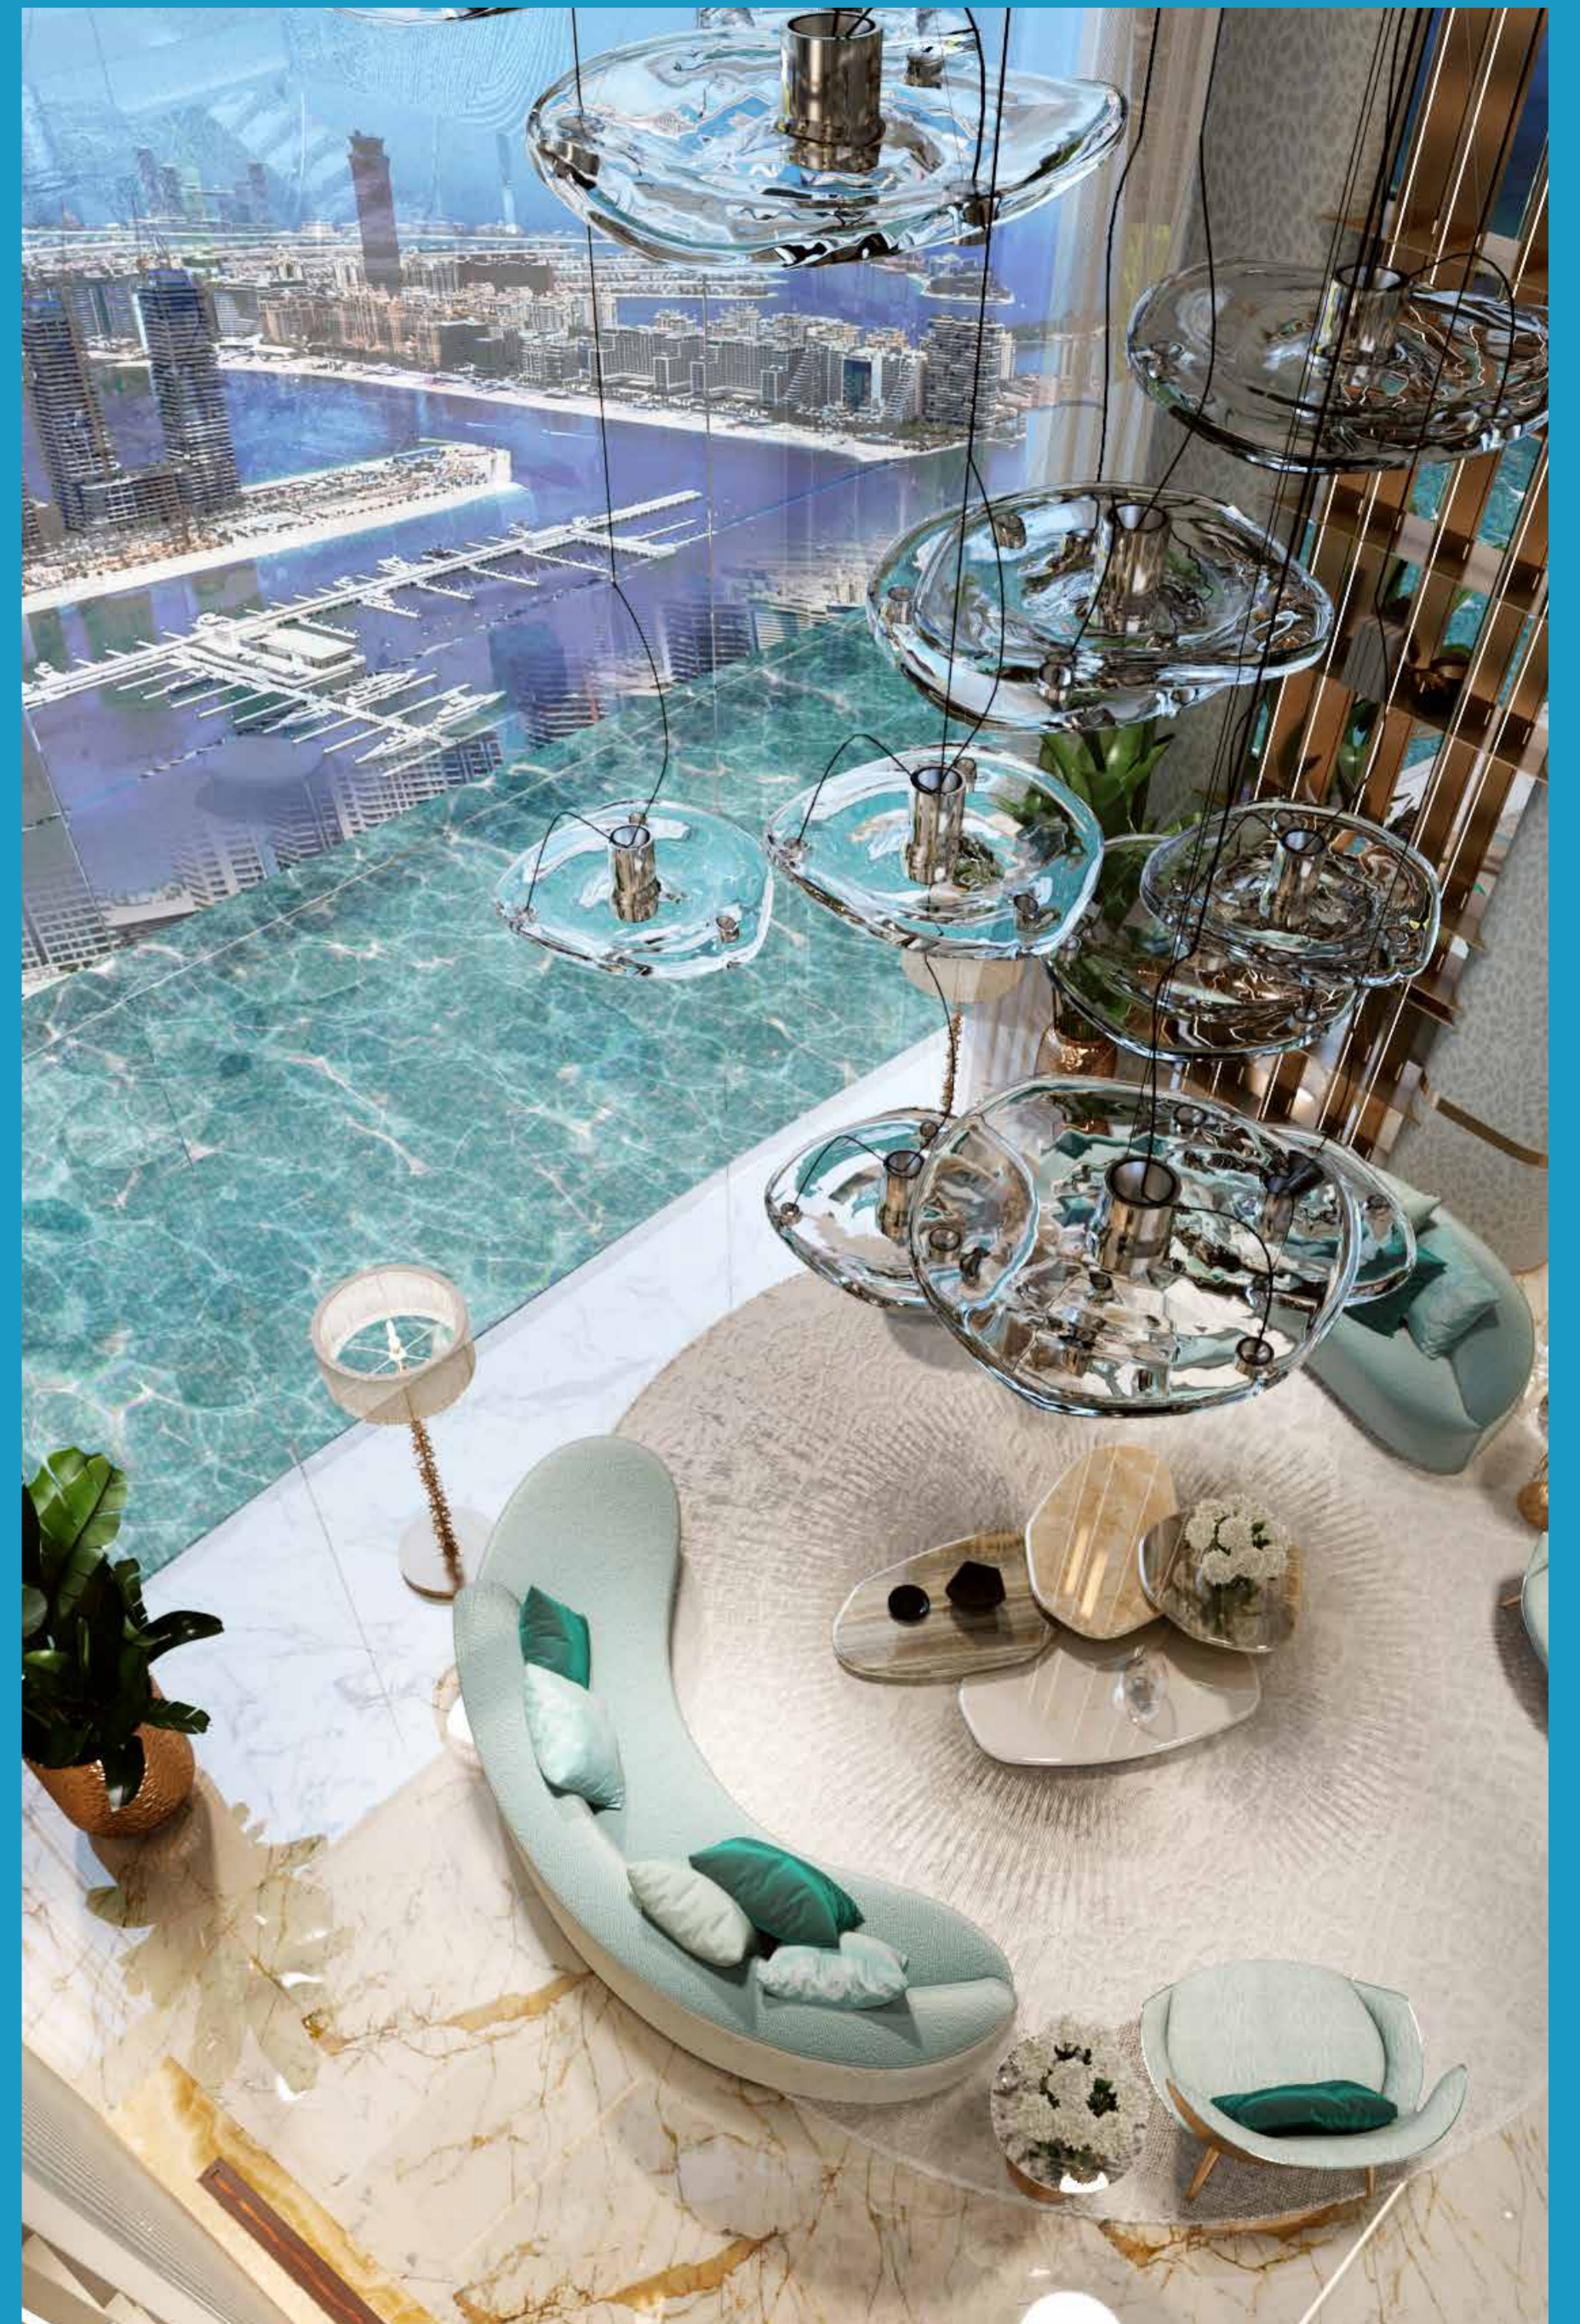

A WORLD
OF YOUR
OWN

Surround yourself with
the sky, the sun and
the sea, on an island
of happiness that
you have created
for yourself.