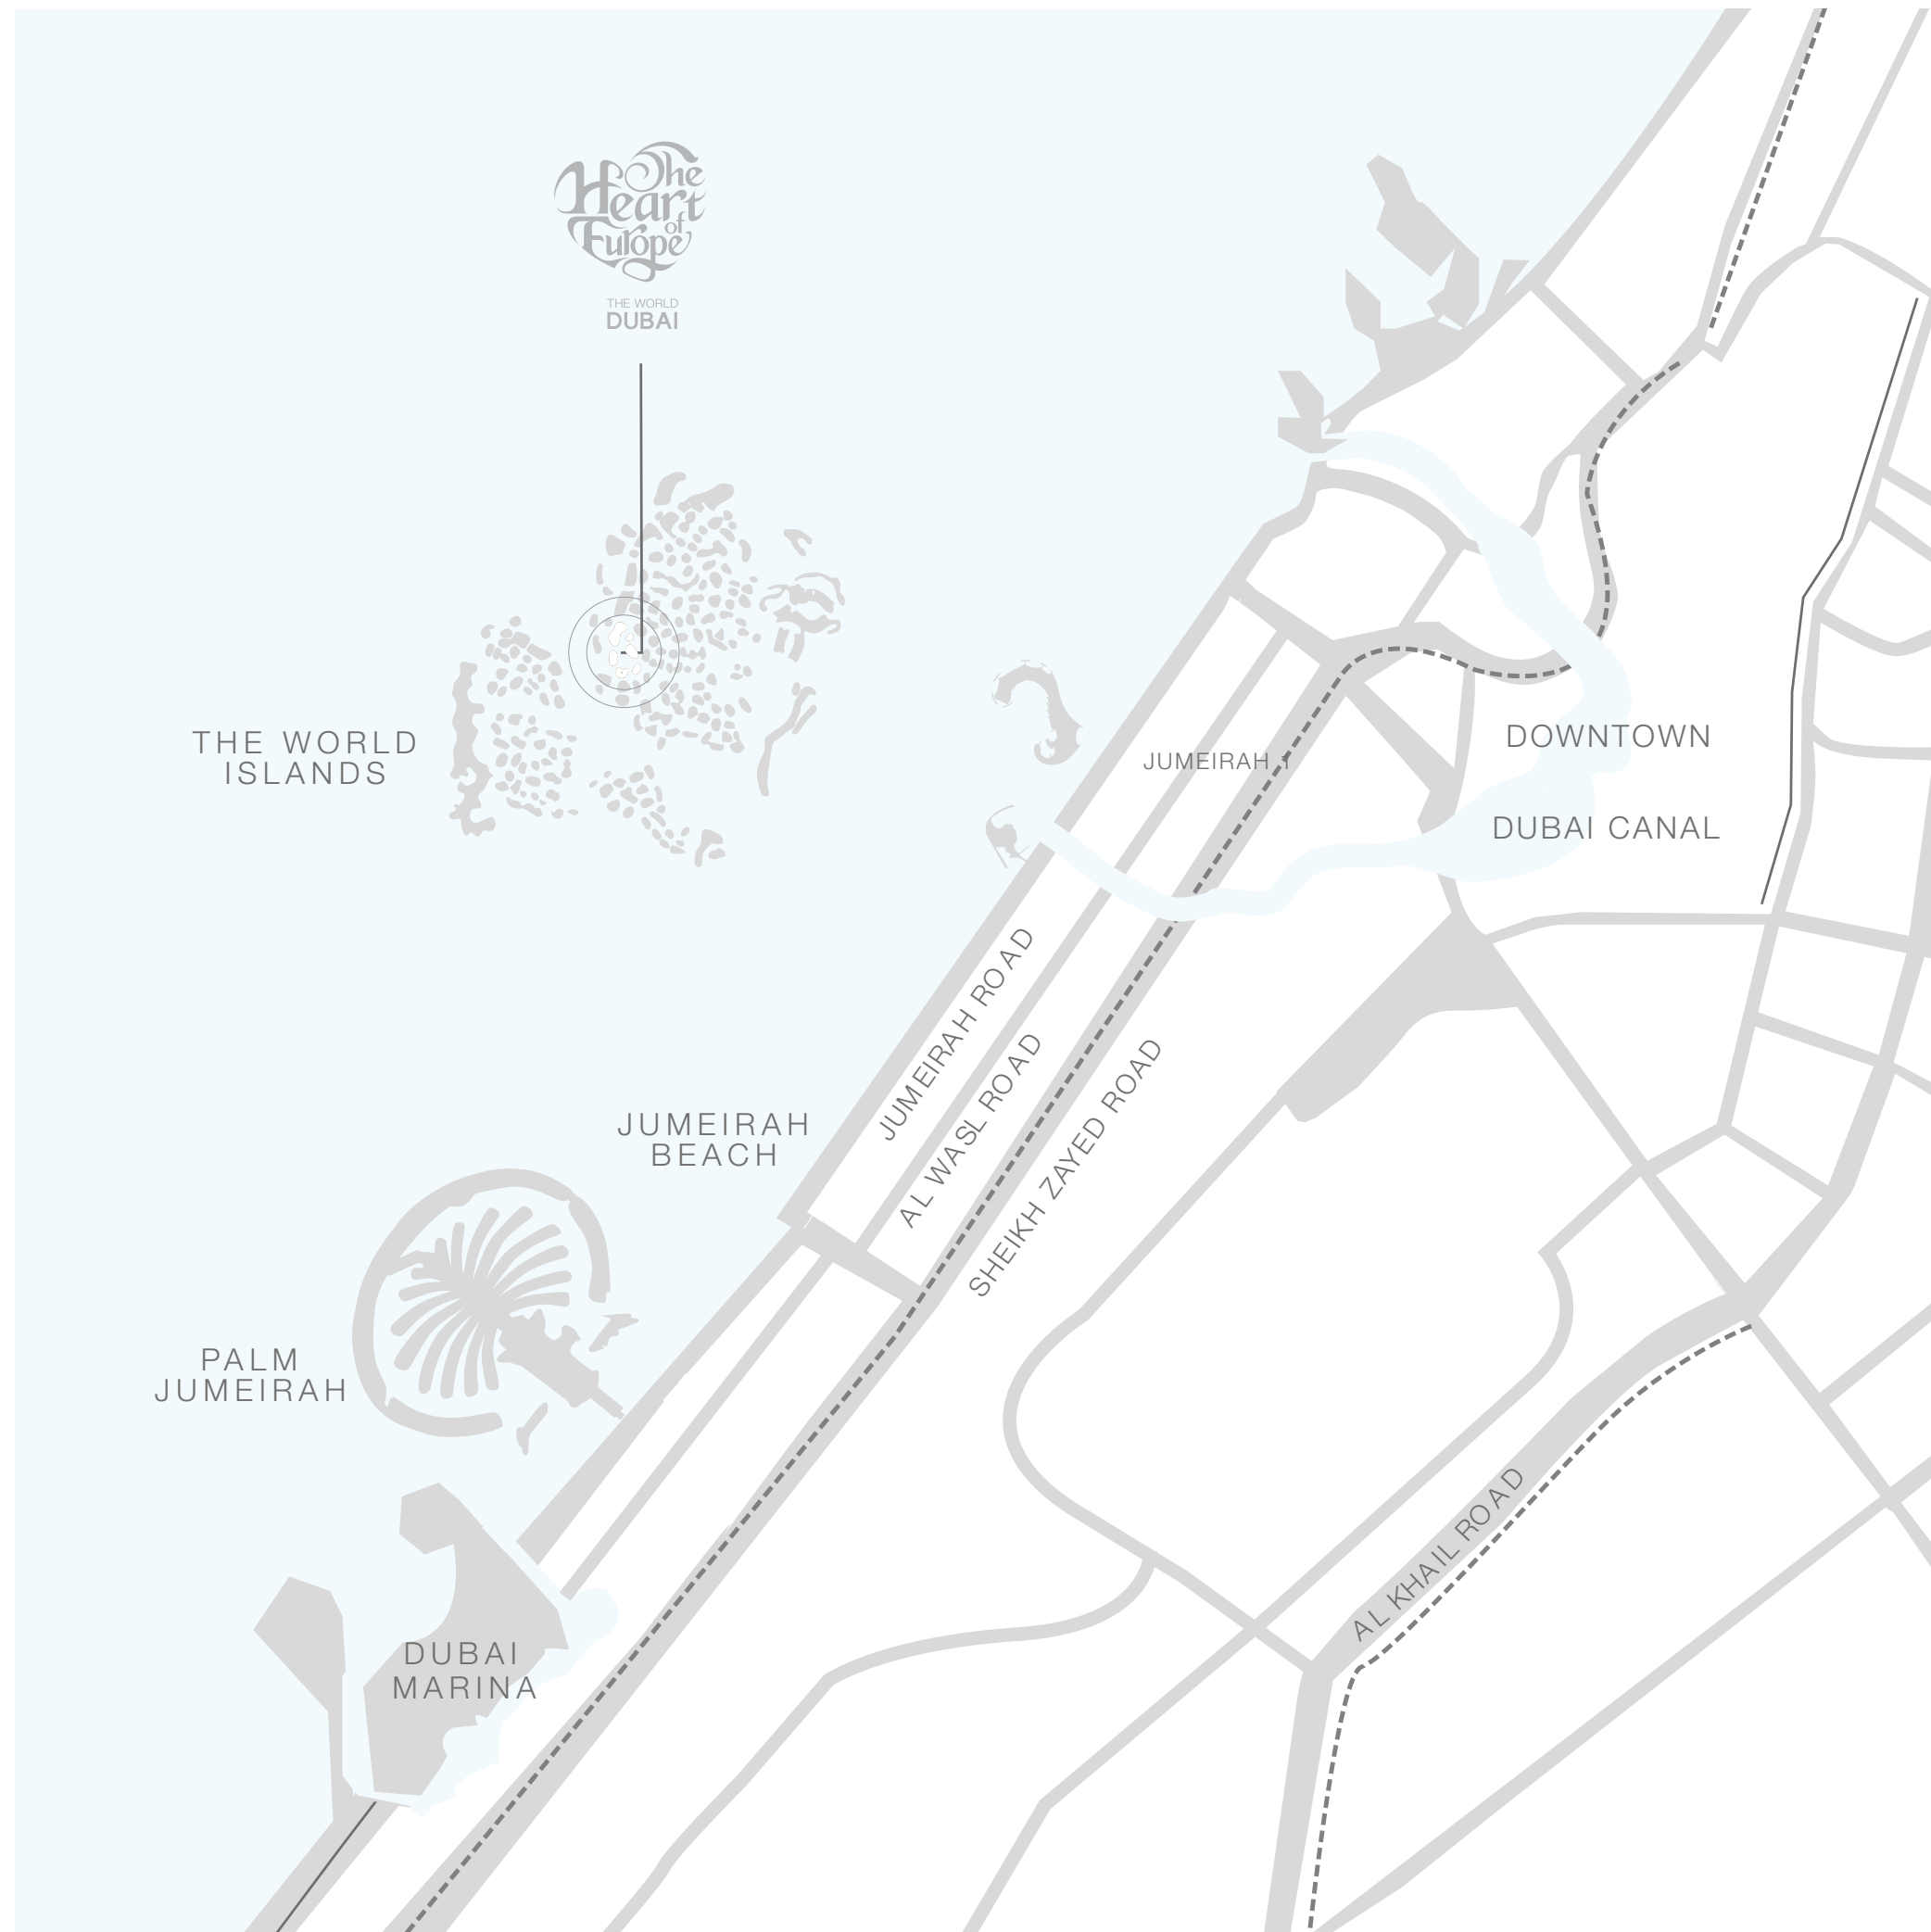

WE DO MORE THAN LUXURY, WE DO THE IMPOSSIBLE

The World is visible from space, a unique map of our planet formed from a collection of manmade islands. Surrounded by the Arabian Gulf, The World attracts a stunning variety of marine life all year round.

The Heart of Europe is a constellation of 6 islands set against the backdrop of The World islands.

Our resorts and residences welcome guests as if to the home of a close friend, presenting a quintessential luxury lifestyle that is beyond imagination, bringing the best of European culture and heritage to the Middle East.