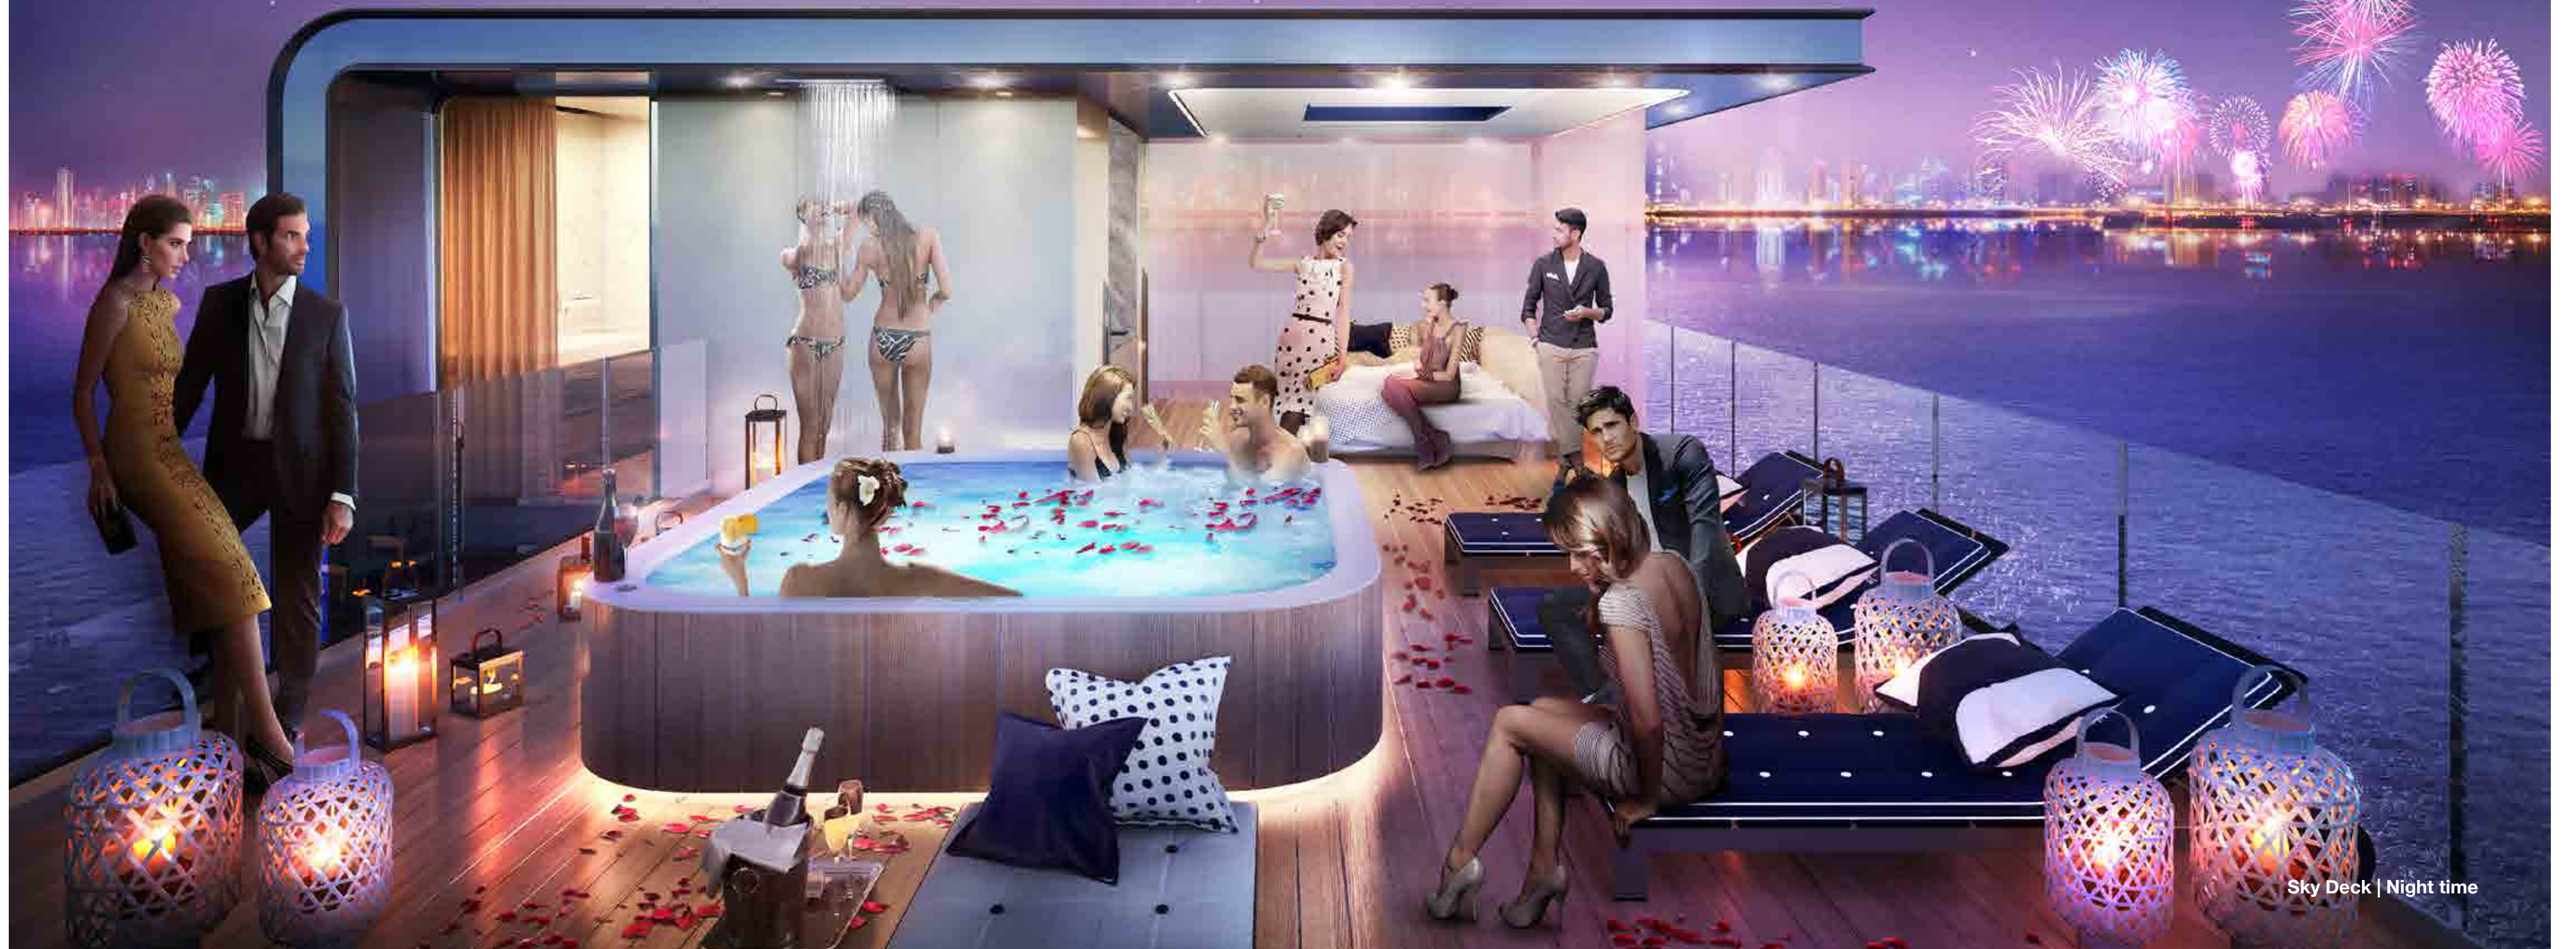

LIVE UNFORGETTABLE EXPERIENCES

Sky Deck | Night time