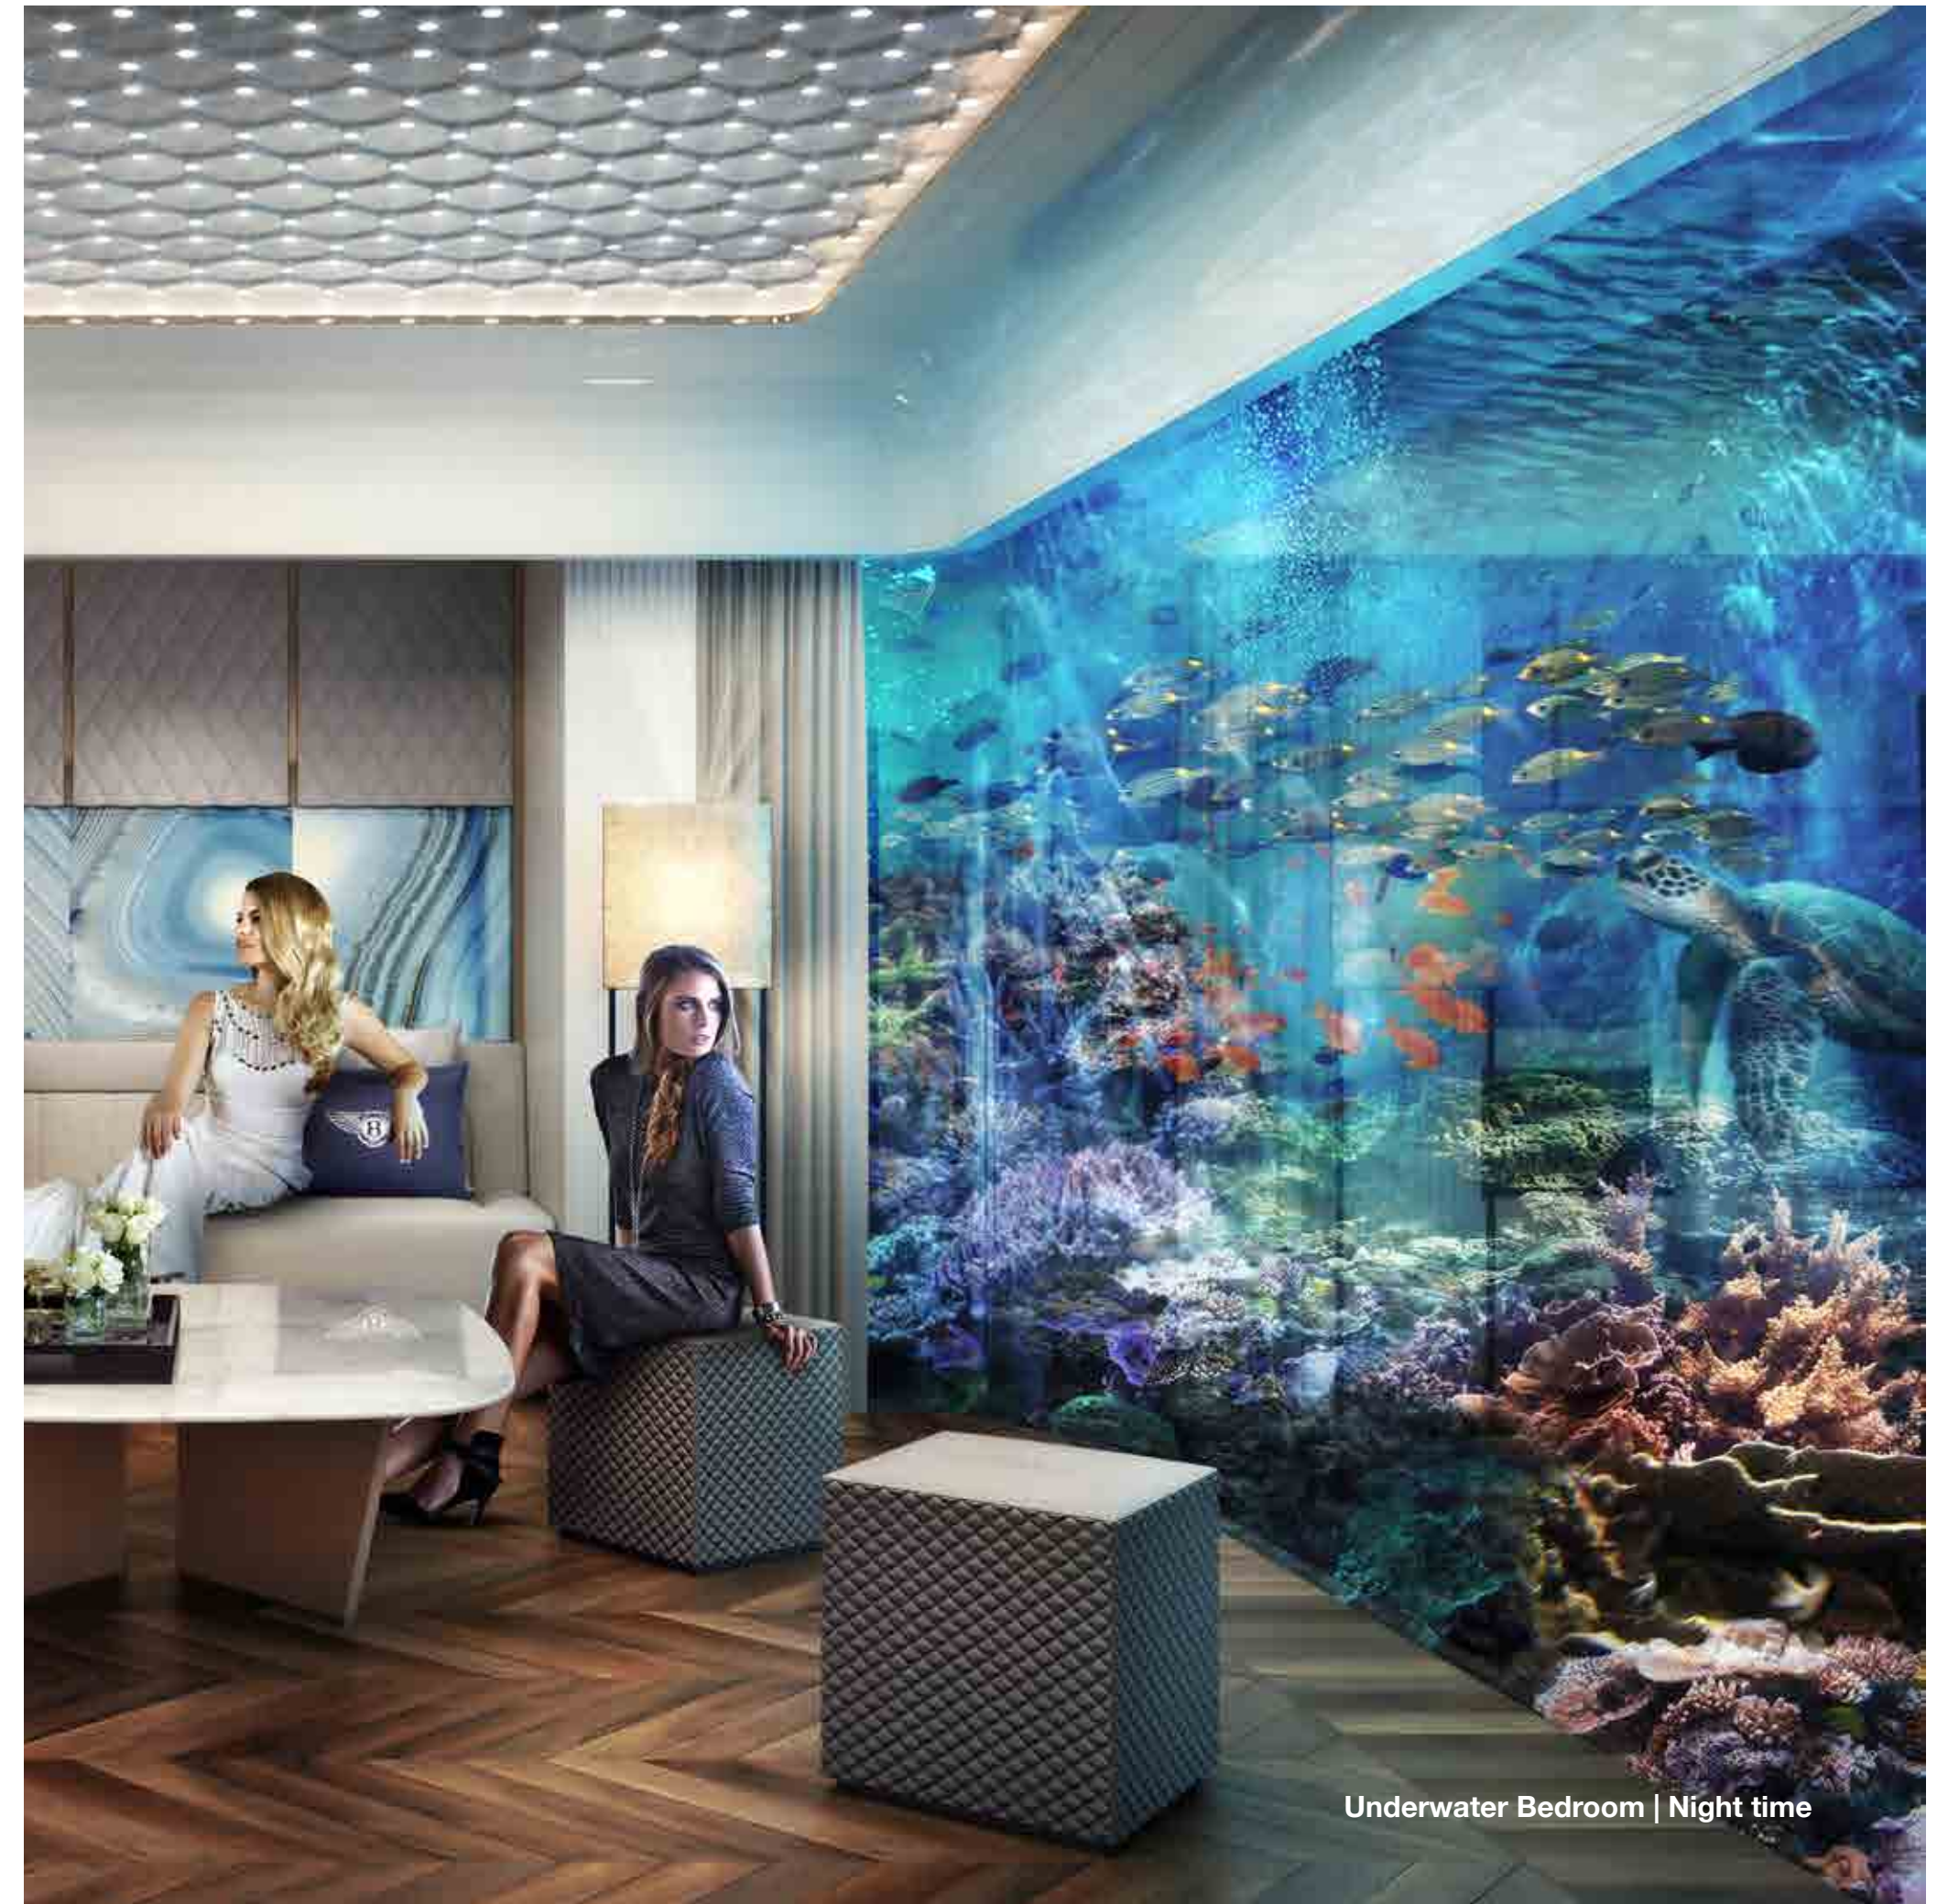

Underwater Bedroom | Night time