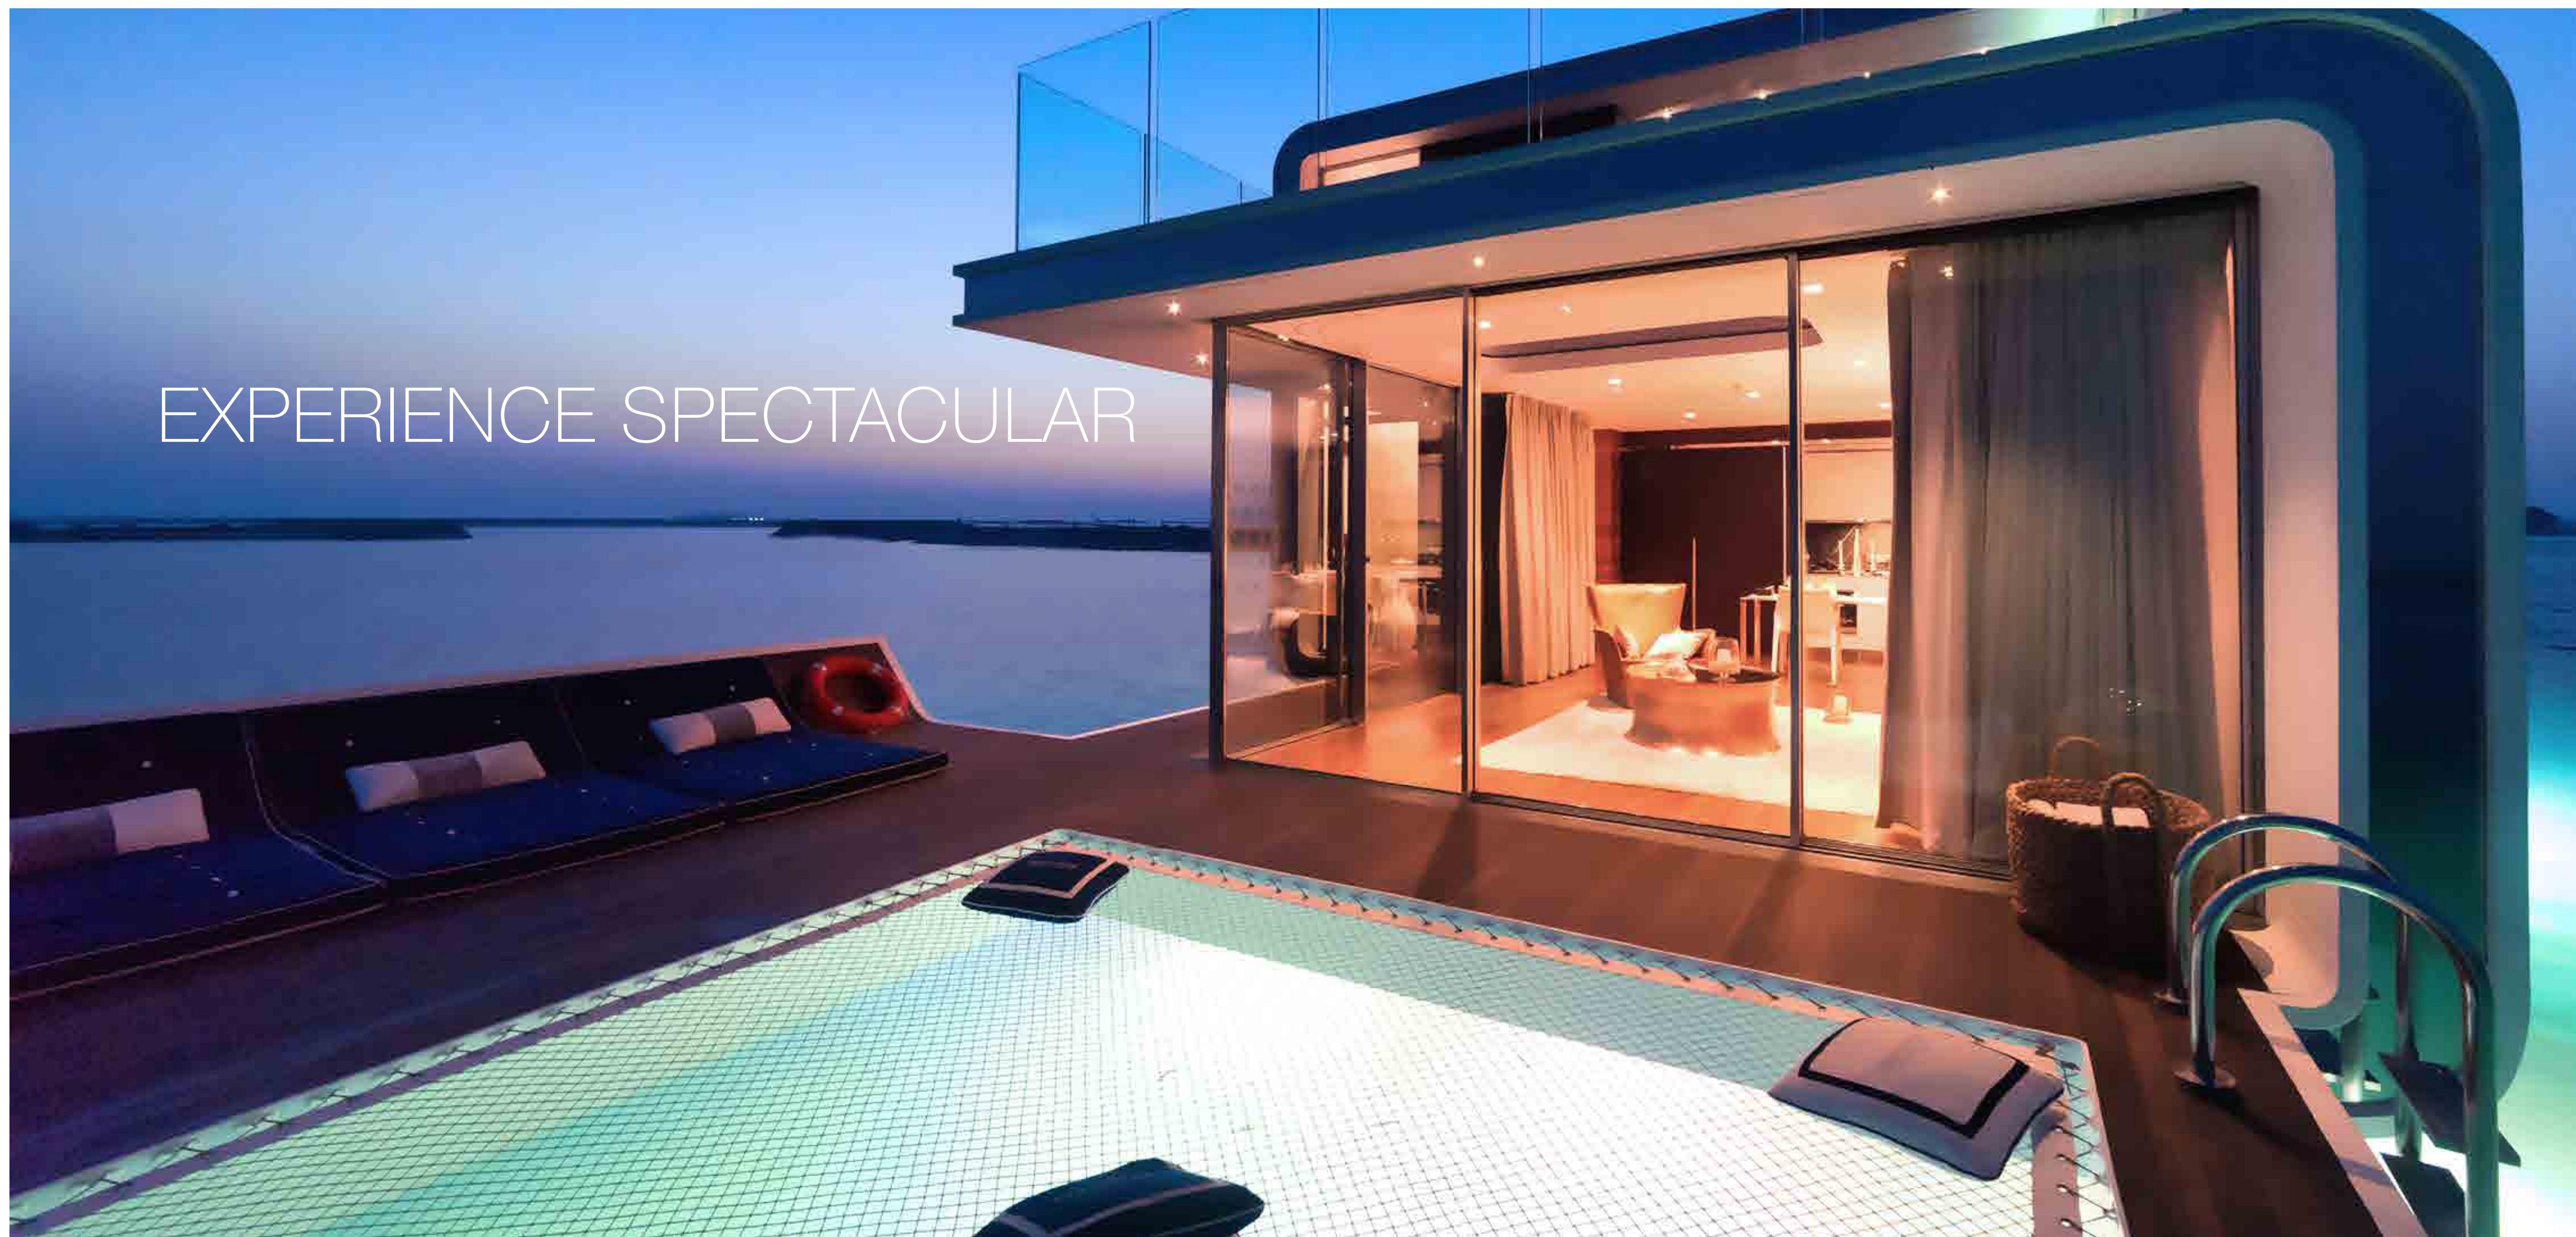

EXPERIENCE SPECTACULAR