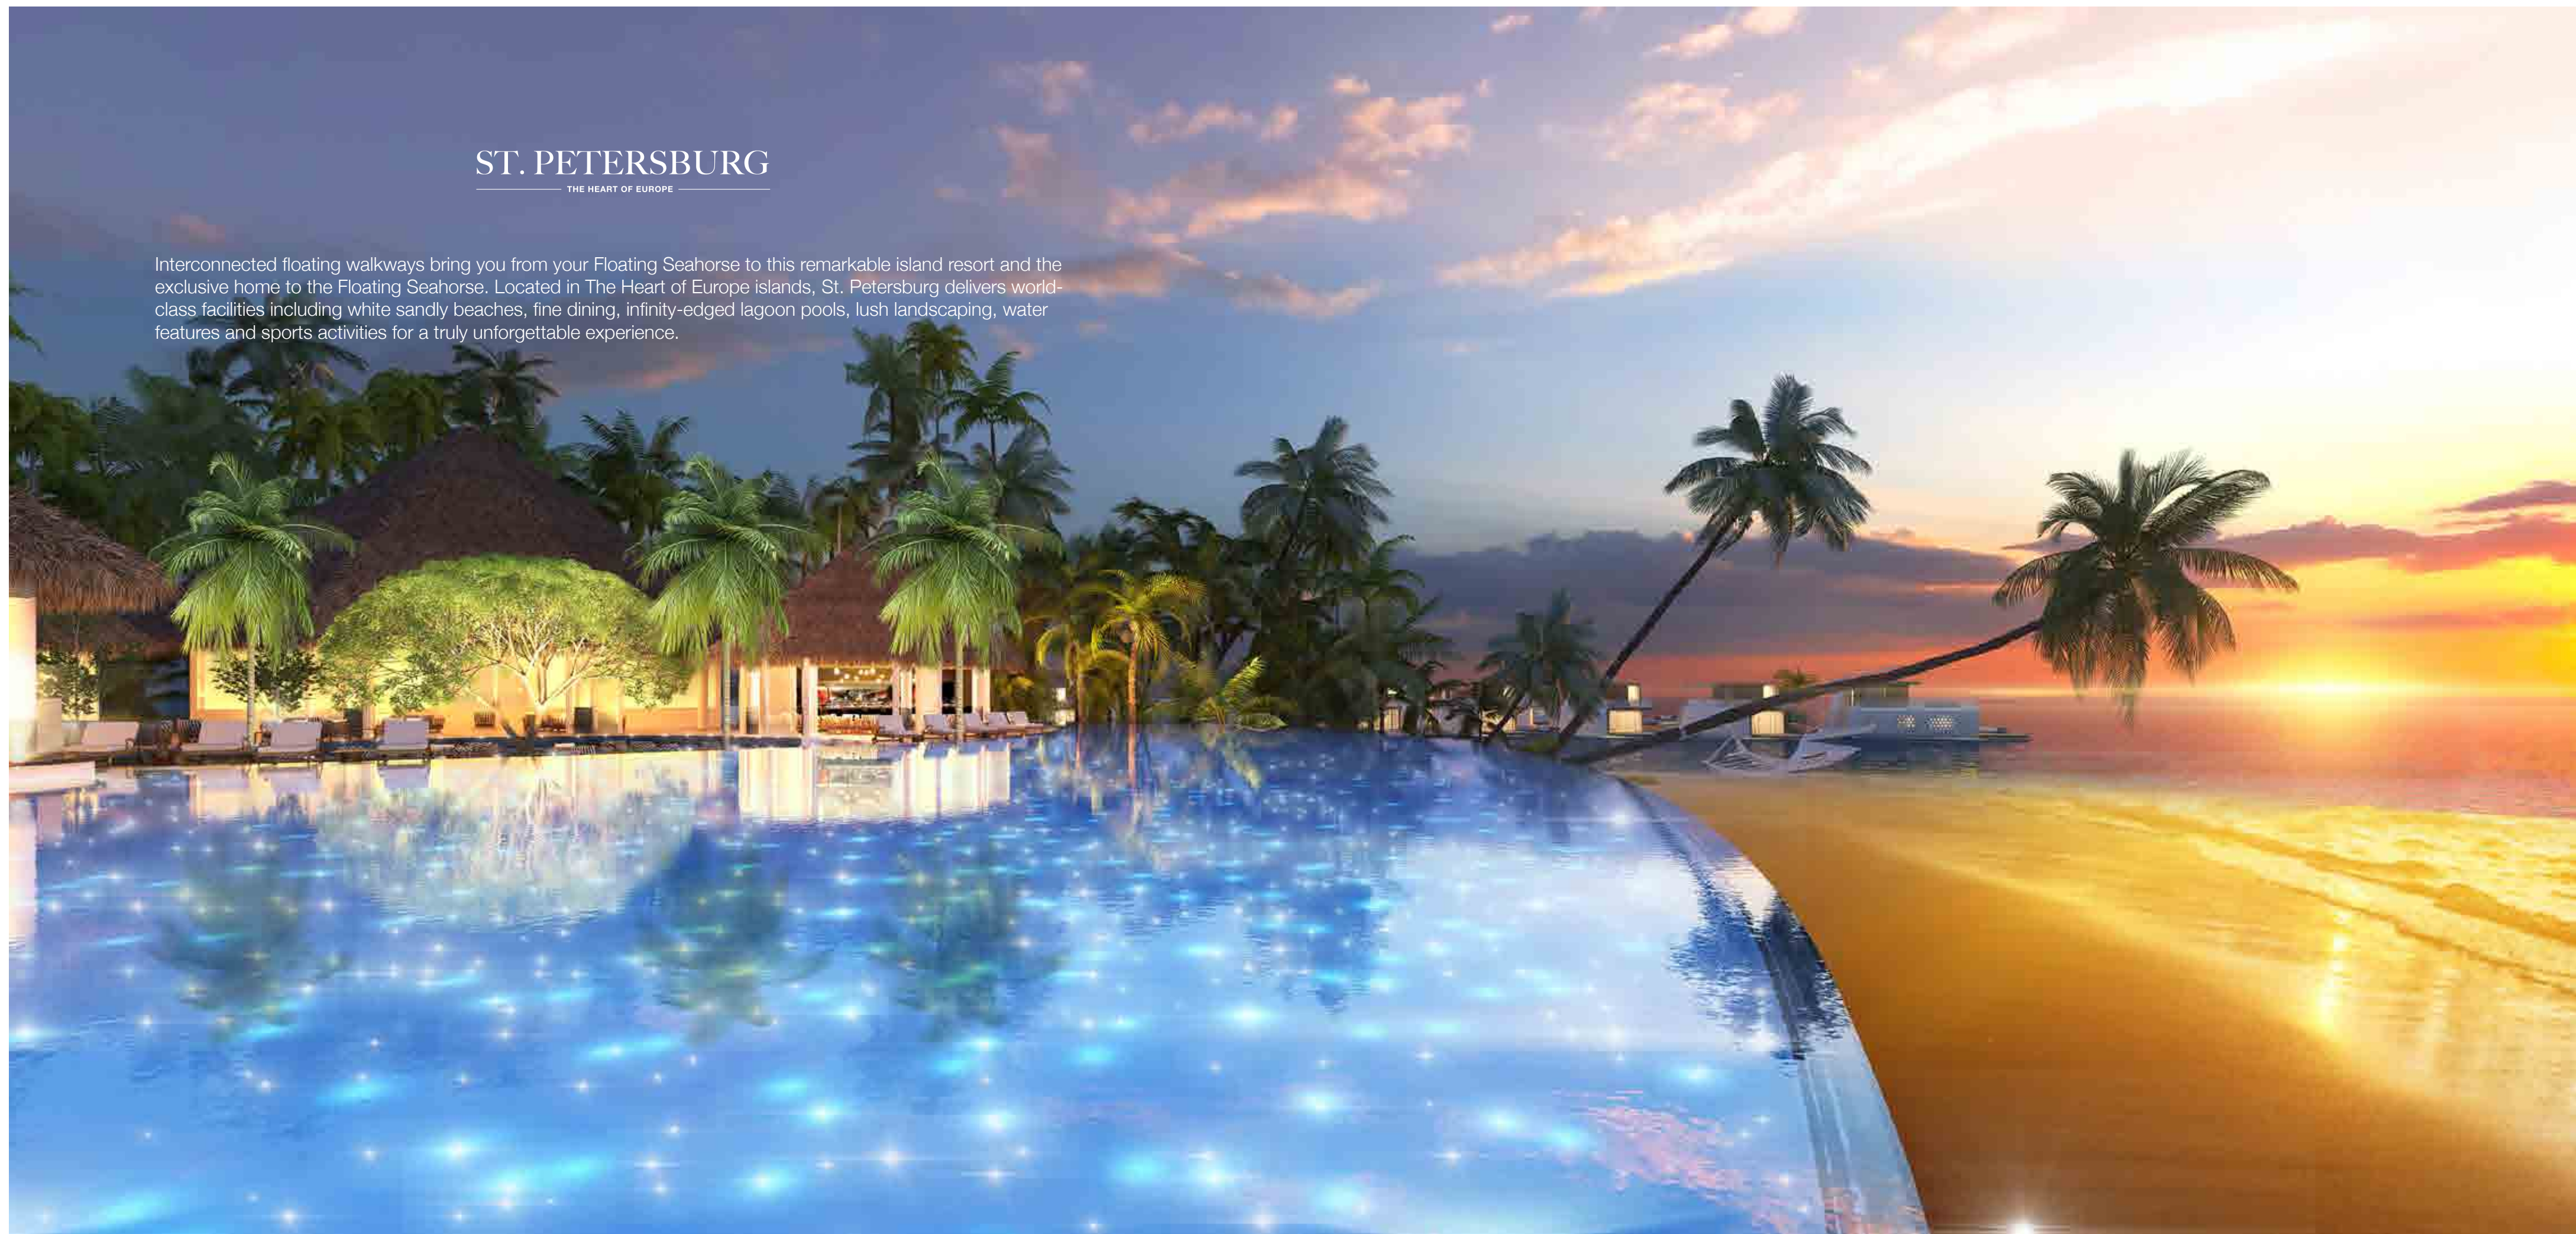

# THE HEART OF EUROPE ISLANDS

St. Petersburg Island  
and Floating Seahorses

## ST. PETERSBURG

THE HEART OF EUROPE

Interconnected floating walkways bring you from your Floating Seahorse to this remarkable island resort and the exclusive home to the Floating Seahorse. Located in The Heart of Europe islands, St. Petersburg delivers world-class facilities including white sandy beaches, fine dining, infinity-edged lagoon pools, lush landscaping, water features and sports activities for a truly unforgettable experience.

# IMPOSSIBLE MADE REALITY

A feat of innovation achieved by a marriage of engineering and imagination, The Floating Seahorse is an epitome of timeless design and craftsmanship spread across three levels including a spectacular underwater floor.