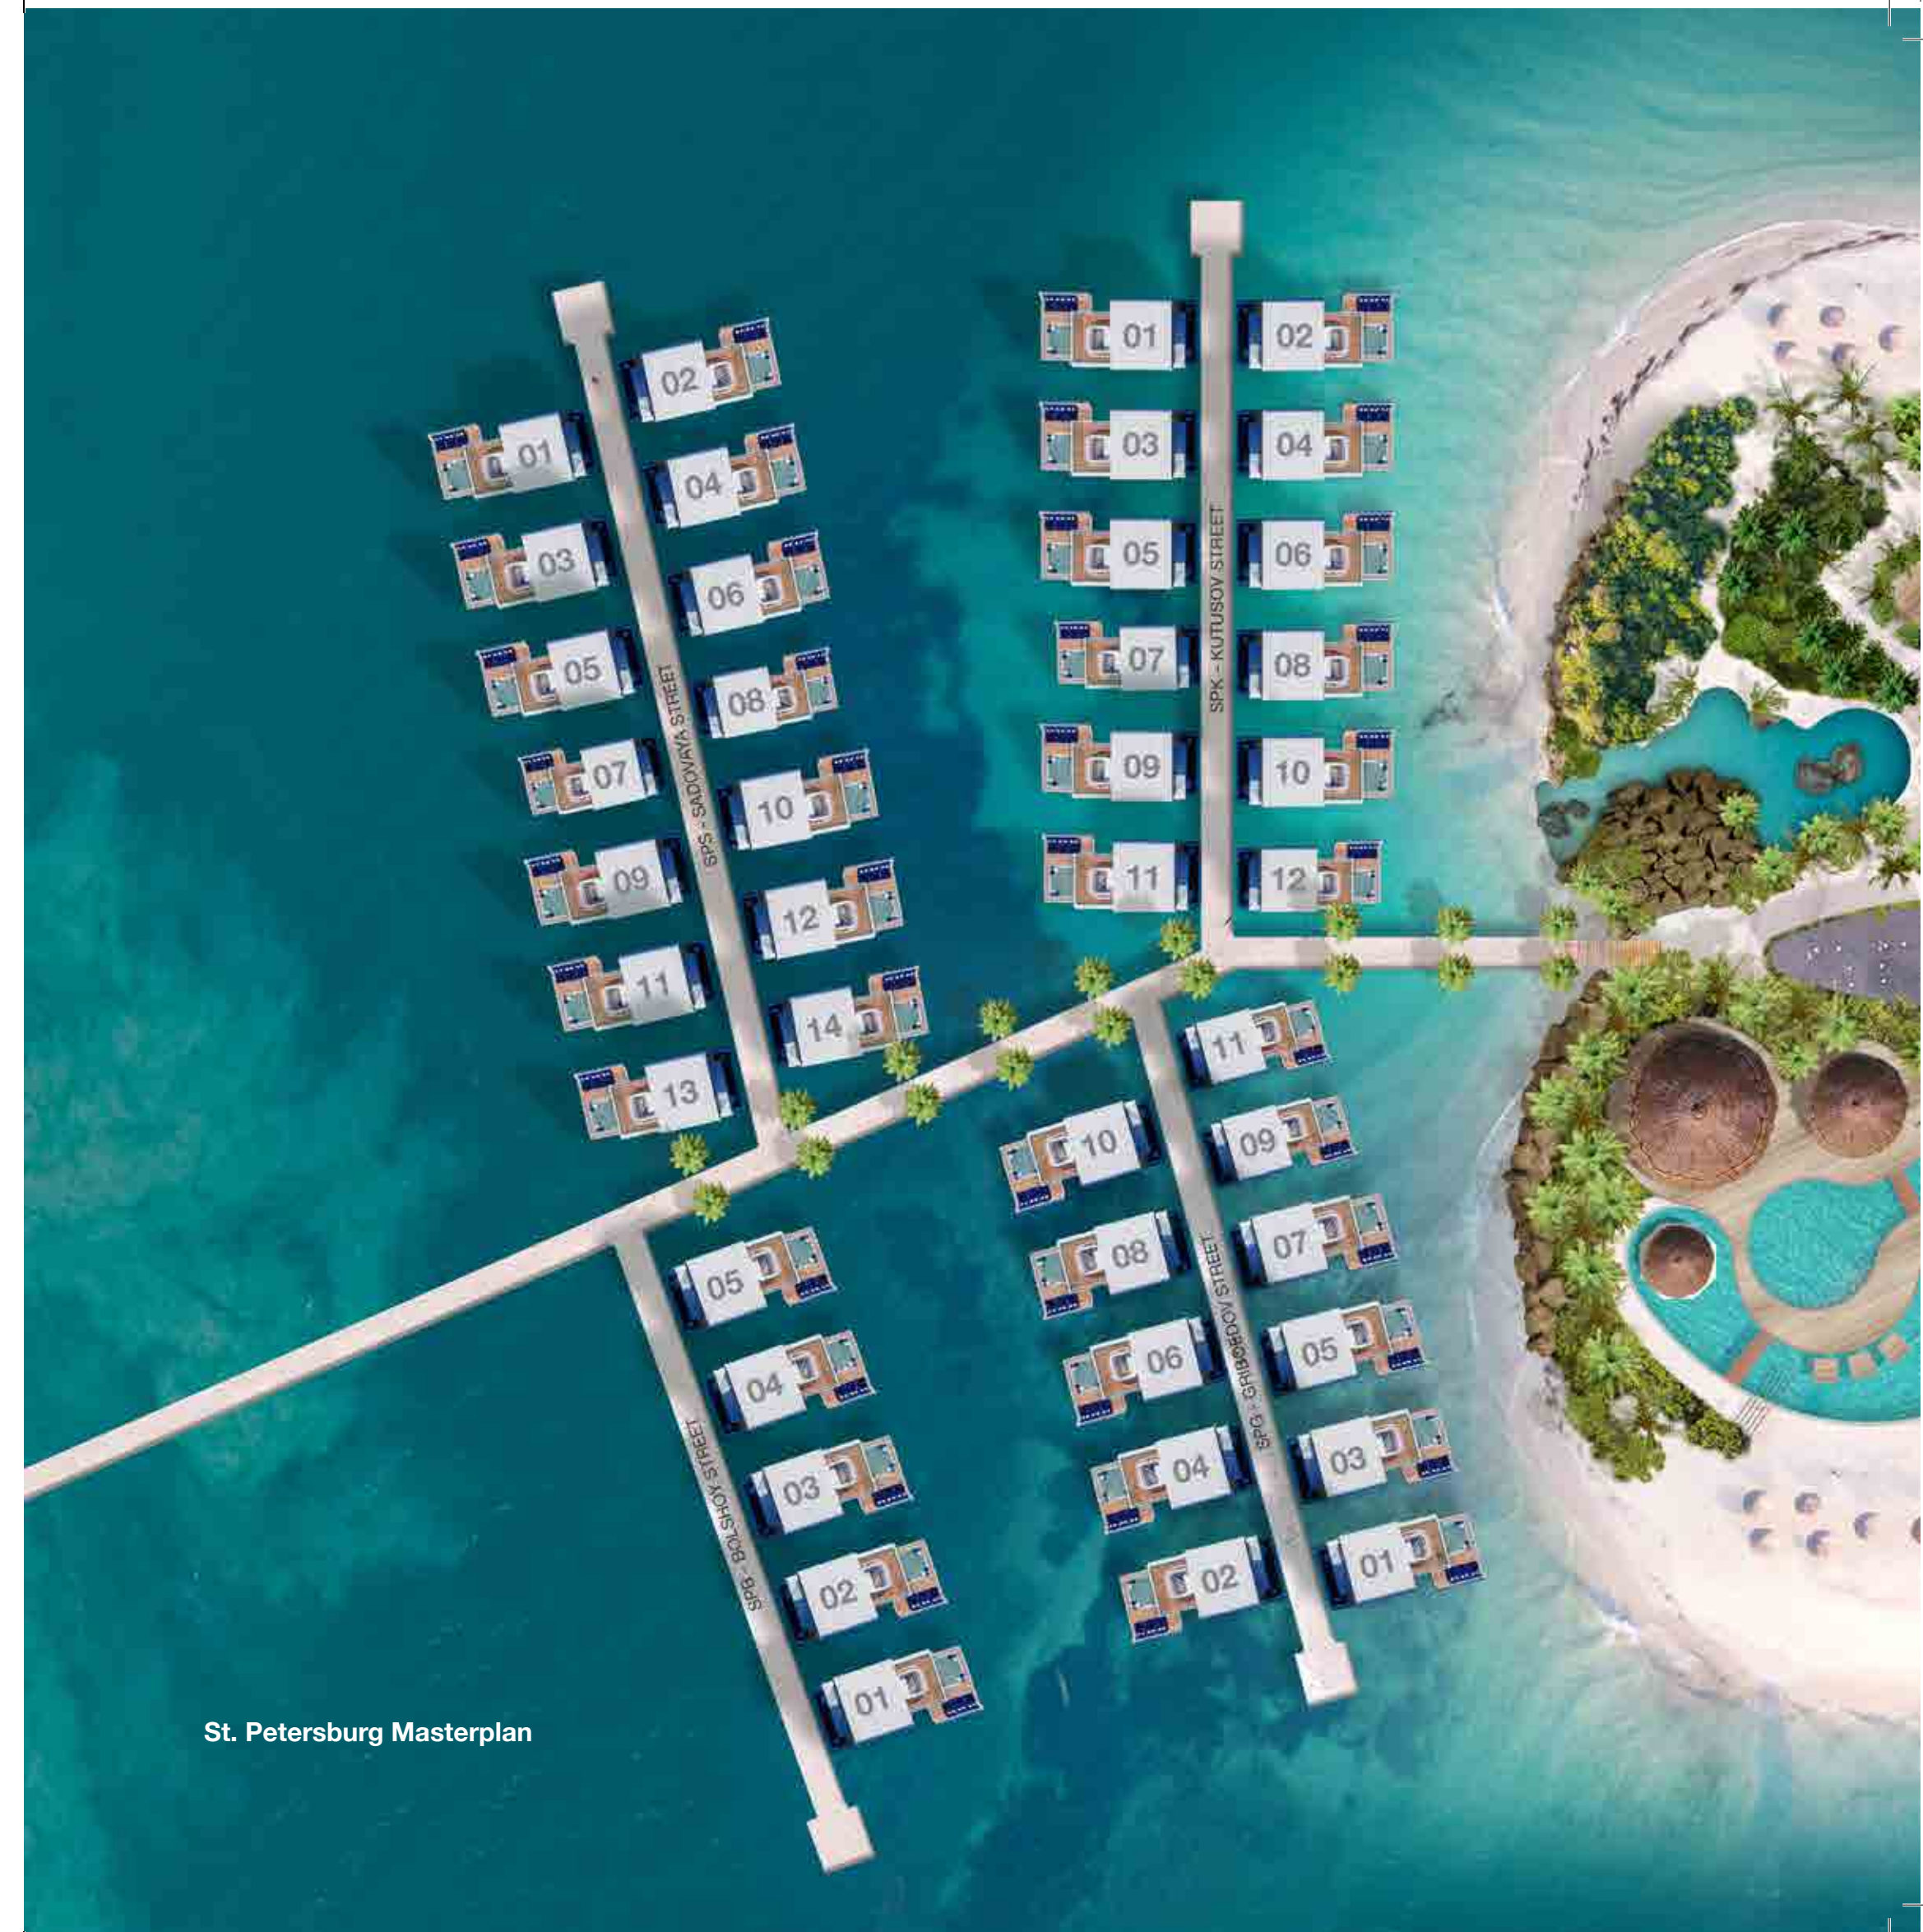

1 MAIN EUROPE
THE HEART OF EUROPE

2 MONACO
THE HEART OF EUROPE

3 GERMANY
THE HEART OF EUROPE

4 SWEDEN
THE HEART OF EUROPE

5 SWITZERLAND
THE HEART OF EUROPE

6 ST. PETERSBURG
THE HEART OF EUROPE