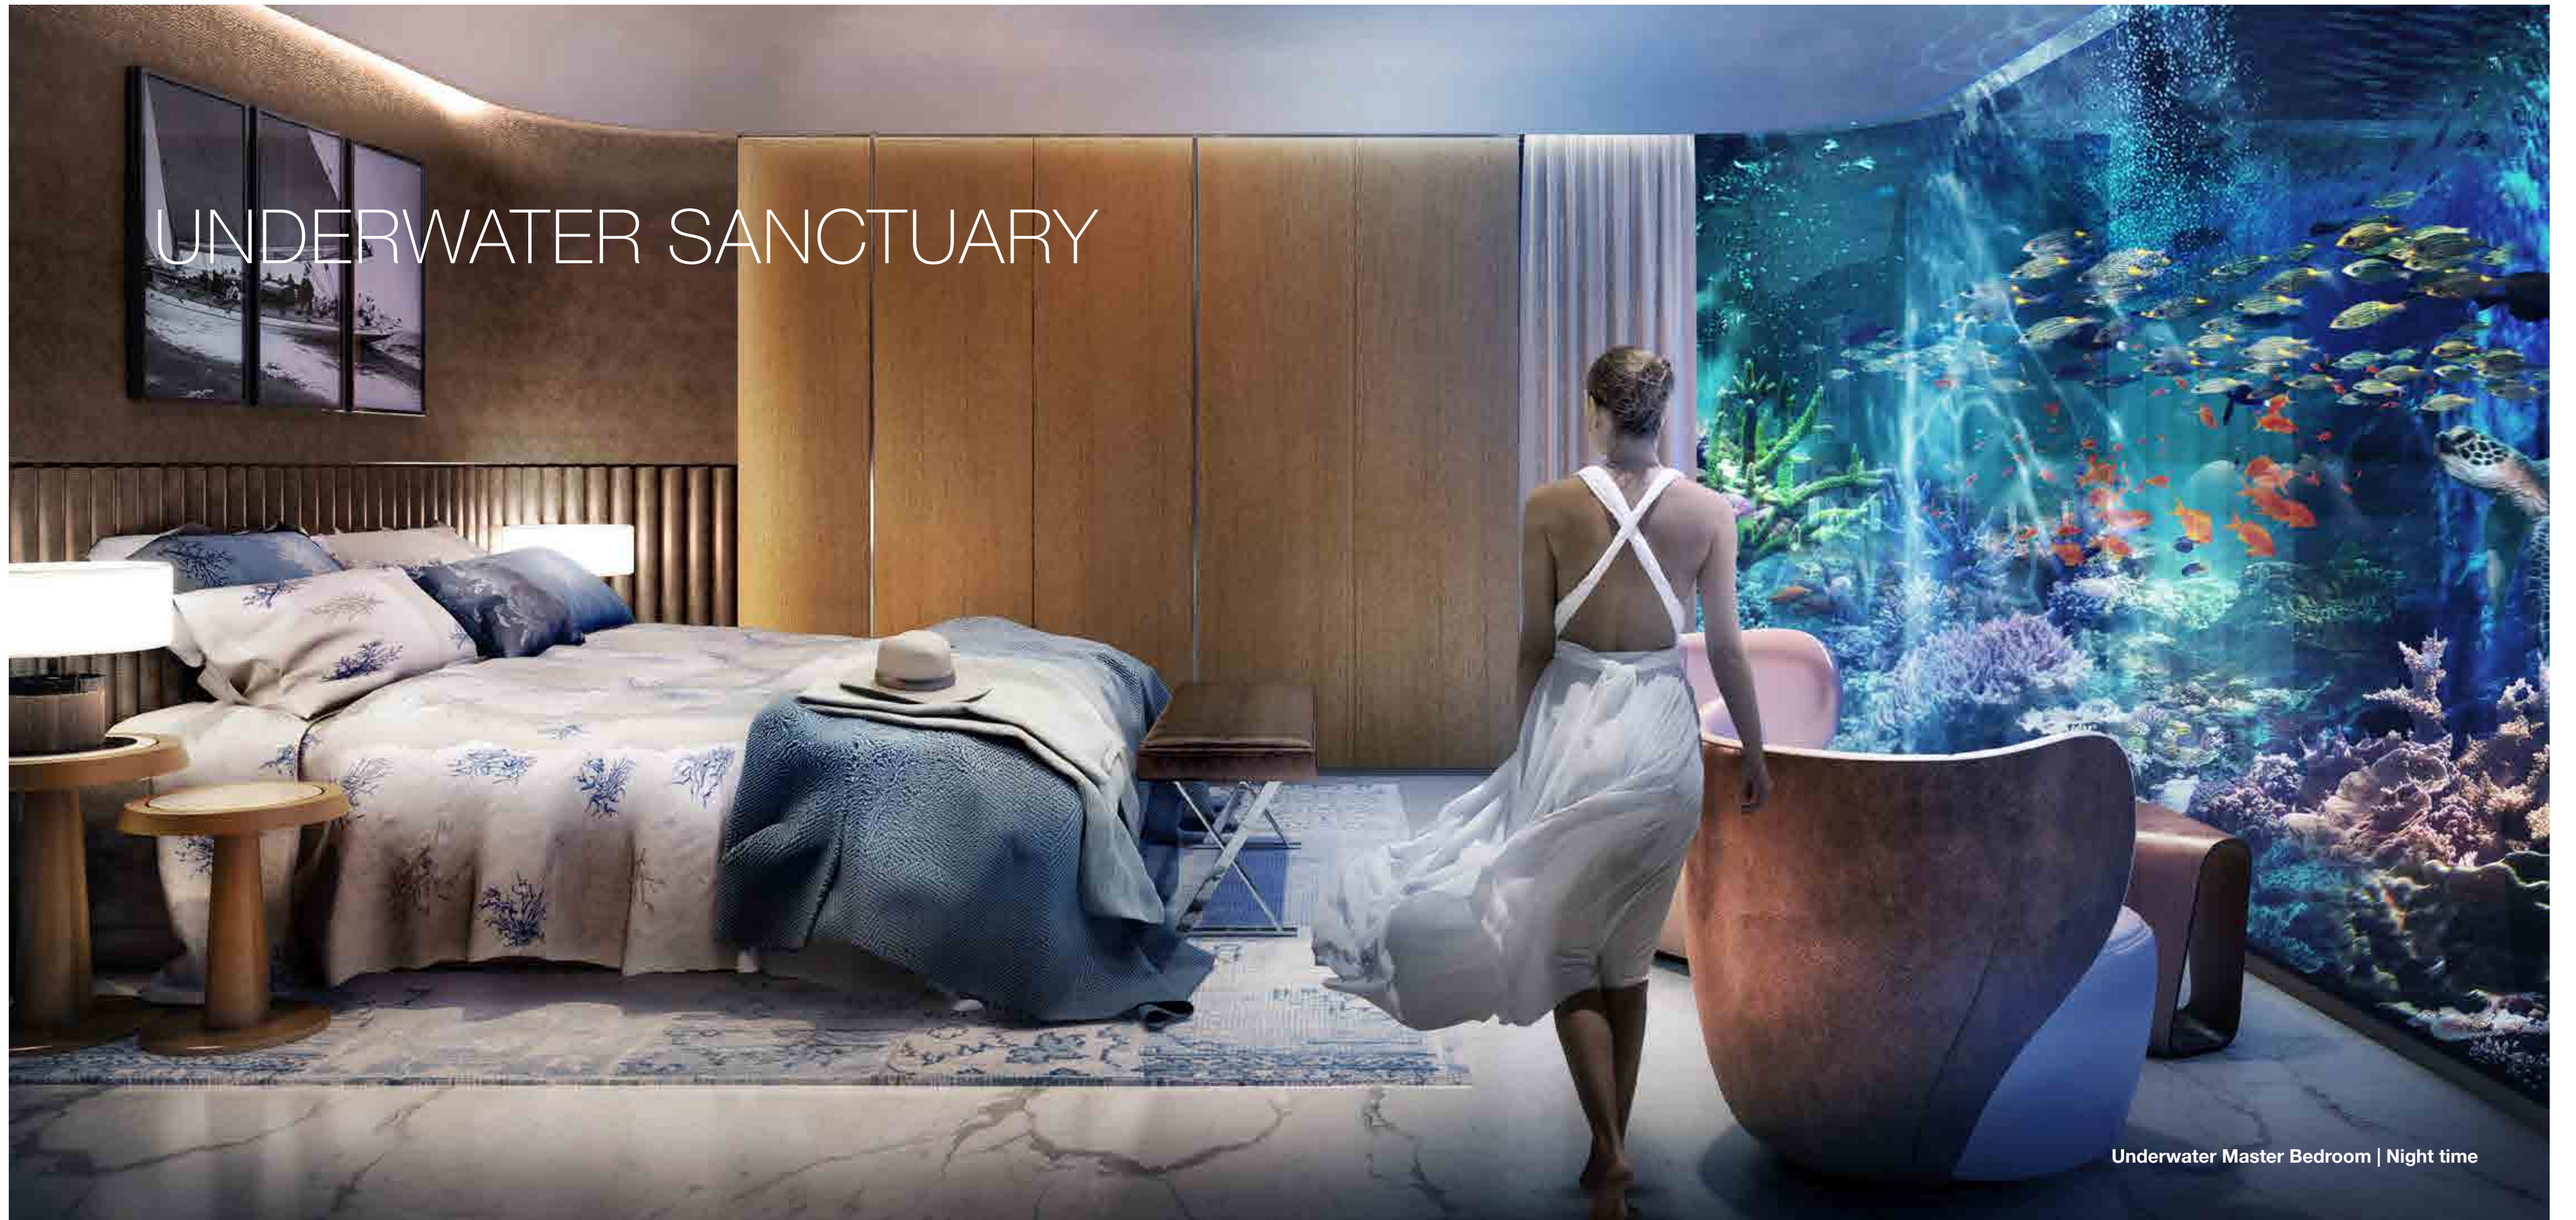

UNDERWATER SANCTUARY

Underwater Master Bedroom | Night time