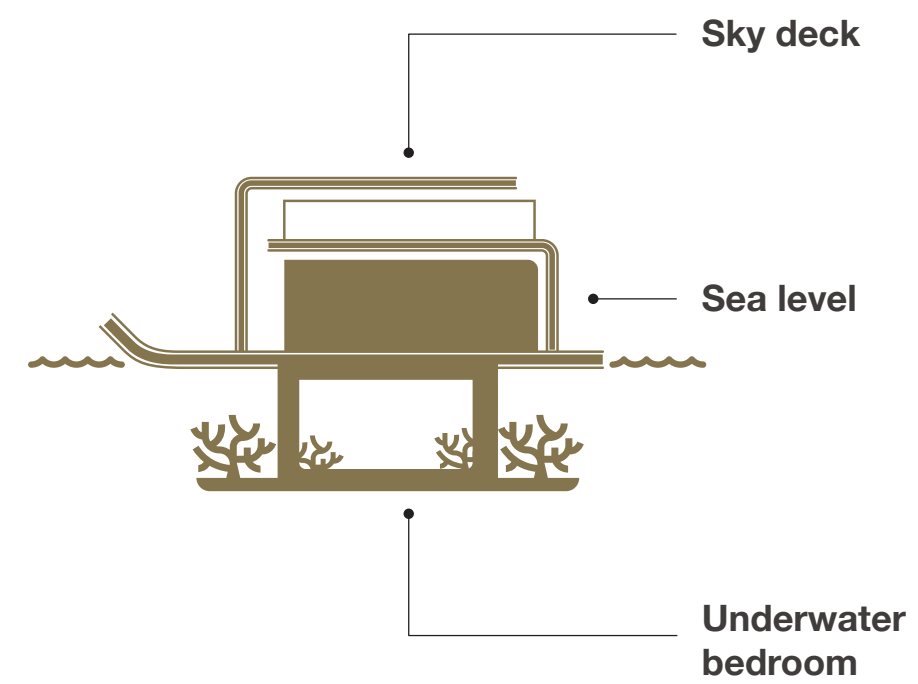

## ST. PETERSBURG

THE HEART OF EUROPE

Interconnected floating walkways bring you from your Floating Seahorse to this remarkable island resort and the exclusive home to the Floating Seahorse. Located in The Heart of Europe islands, St. Petersburg delivers world-class facilities including white sandy beaches, fine dining, infinity-edged lagoon pools, lush landscaping, water features and sports activities for a truly unforgettable experience.

# IMPOSSIBLE MADE REALITY

A feat of innovation achieved by a marriage of engineering and imagination, The Floating Seahorse is an epitome of timeless design and craftsmanship spread across three levels including a spectacular underwater floor.

## A masterpiece of engineering and design

More than 20 thousand hours has been spent by our expert team of international engineers and architects to perfect the design of The Floating Seahorse.

- 4,004 square feet
- 3 levels
- Sleeps up to 8 people
- Coral garden
- Indoor/outdoor/underwater living and entertainment spaces