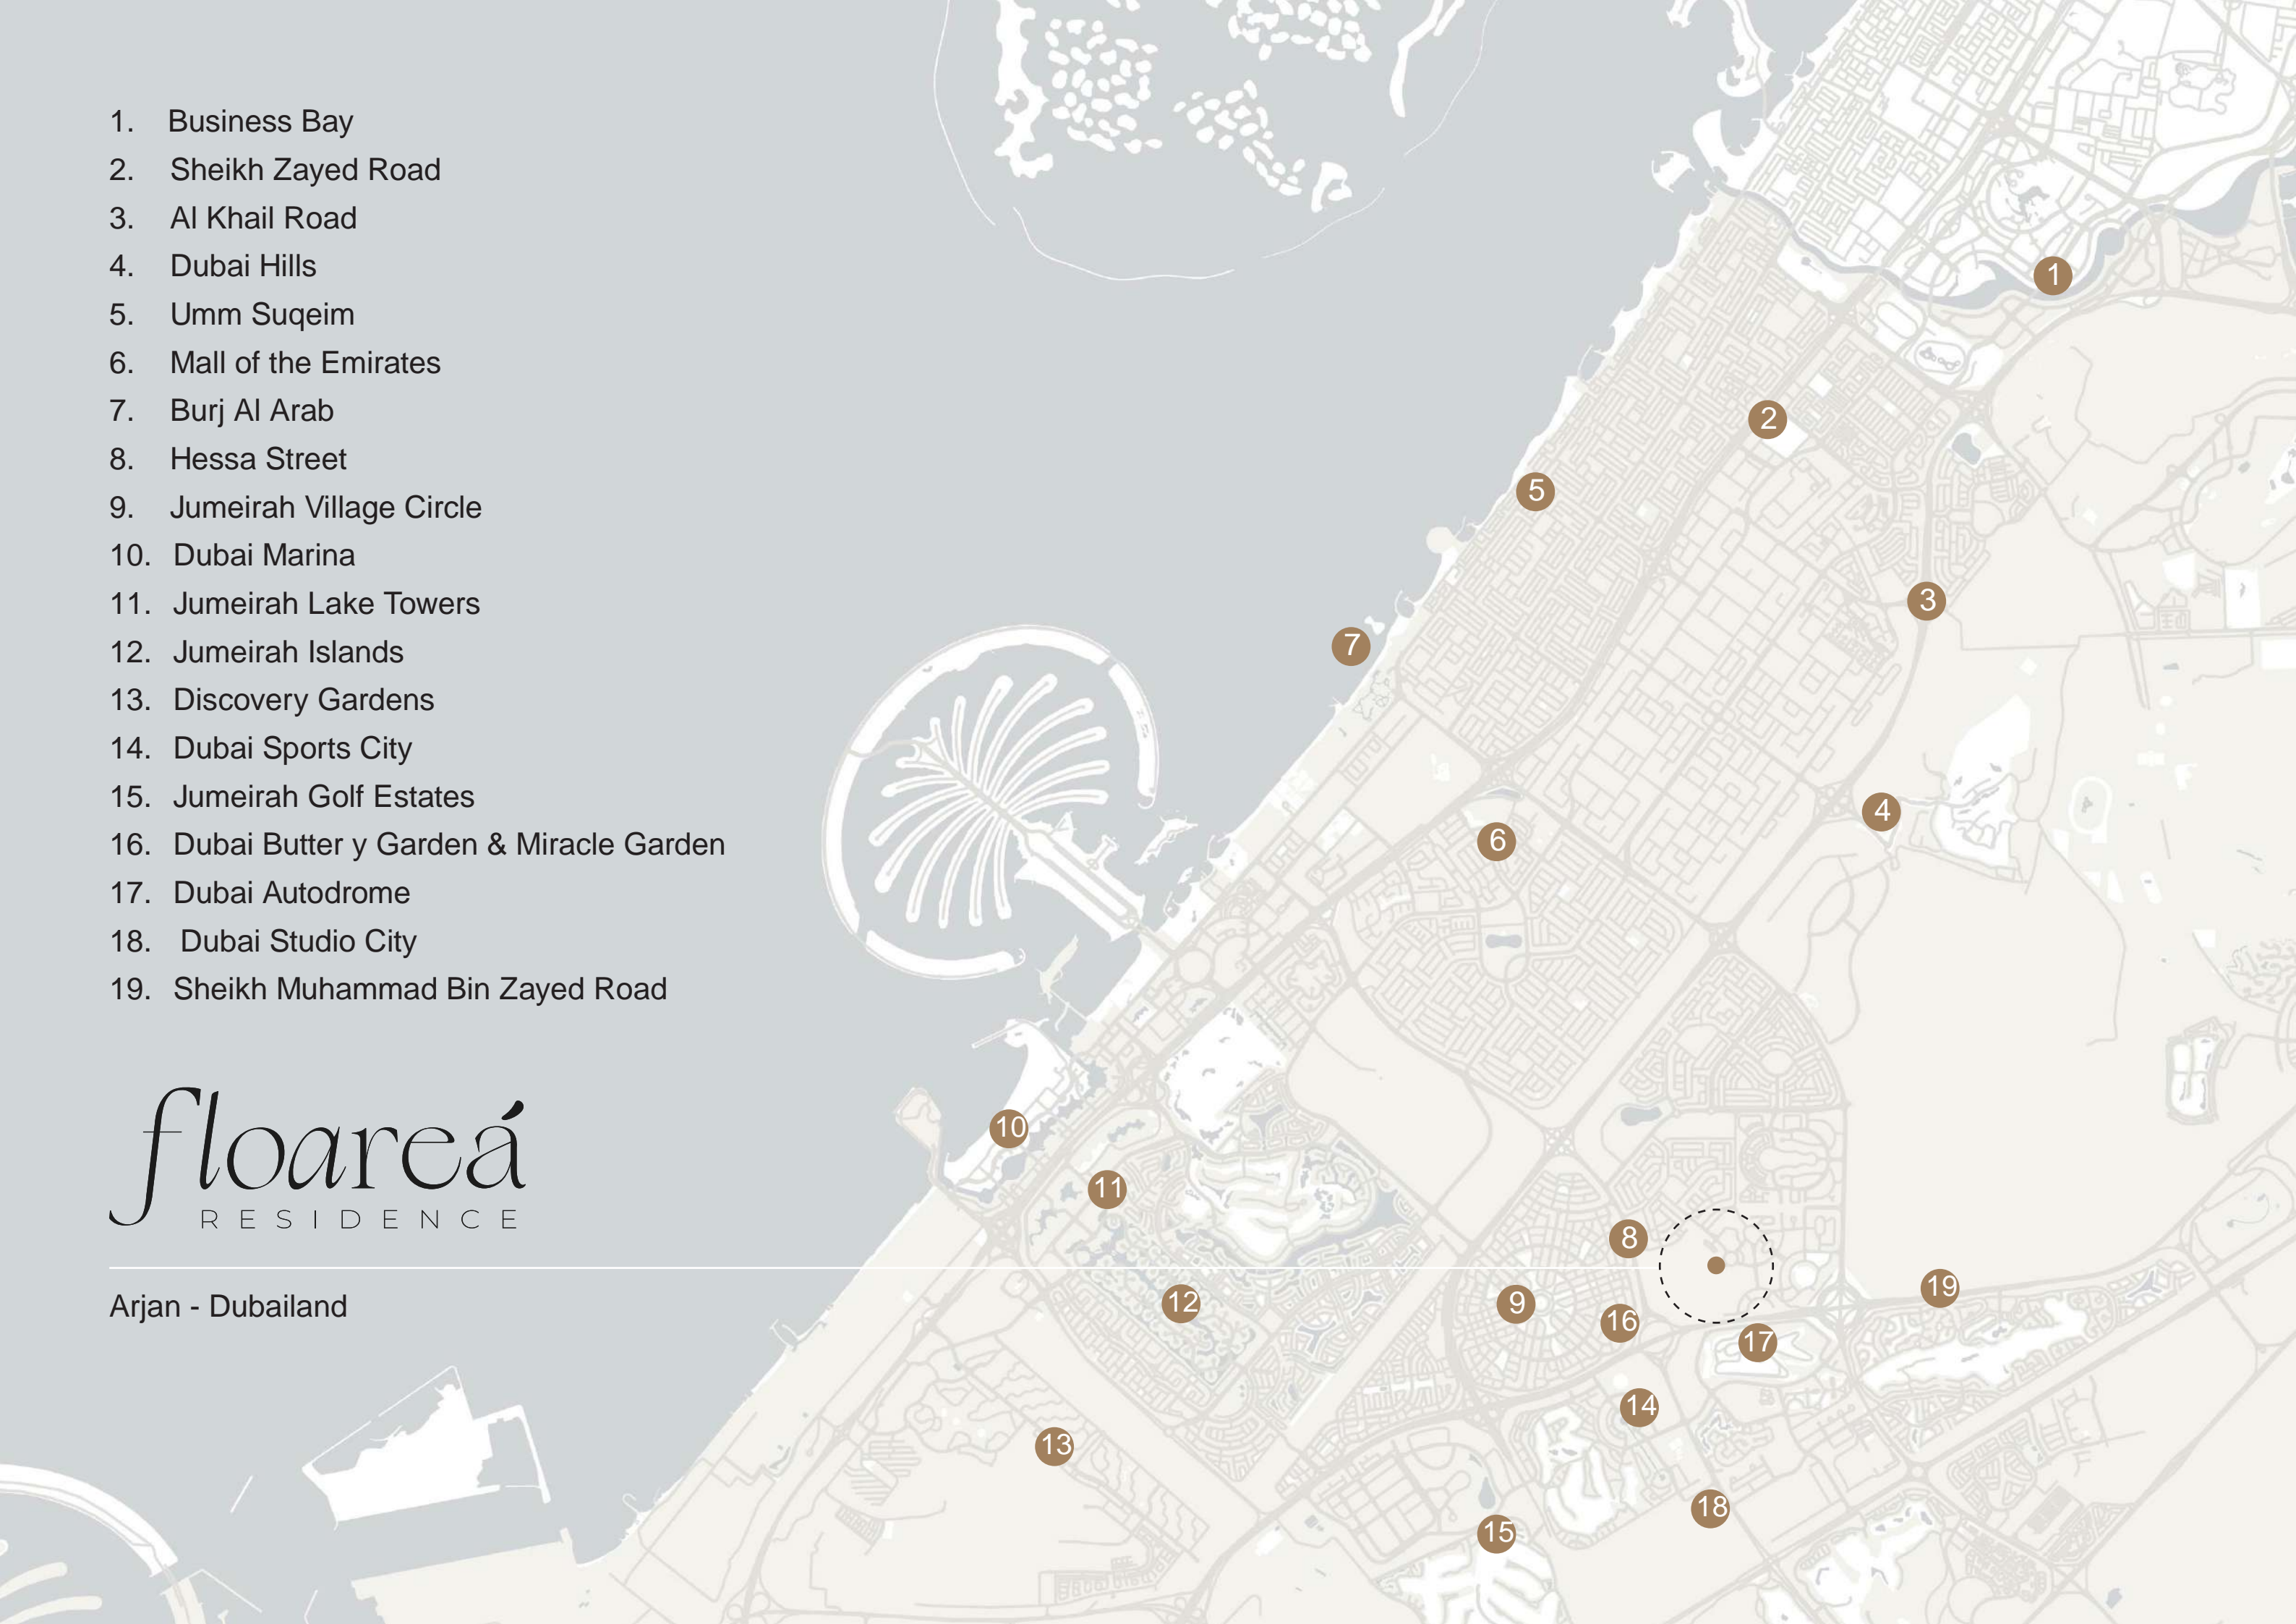

# 2 BEDROOM FLOOR PLAN

Enabling customers to select from a variety of layouts that match their preferences.

1. Business Bay
2. Sheikh Zayed Road
3. Al Khail Road
4. Dubai Hills
5. Umm Suqeim
6. Mall of the Emirates
7. Burj Al Arab
8. Hessa Street
9. Jumeirah Village Circle
10. Dubai Marina
11. Jumeirah Lake Towers
12. Jumeirah Islands
13. Discovery Gardens
14. Dubai Sports City
15. Jumeirah Golf Estates
16. Dubai Butterfly Garden & Miracle Garden
17. Dubai Autodrome
18. Dubai Studio City
19. Sheikh Muhammad Bin Zayed Road

# *floareá*

RESIDENCE

Arjan - Dubailand