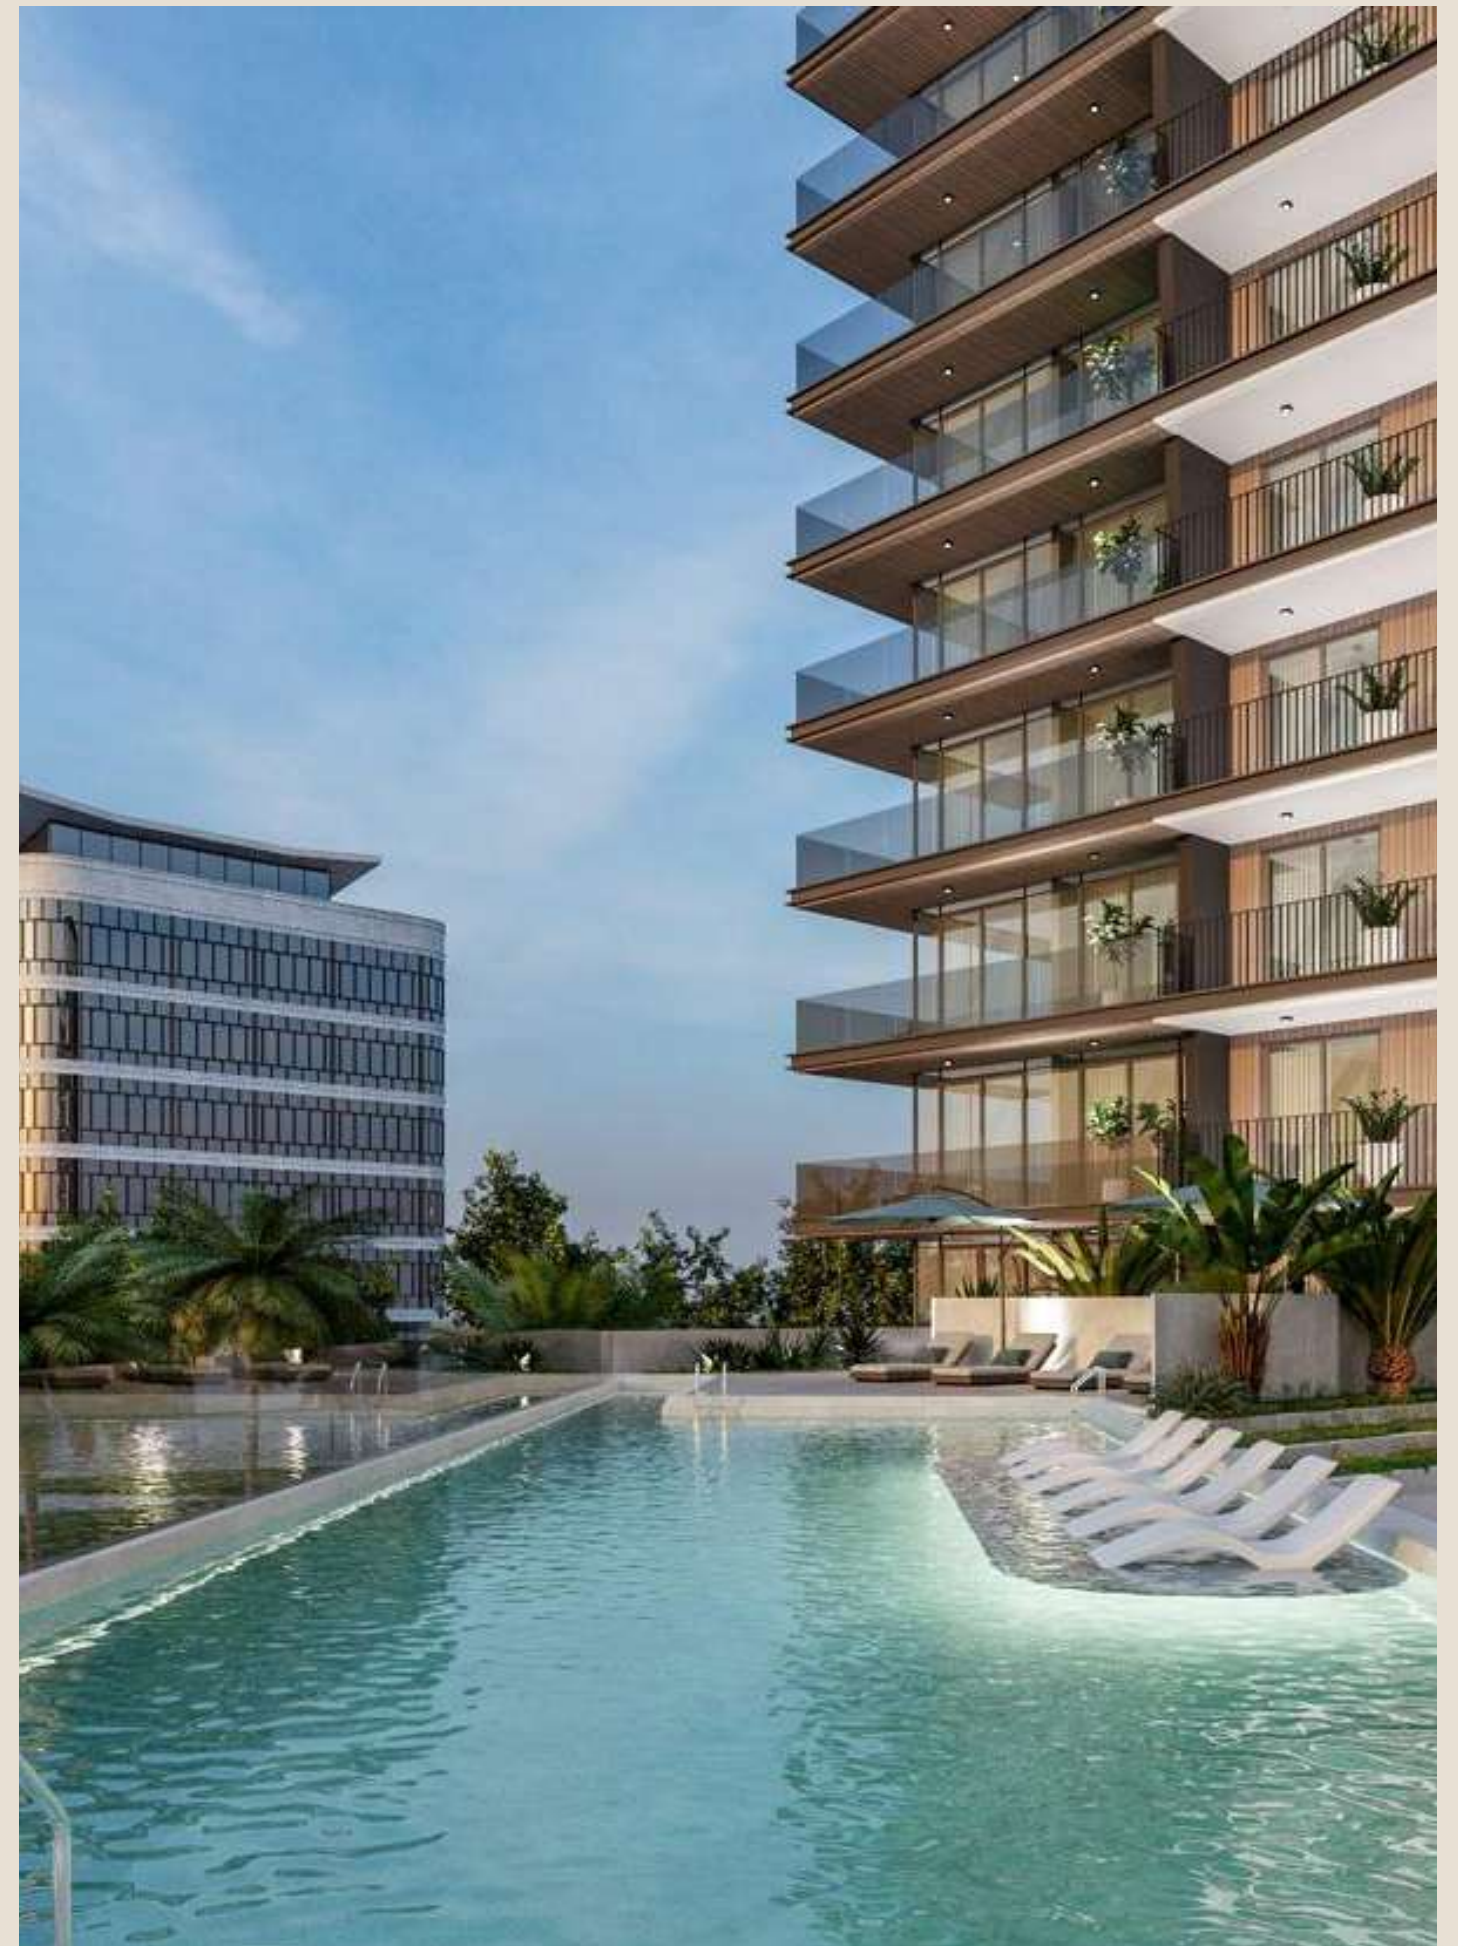

## Where Nature and Urbanity Unite

At the heart of every Floarea enclave lies Central Park, a lush haven merging natural serenity with urban vitality. The öË áÁ ñý ñ~ùÁ ²x ËÇùñ²÷Ç Á² ËùýåË ù where residents can wander along curated pathways adorned with Á ñ Ë ù²÷Çùñý ²2ù Ë~ý÷Çùá ù²Ë ÞË á a communal gathering space.

With a commitment to sustainability, the Central Park stands as a living testament to the harmonious coexistence of nature and öýÇË ÷ùñá 'á÷Ø3ùá÷ 'á á÷Øù²ññù ýù ÷ 'á÷Ç its vibrant embrace.

---

# The Enchanted Floareá Swimming Pool

Immerse yourself in the epitome of aquatic luxury at Floareá's enchanting swimming pool. A glistening sanctuary designed to captivate the senses, this pool is more than a mere amenity – it's a realm where water shimmers like liquid sapphire under the sun's embrace.

Whether you seek invigorating morning laps or serene twilight reflections, Floareá's swimming pool offers an oasis of tranquility.

---

---