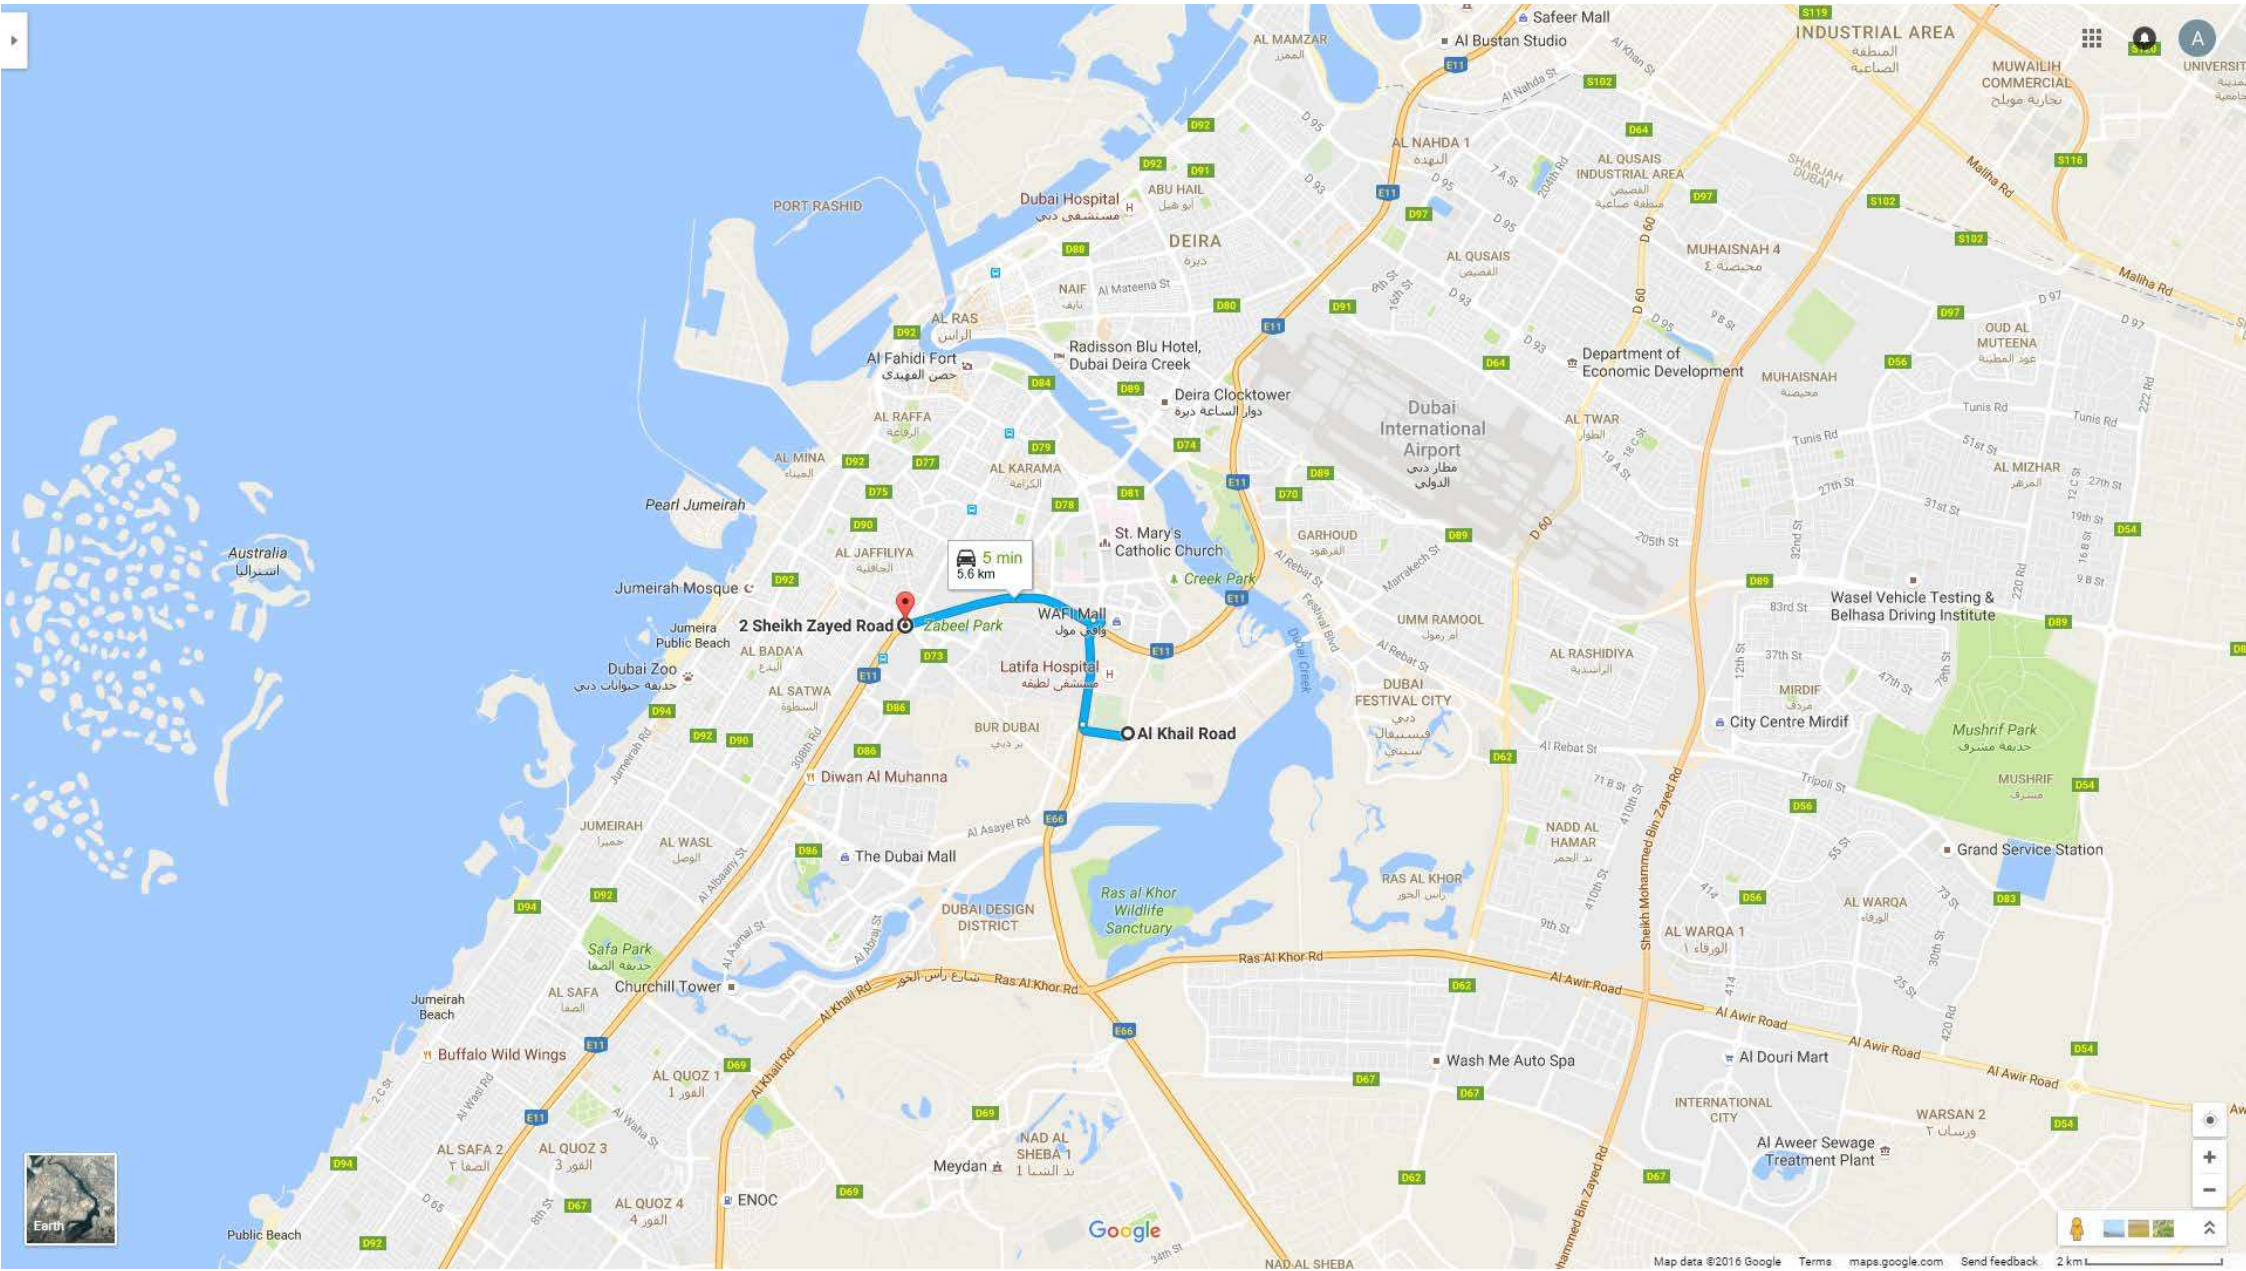

5 min
5.5 km

Google

Google

5 min
5.6 km

2 Sheikh Zayed Road

Al Khalil Road

2 min
2.2 km

Unit Mix