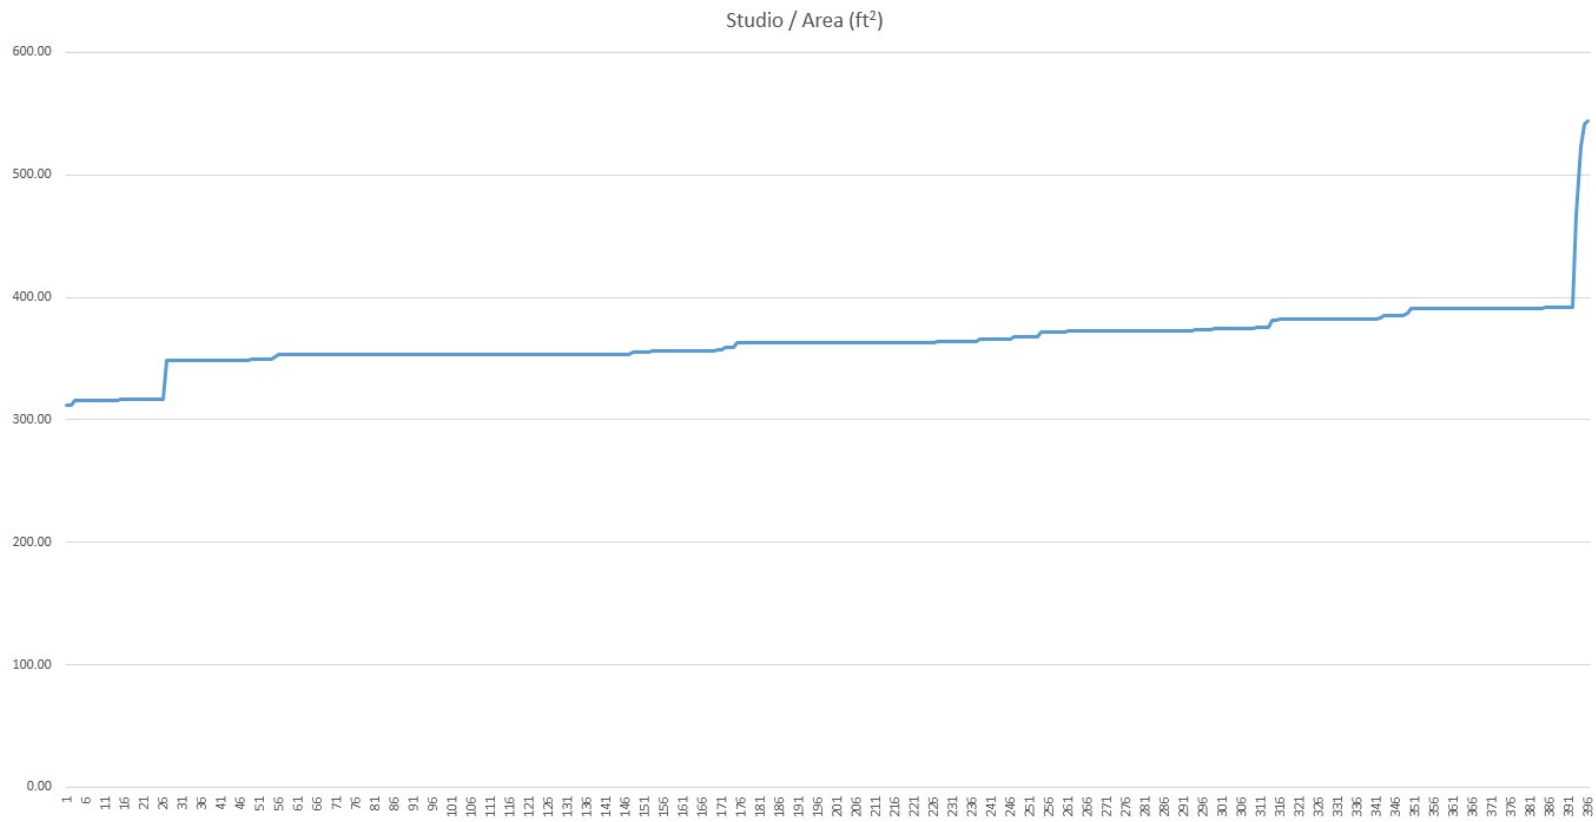

Unit Mix

396 studio apartments from 312 ft² to 544 ft²

218 one bedroom apartments from 577 ft² to 1770 ft²

20 Two bedroom apartments from 1070 ft² to 2052 ft²

Furniture

Optional.

APARTMENTS				
TYPE/FLOOR	STUDIO	ONE BEDROOM	TWO BEDROOM	TOTAL
1ST FLOOR	4	21	0	25.00
2ND FLOOR	27	12	0	39
3RD TO 12TH FLOOR	280	130	10	420
13TH FLOOR	23	12	2	37
14TH FLOOR	19	12	2	33
15TH FLOOR	15	12	2	29
16TH FLOOR	15	10	2	27
17TH FLOOR	13	9	2	24
TOTAL	396	218	20	634

396 studio apartments from 312 ft² to 544 ft²