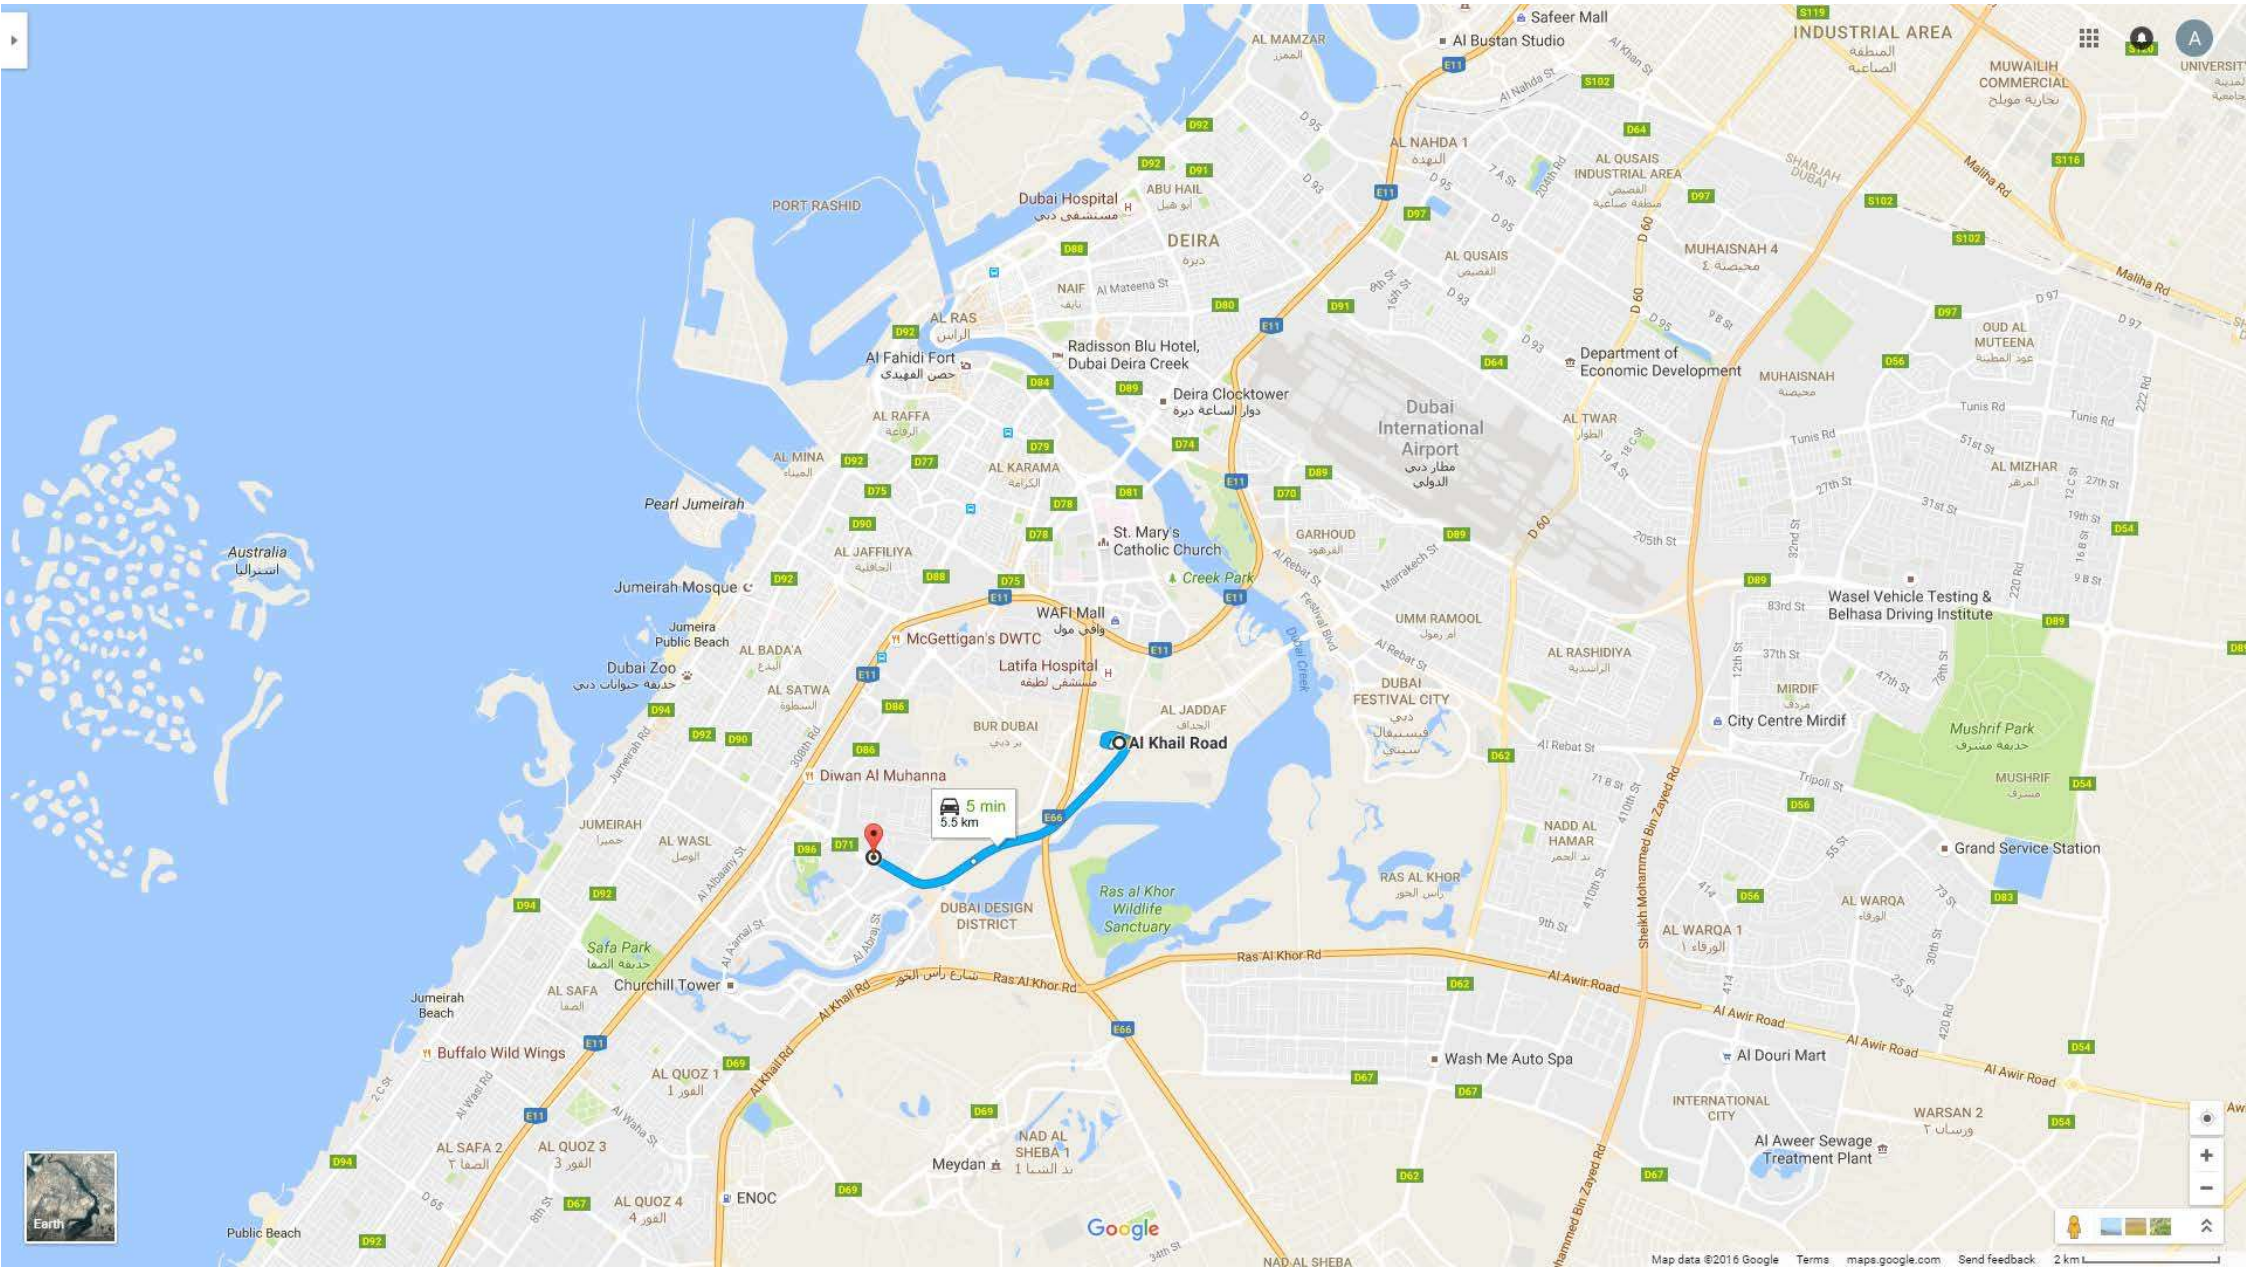

5 min
5.5 km

Google

Google

5 min
5.6 km

2 Sheikh Zayed Road

Al Khalil Road

2 min
2.2 km

Unit Mix