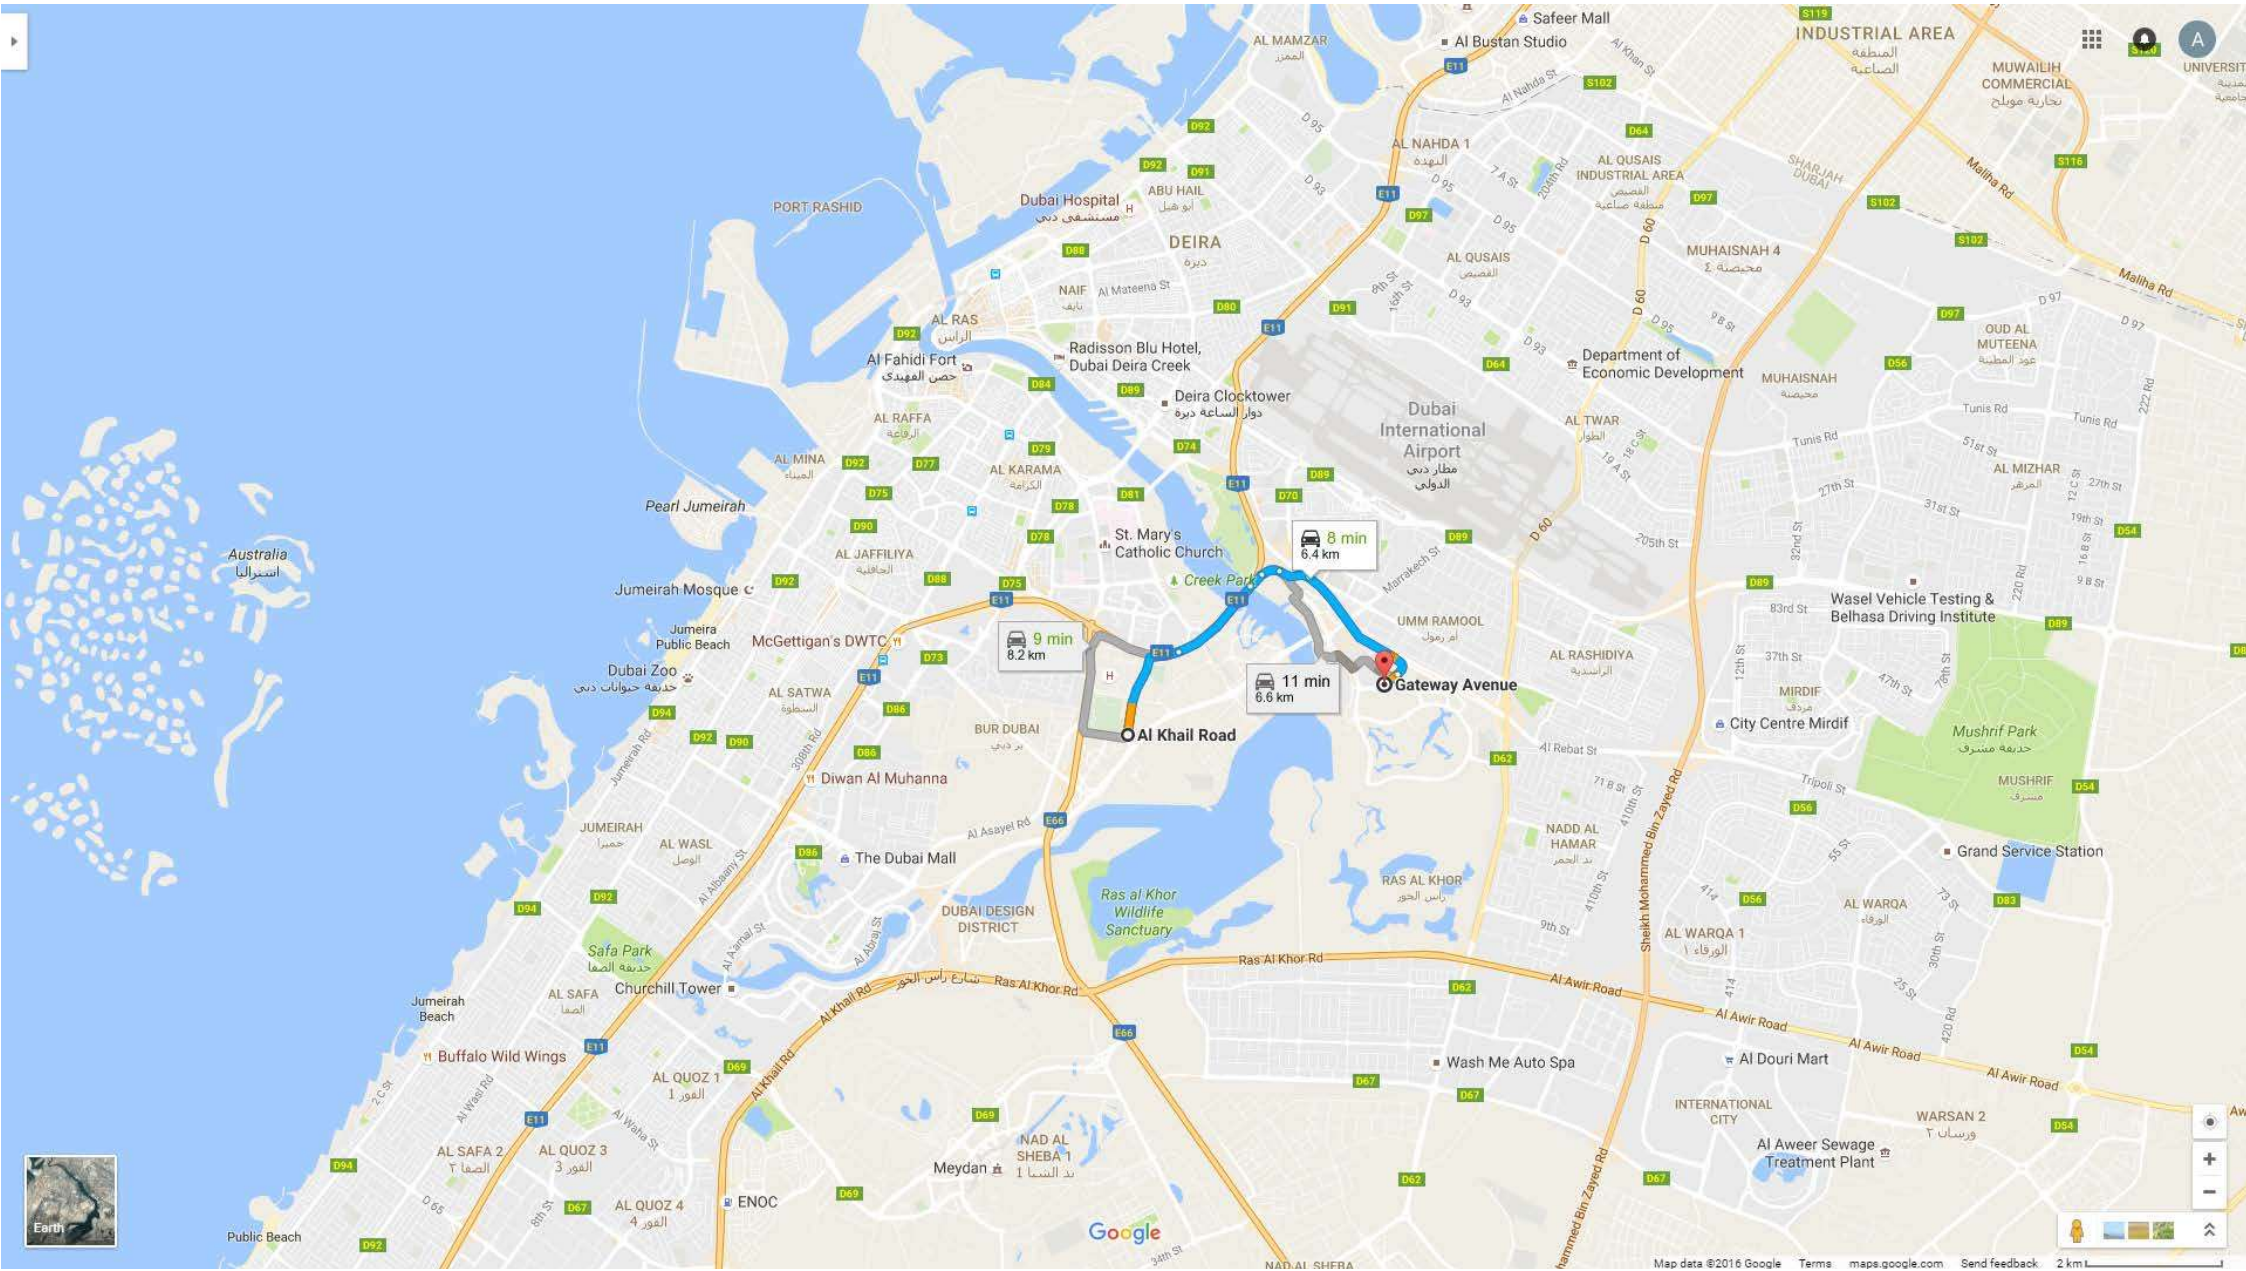

5 min
5.5 km

Google

Google

5 min
5.6 km

2 Sheikh Zayed Road

Al Khalil Road

2 min
2.2 km

Unit Mix