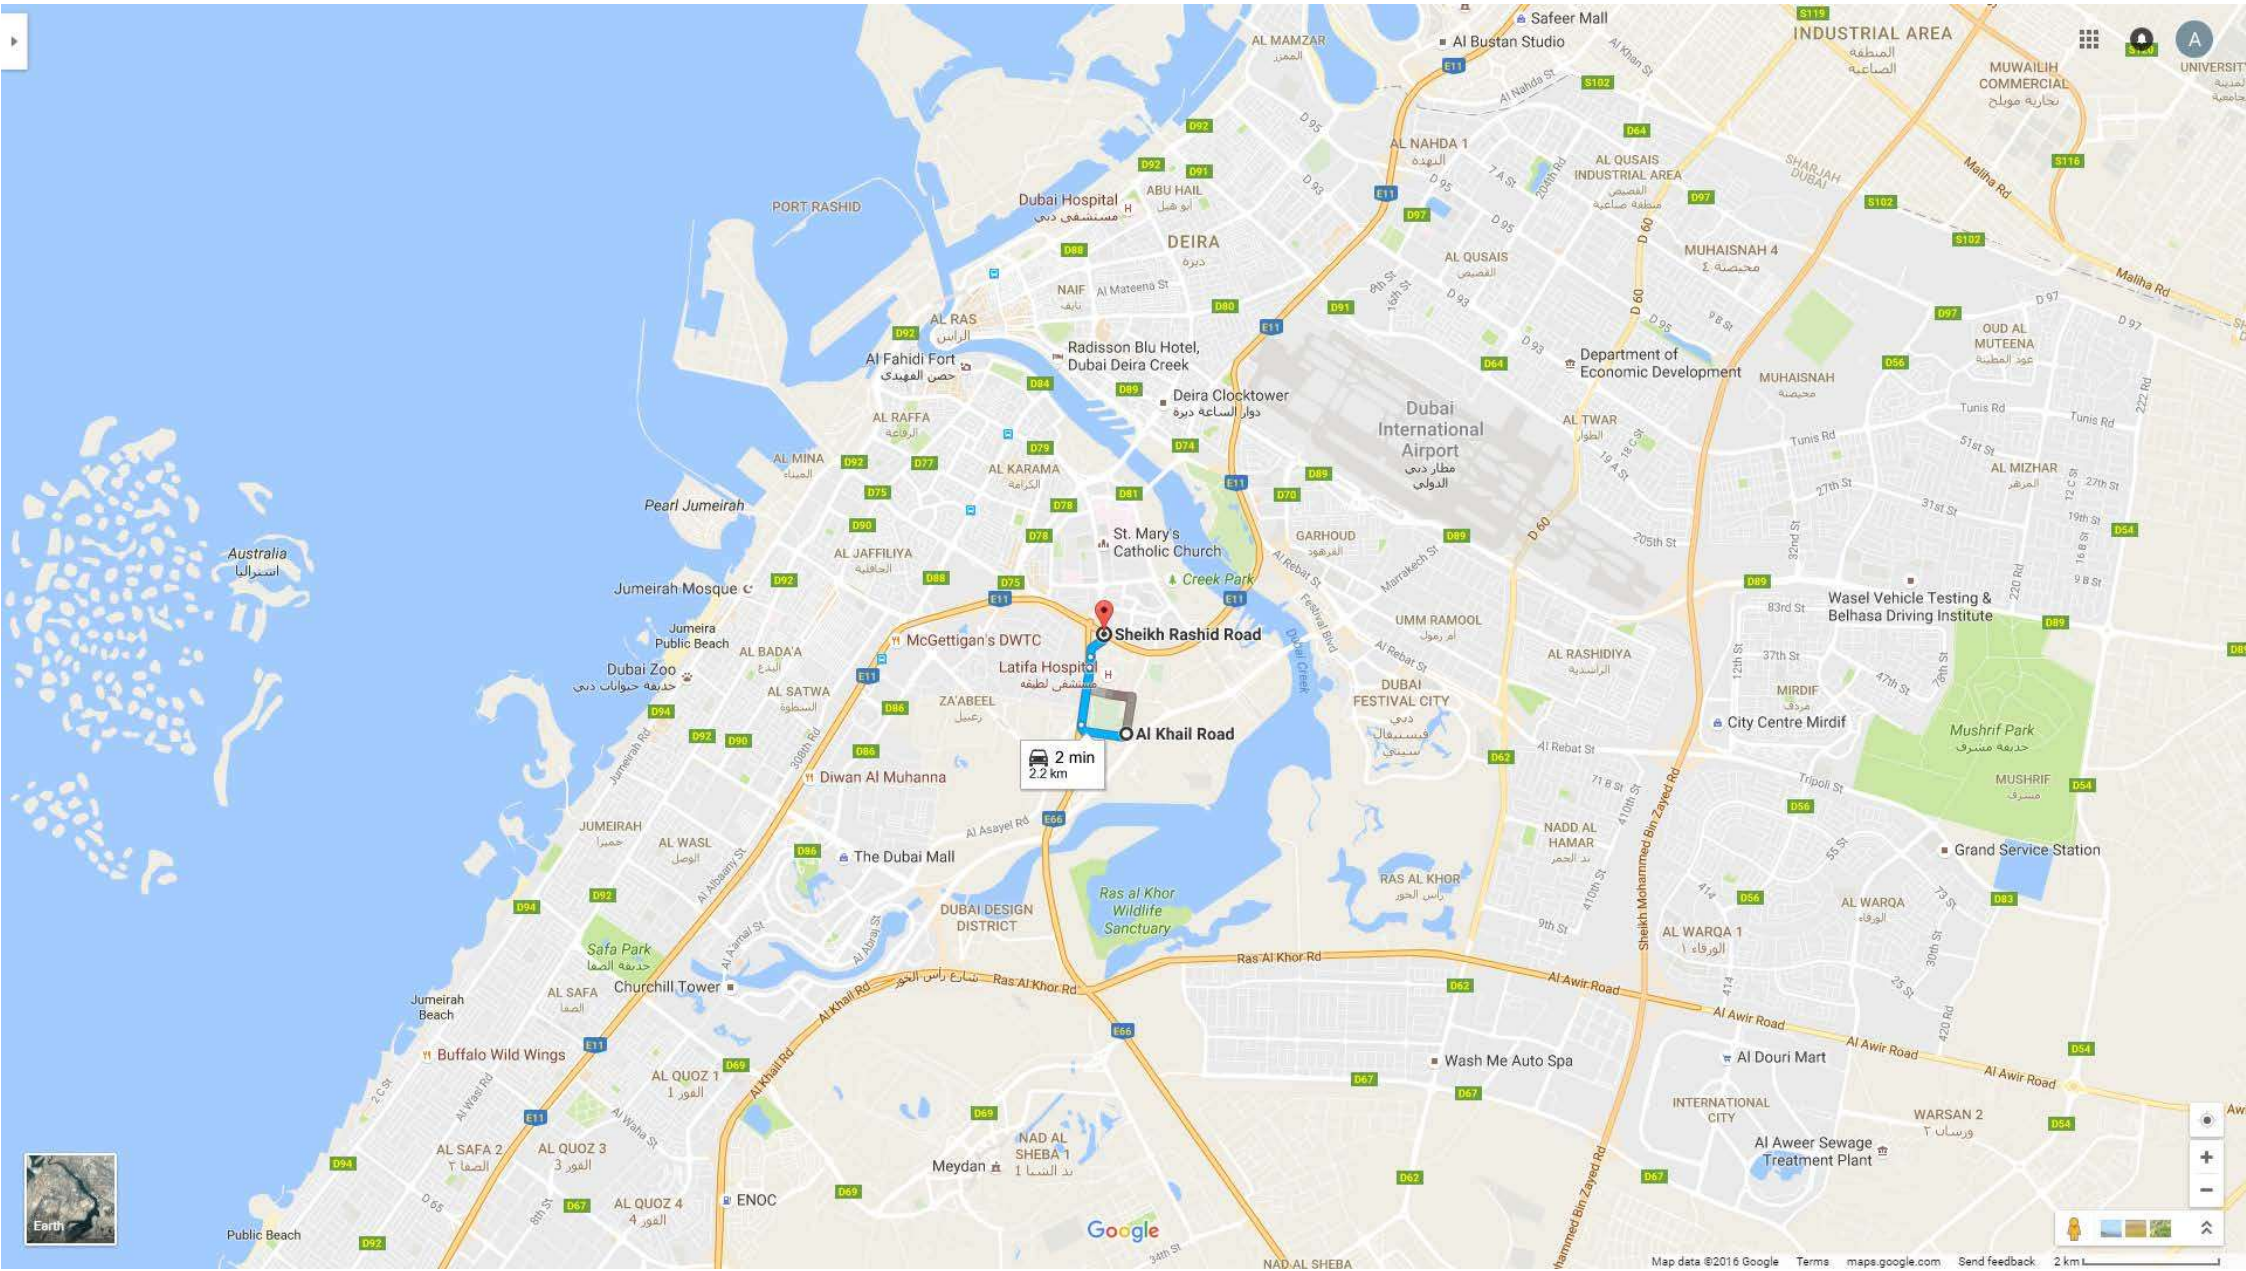

5 min
5.5 km

Google

Google

5 min
5.6 km

2 Sheikh Zayed Road

Al Khalil Road

2 min
2.2 km

Unit Mix