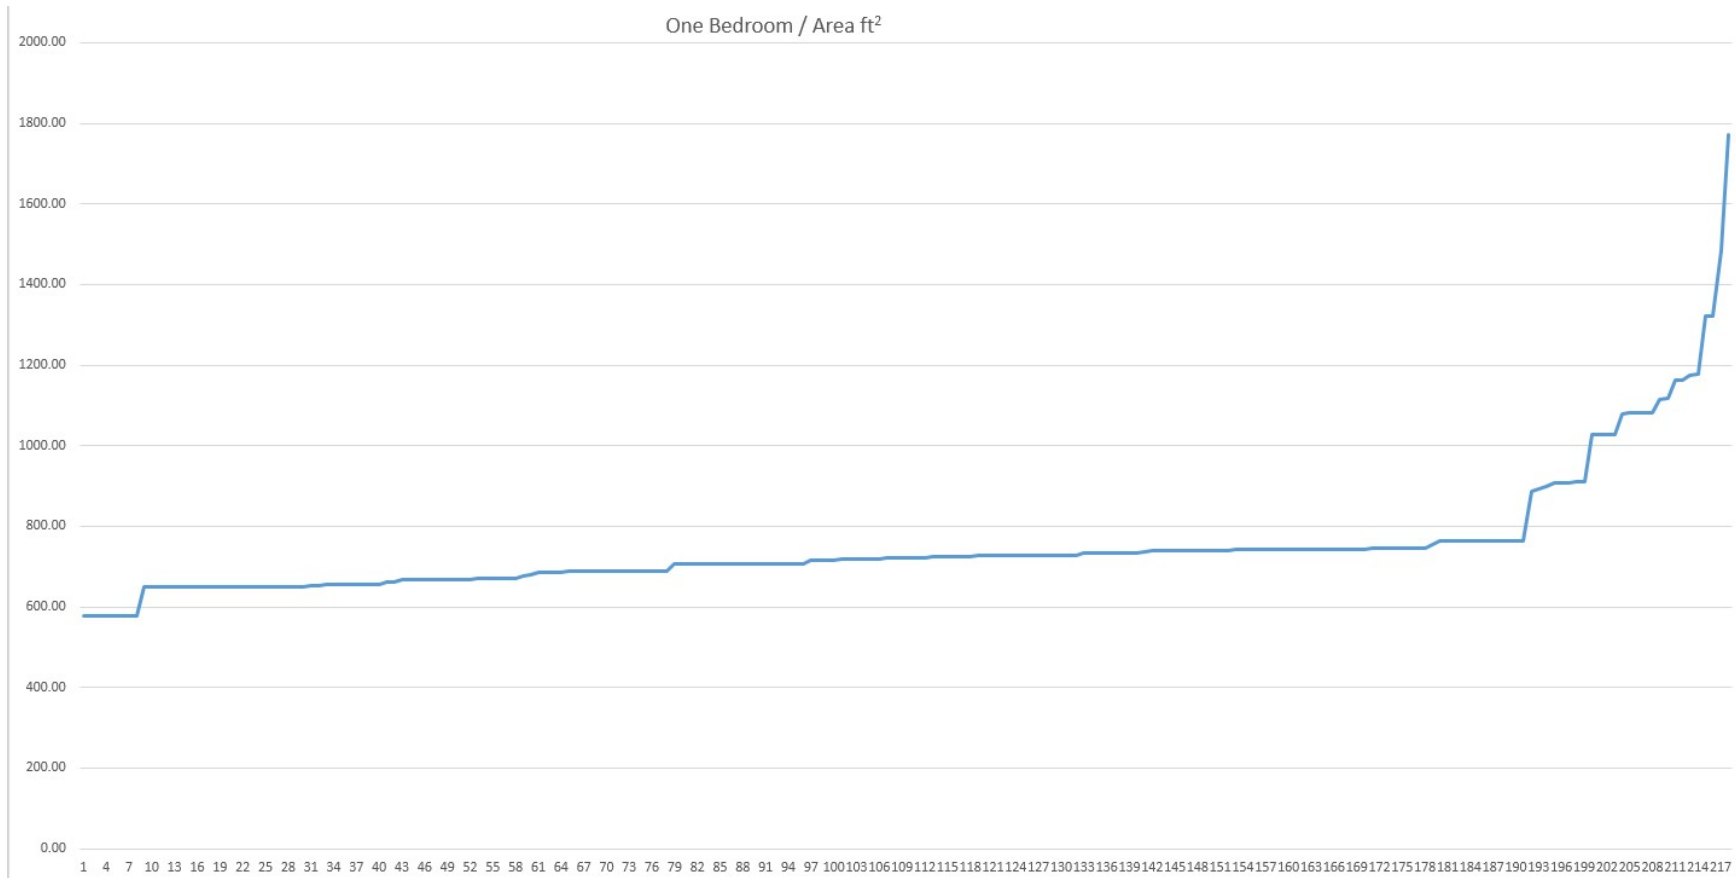

218 one bedroom apartments from 577 ft² to 1770 ft²