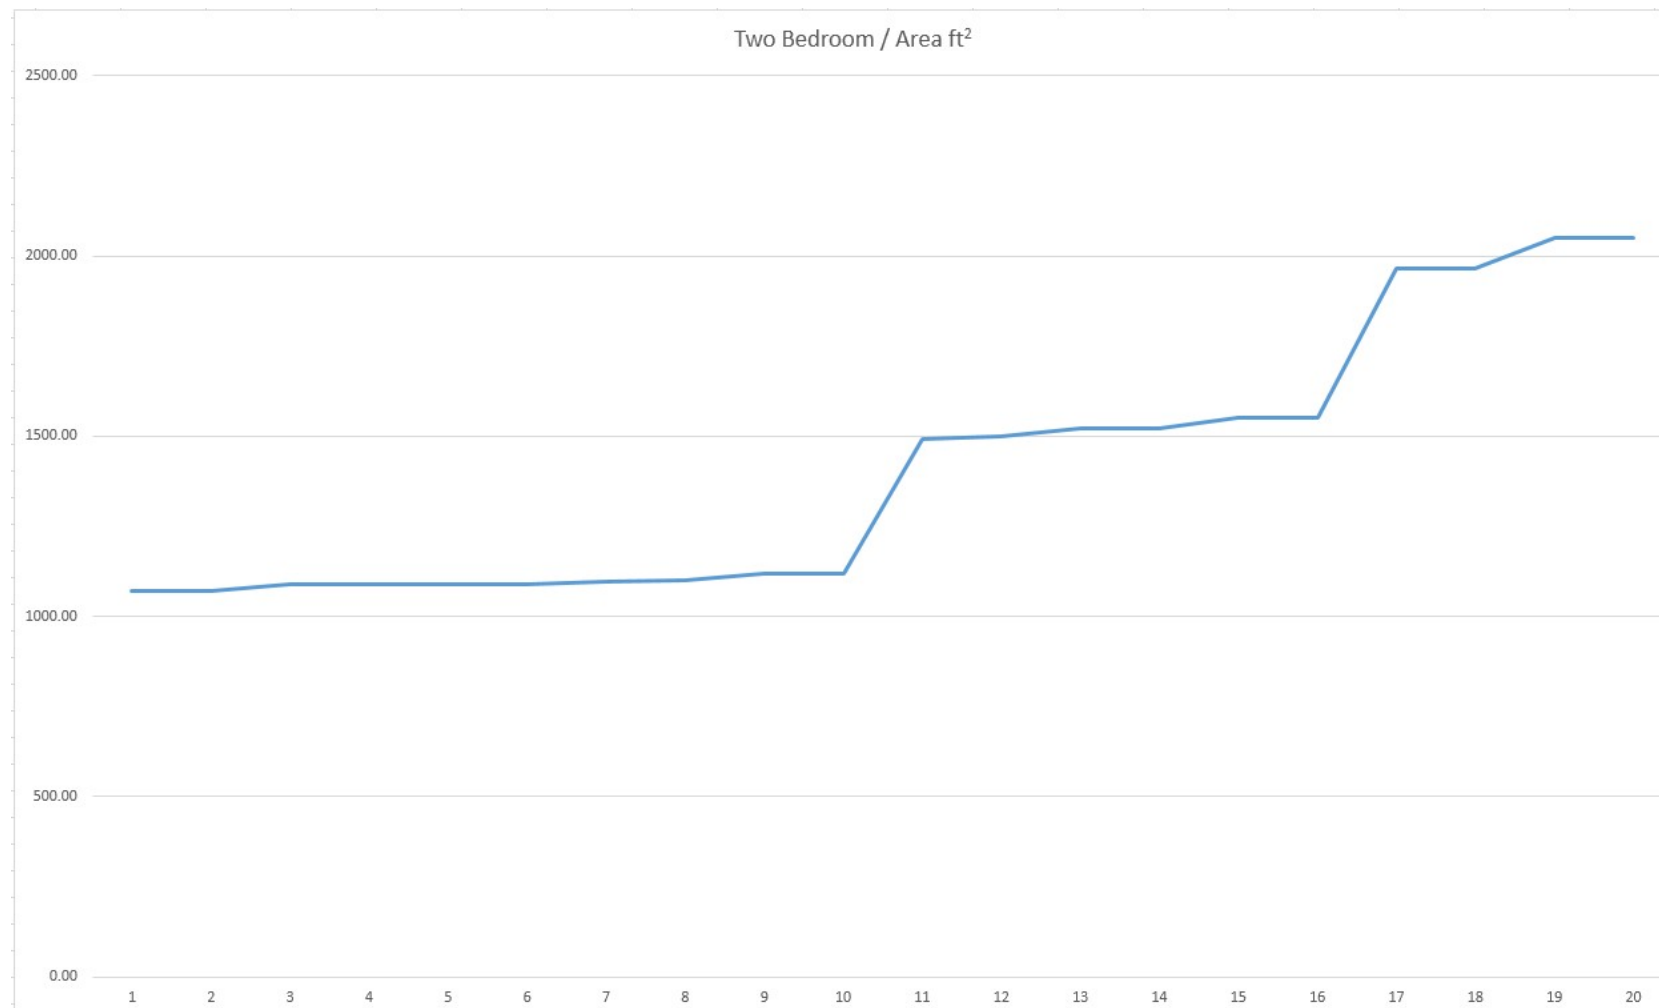

20 Twobedroom apartments from 1070 ft² to 2052 ft²