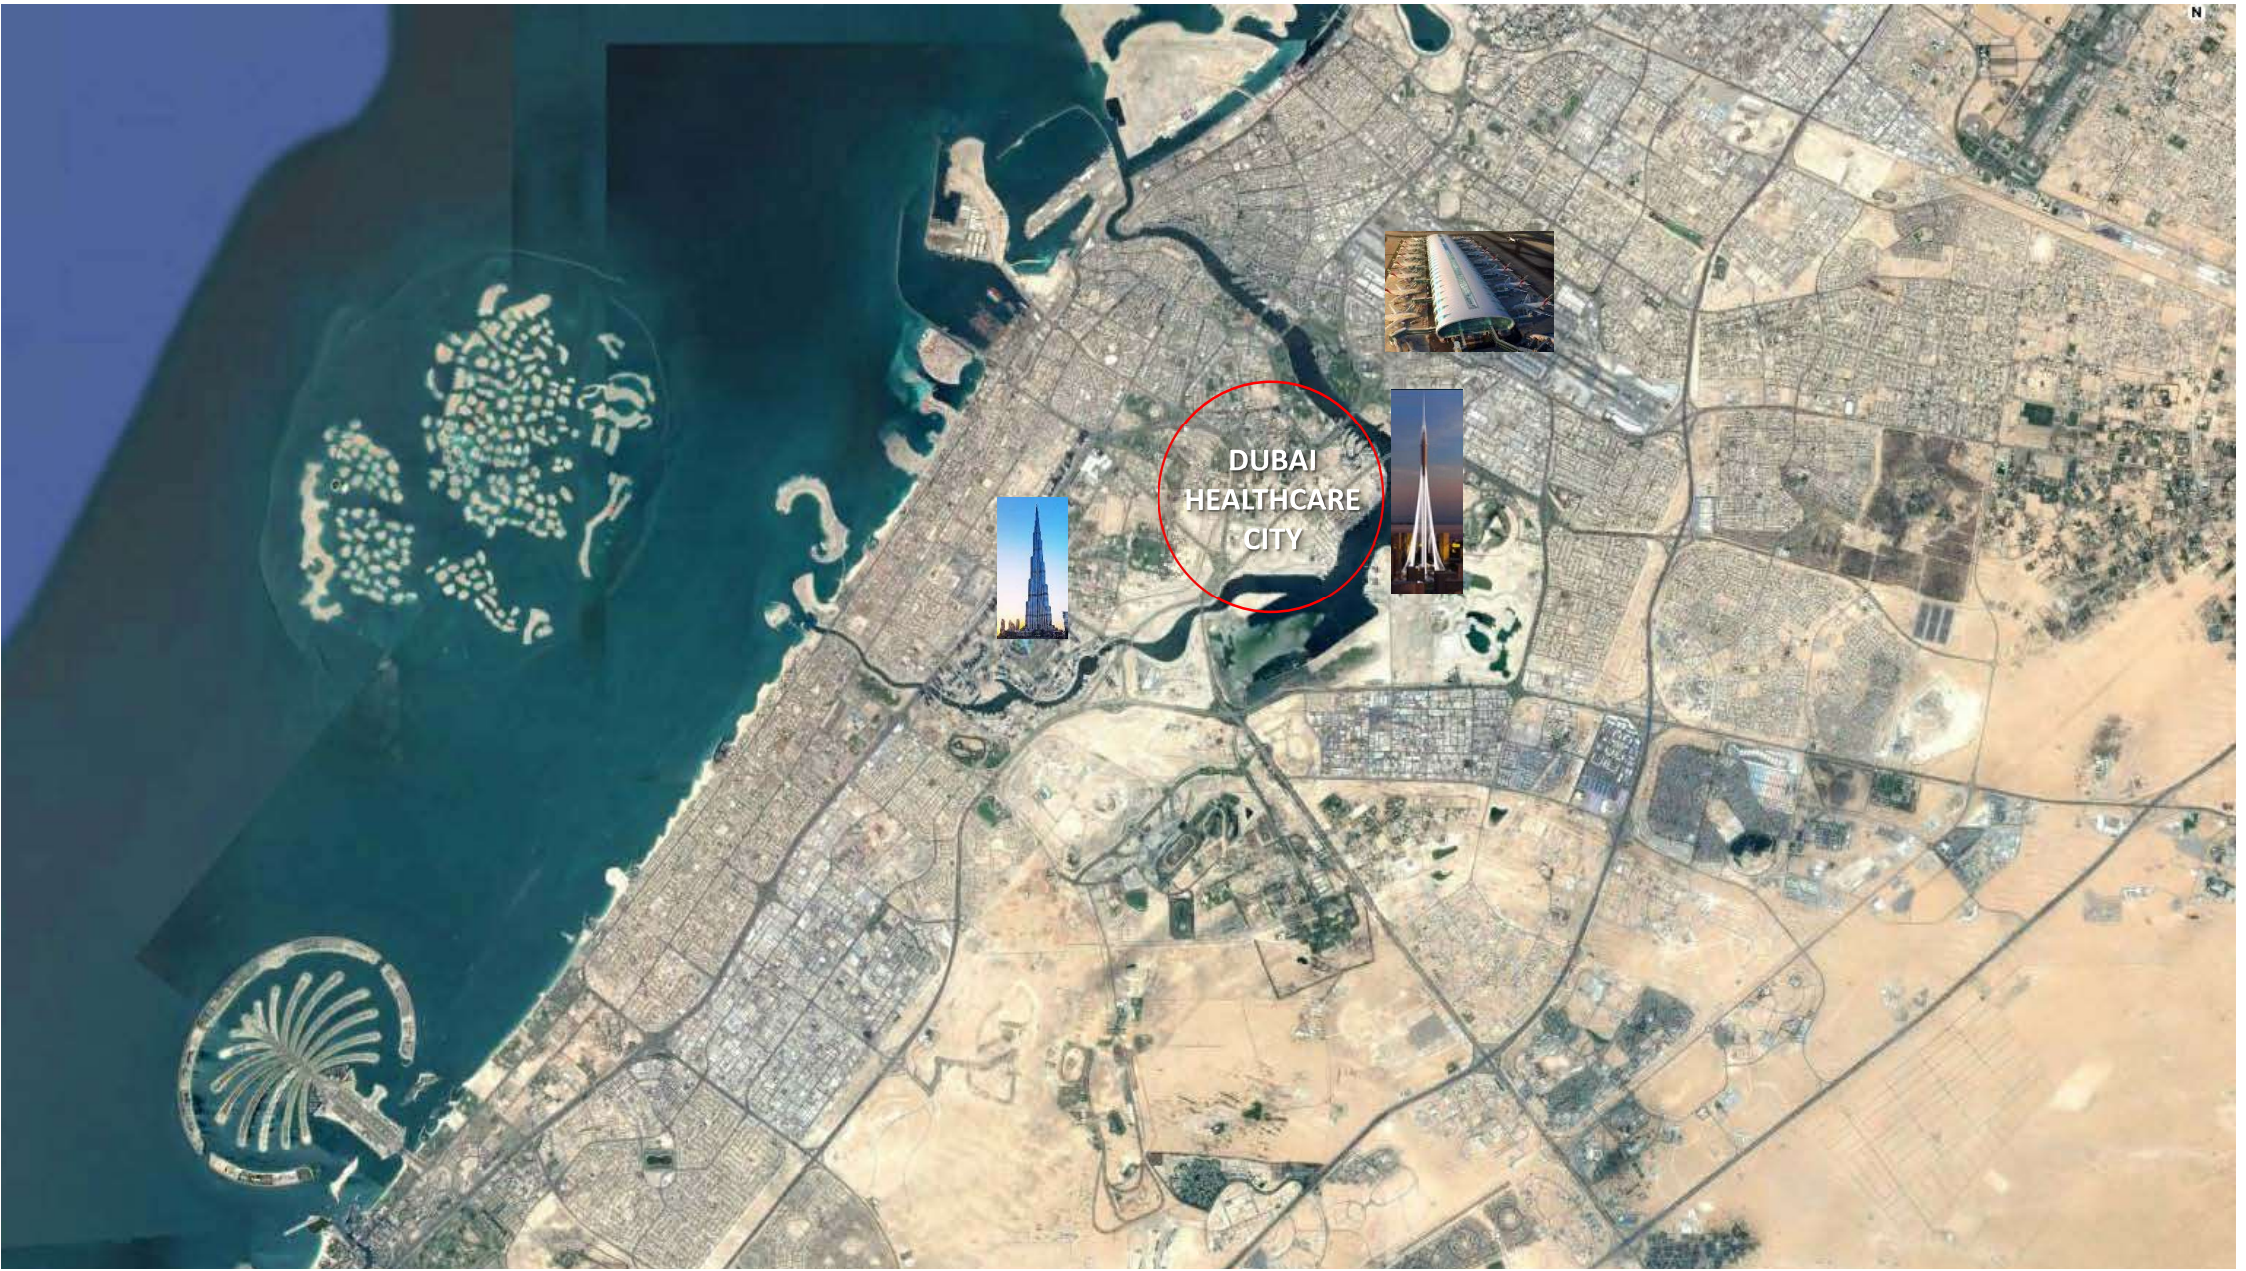

17th Residential (Layout 6)

Roof (No roof garden)

Notes:

Service charge ----- AED per square feet

District cooling

DUBAI
HEALTHCARE
CITY

OUD MEITHA ROAD

ZA'ABEEL ROAD

5 min
5.5 km

Google

Google

5 min
5.6 km

2 Sheikh Zayed Road

Al Khalil Road

2 min
2.2 km

Unit Mix