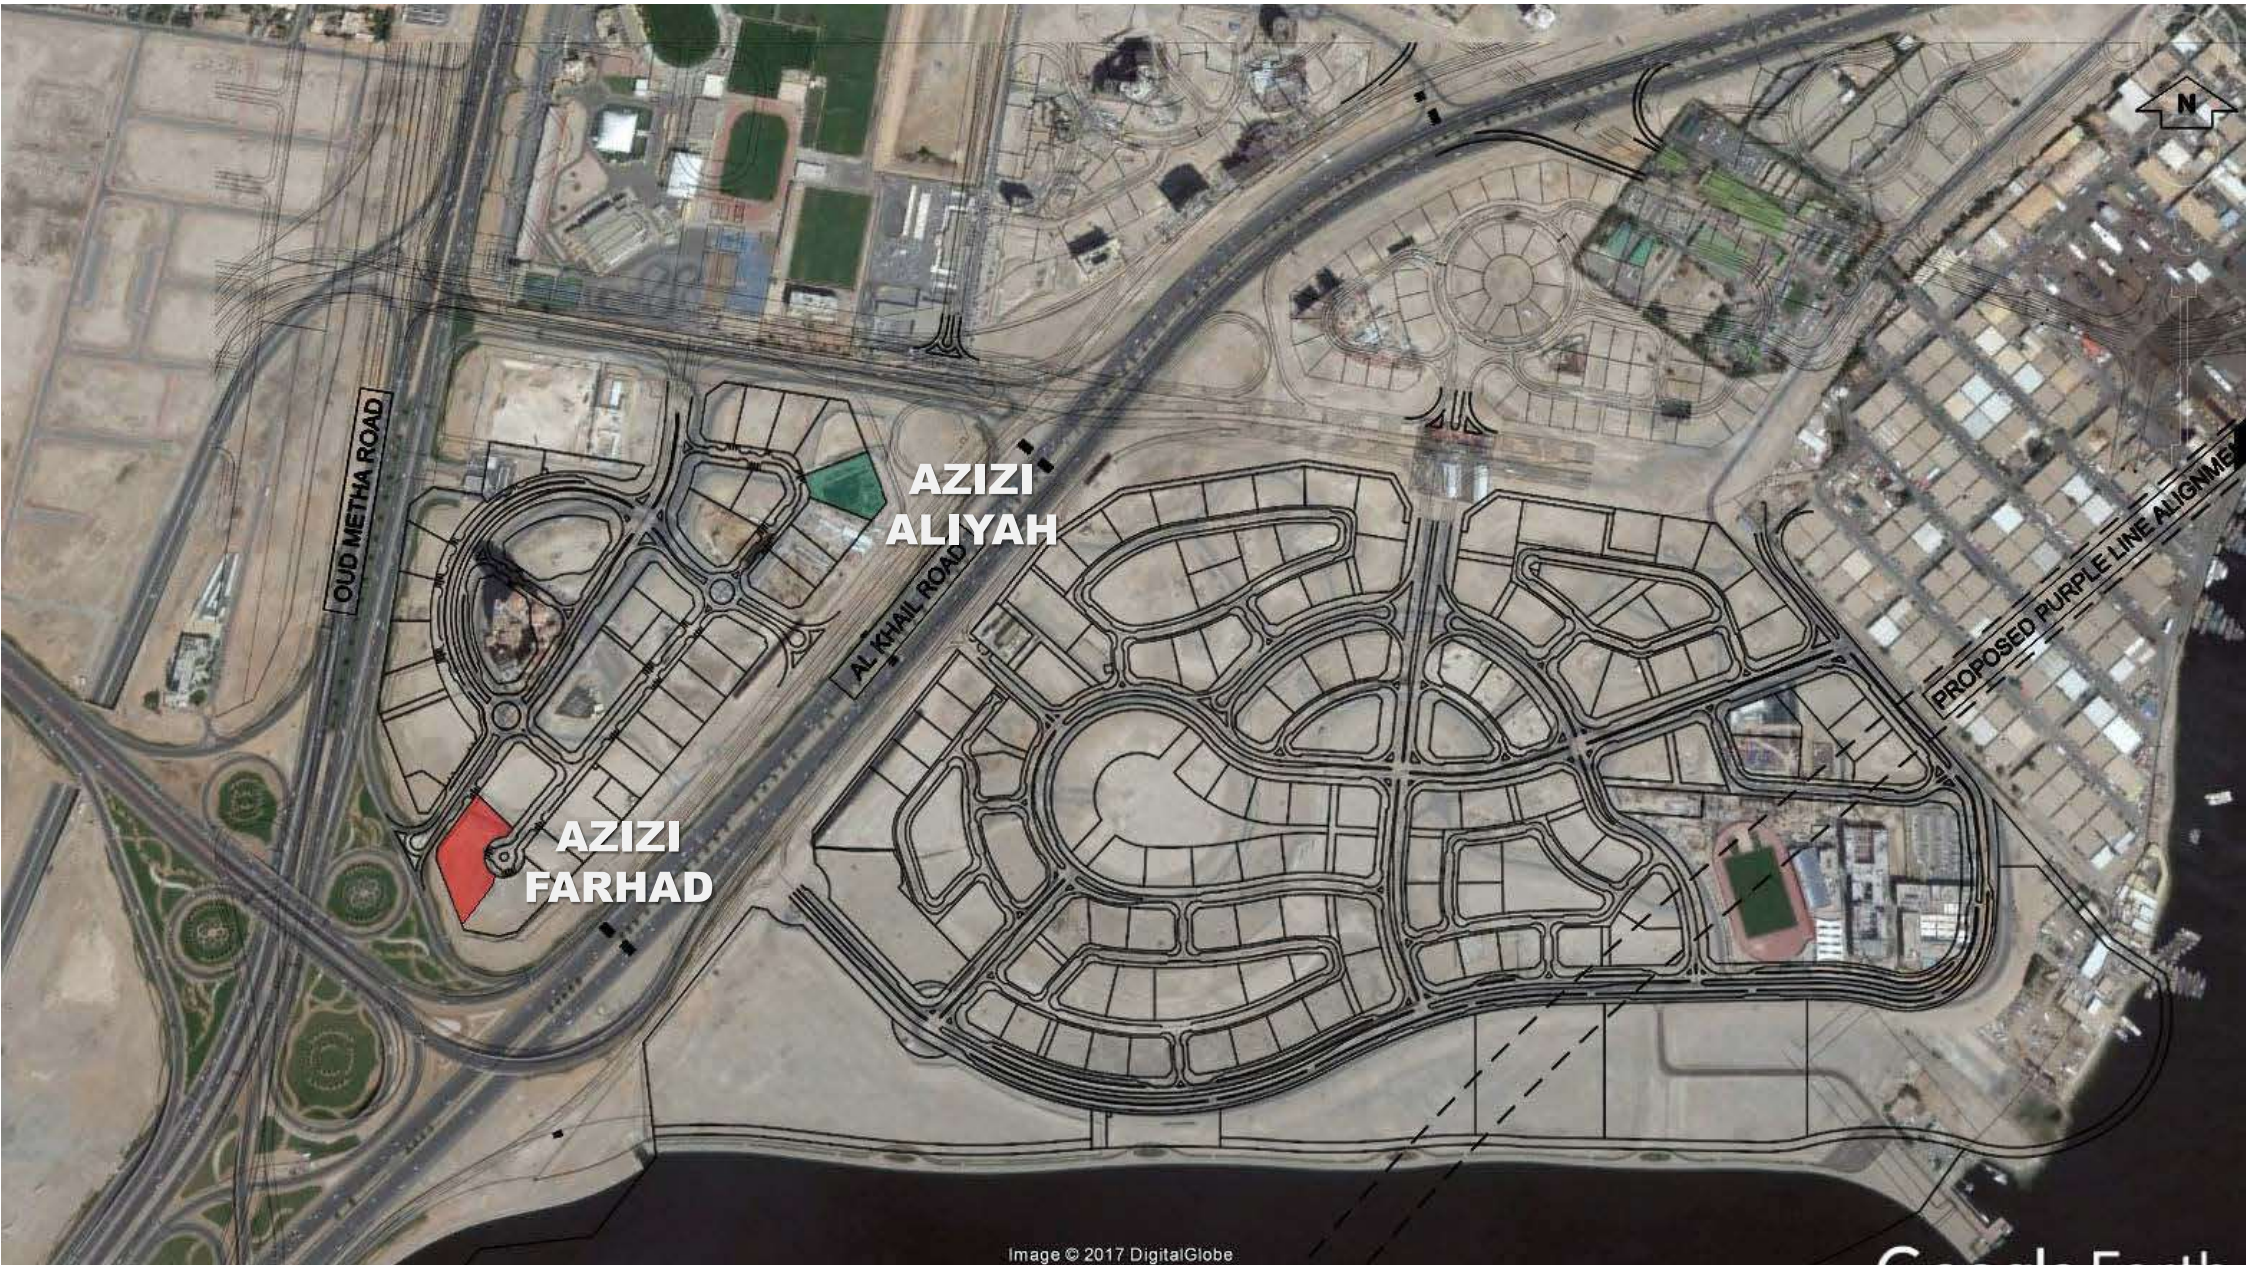

17th Residential (Layout 6)

Roof (No roof garden)

Notes:

Service charge ----- AED per square feet

District cooling

DUBAI
HEALTHCARE
CITY

OUD MEITHA ROAD

ZA'ABEEL ROAD

5 min
5.5 km

Google

Google

5 min
5.6 km

2 Sheikh Zayed Road

Al Khalil Road

2 min
2.2 km

Unit Mix