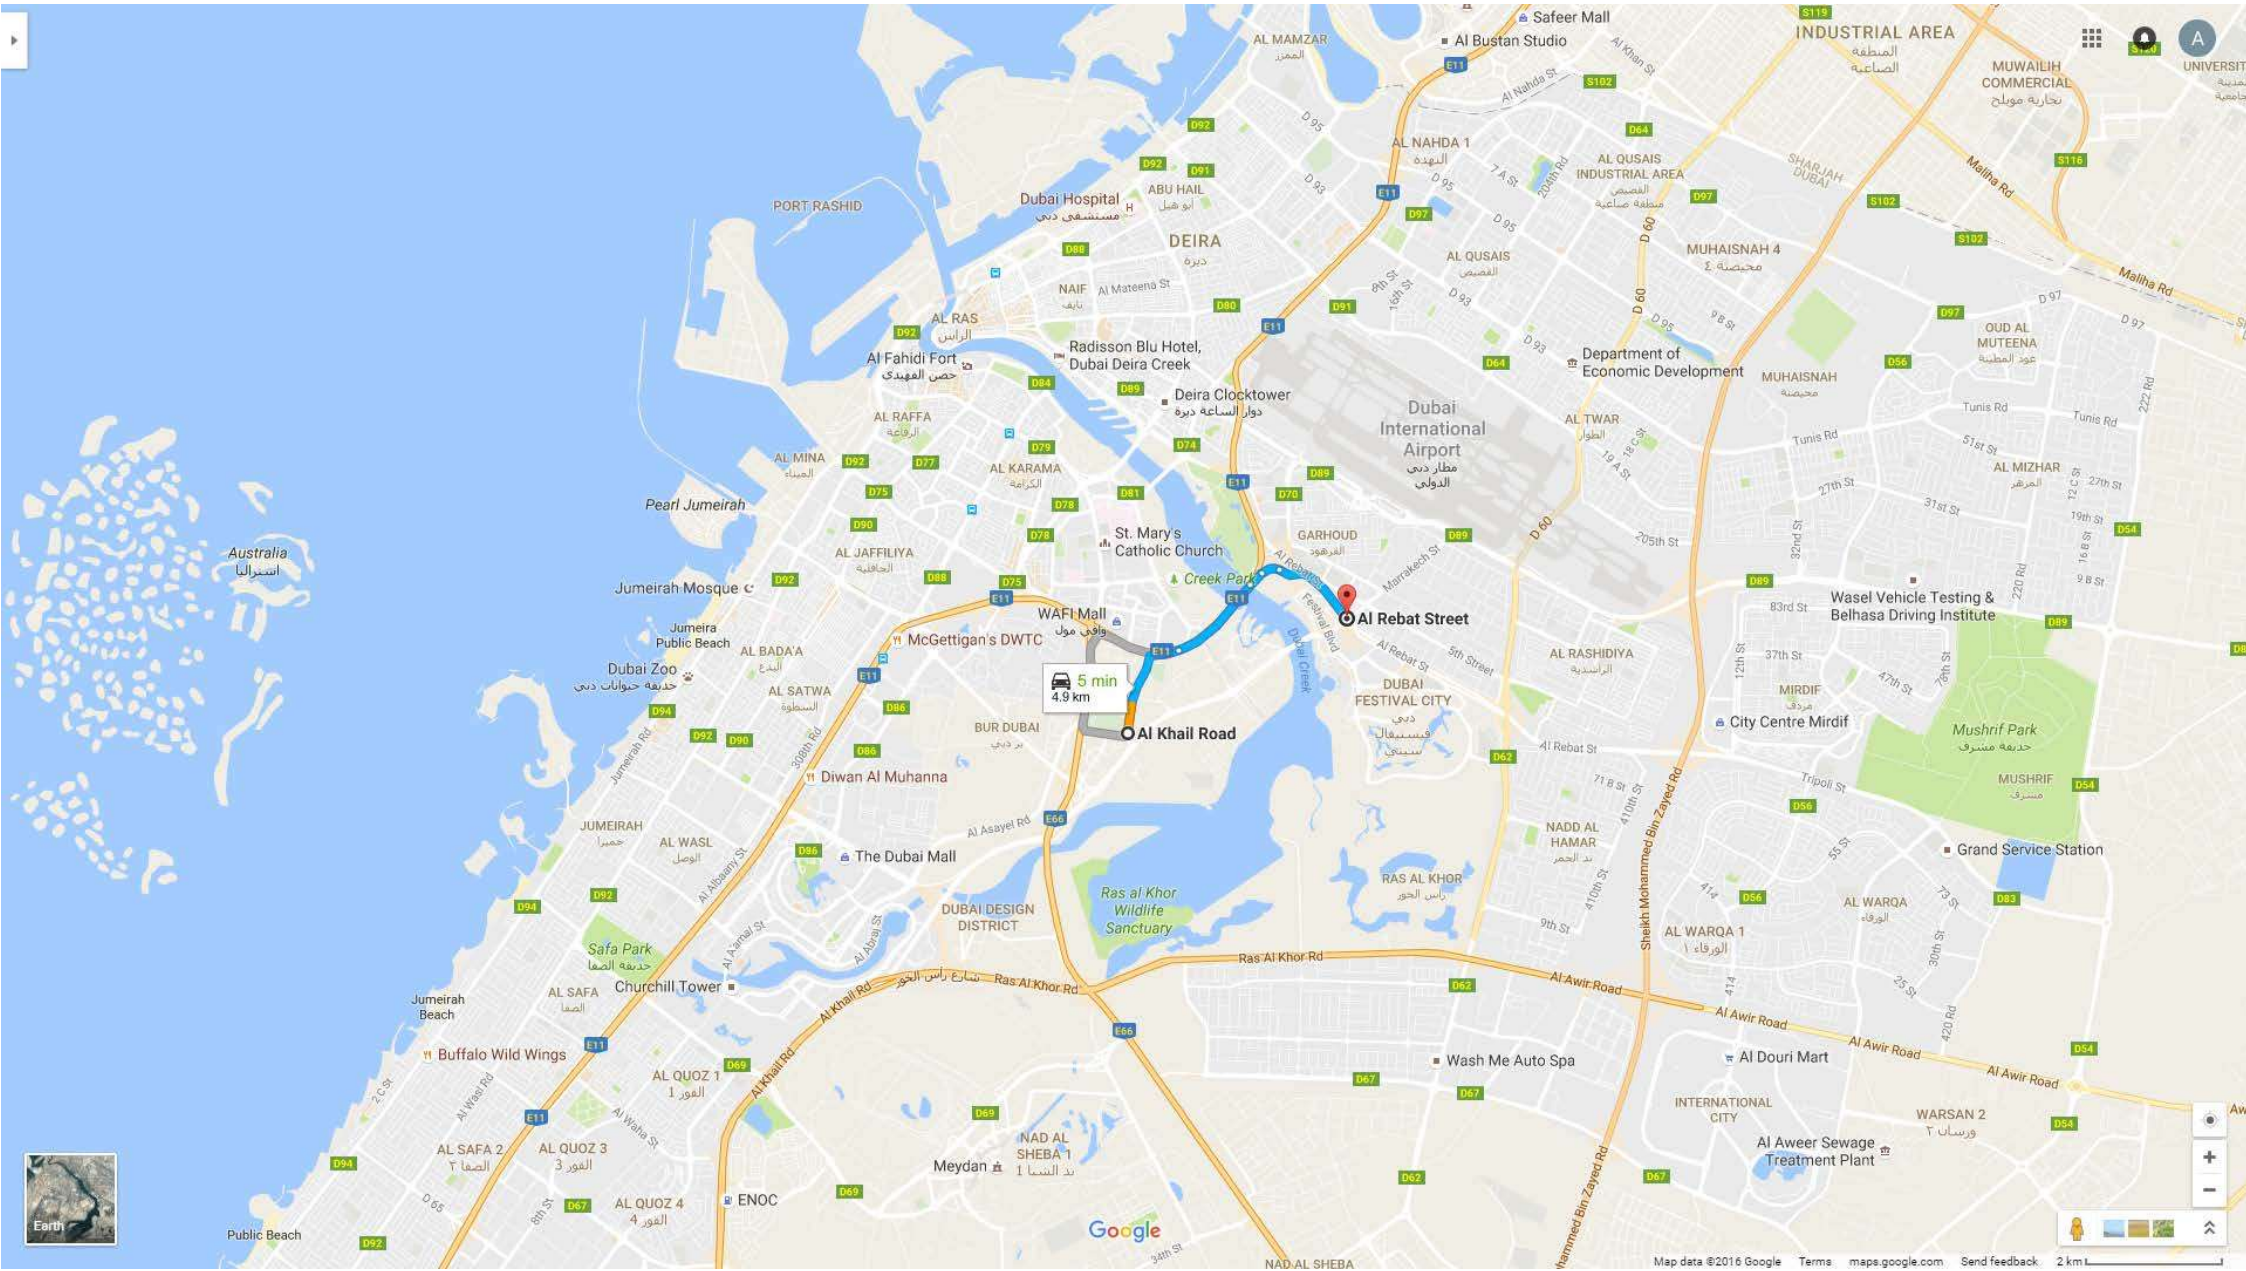

5 min
5.5 km

Google

Google

5 min
5.6 km

2 Sheikh Zayed Road

Al Khalil Road

2 min
2.2 km

Unit Mix