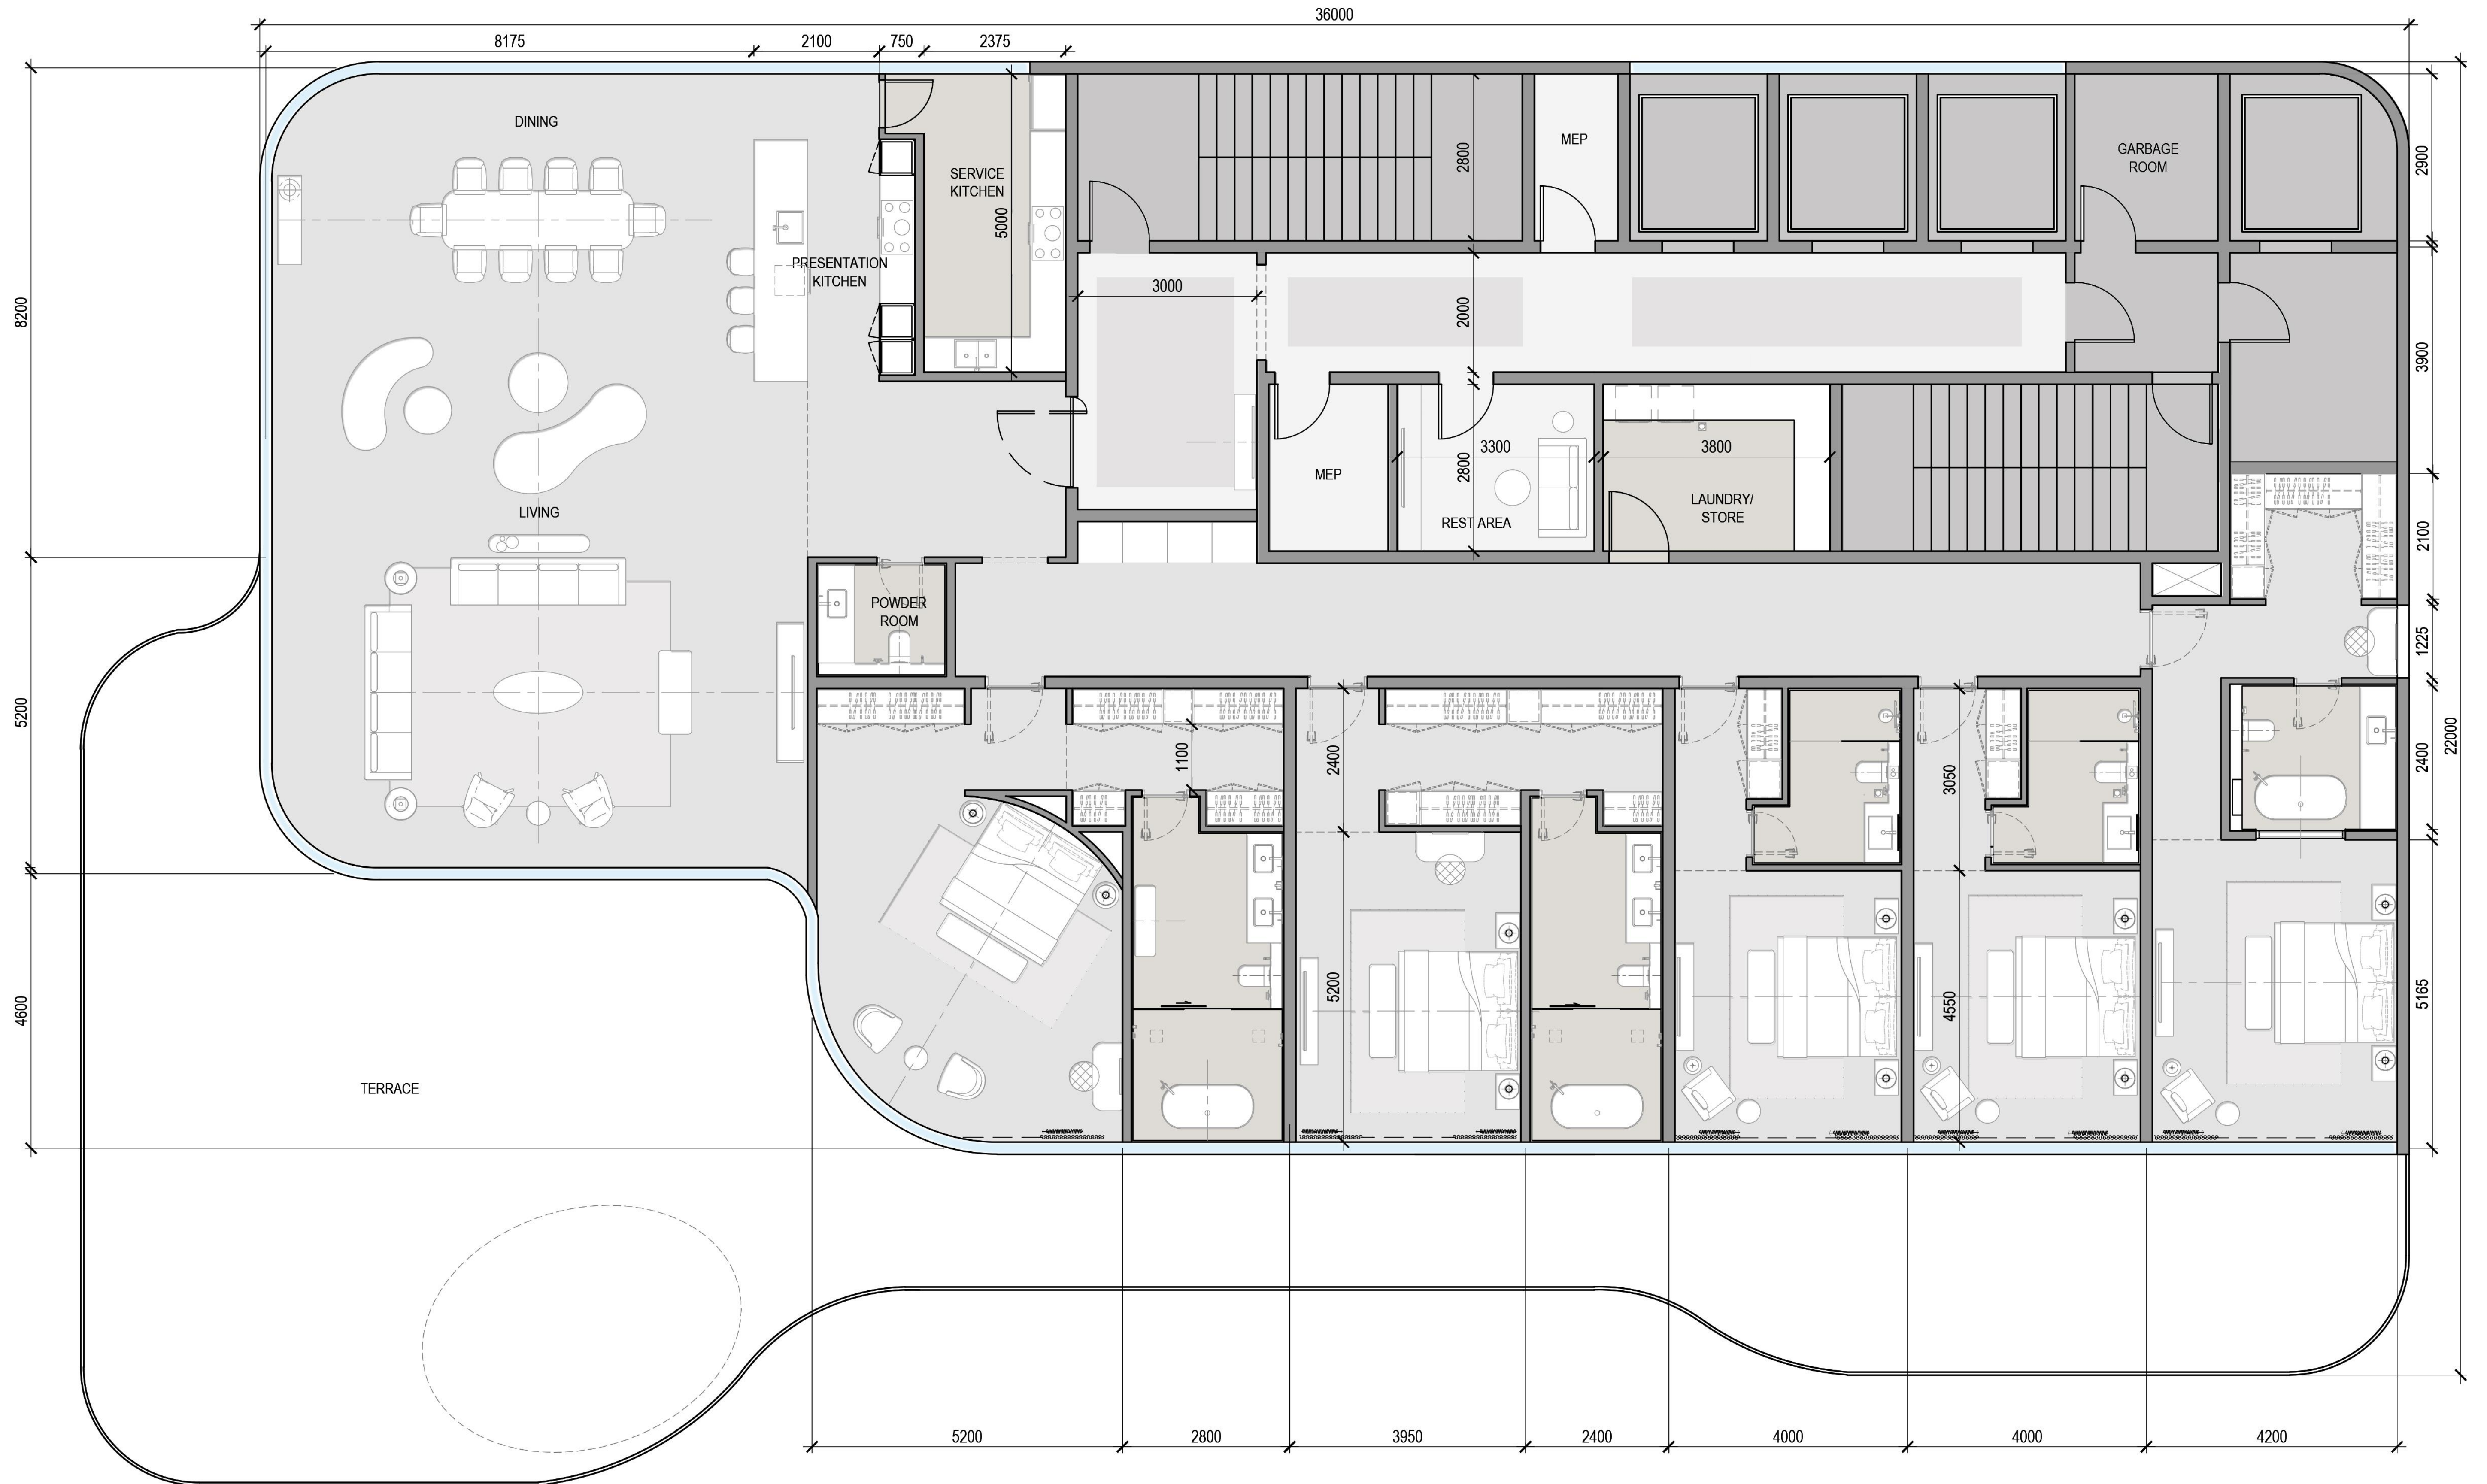

YOU ARE A GUIDE TO THE
WORLD OF LUXURY

Five Luxe – New Tower

Five Luxe – New Tower Level 09 Floor Layout

4 Bedroom Apartment Area: 266 sqm
Terrace Area: 108 sqm

3 Bedroom Apartment Area: 212 sqm
Terrace Area: 53 sqm

Five Luxe – New Tower

Level 09 Floor Layout – 5 Bedroom Apartment

5 Bedroom Apartment Area: 428 sqm
Terrace Area: 207 sqm

THANKS FOR WATCHING

CONTACT US FOR MORE INFORMATION