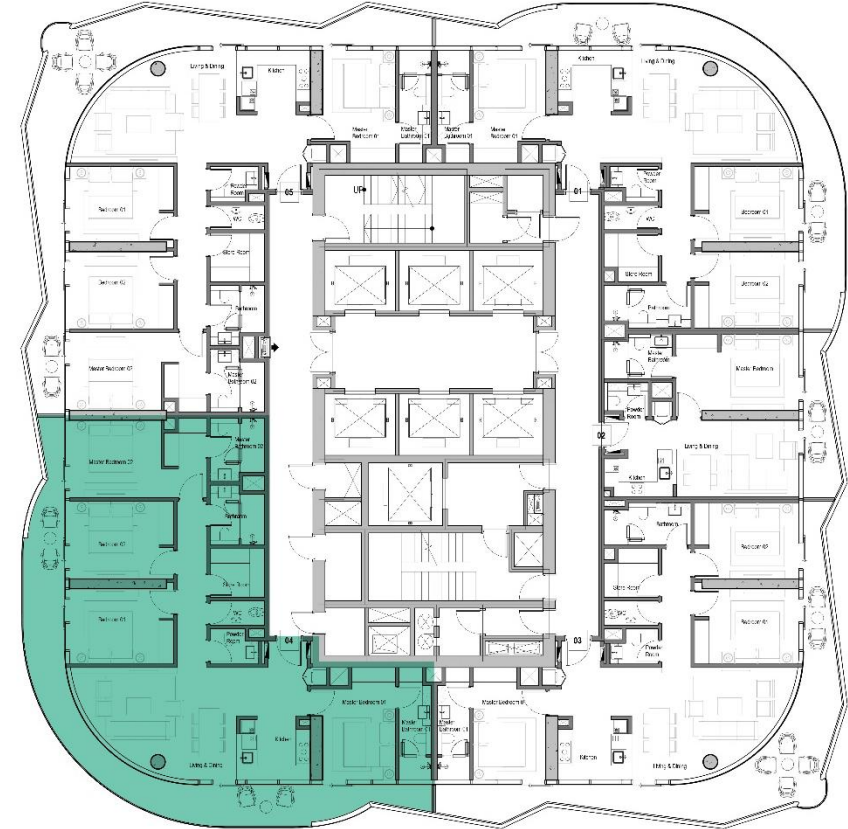

Unit Type - 4 BR

Total : 2 Types

Typology	Total Units	Min	Max
4 BR	20	2,104	2,167