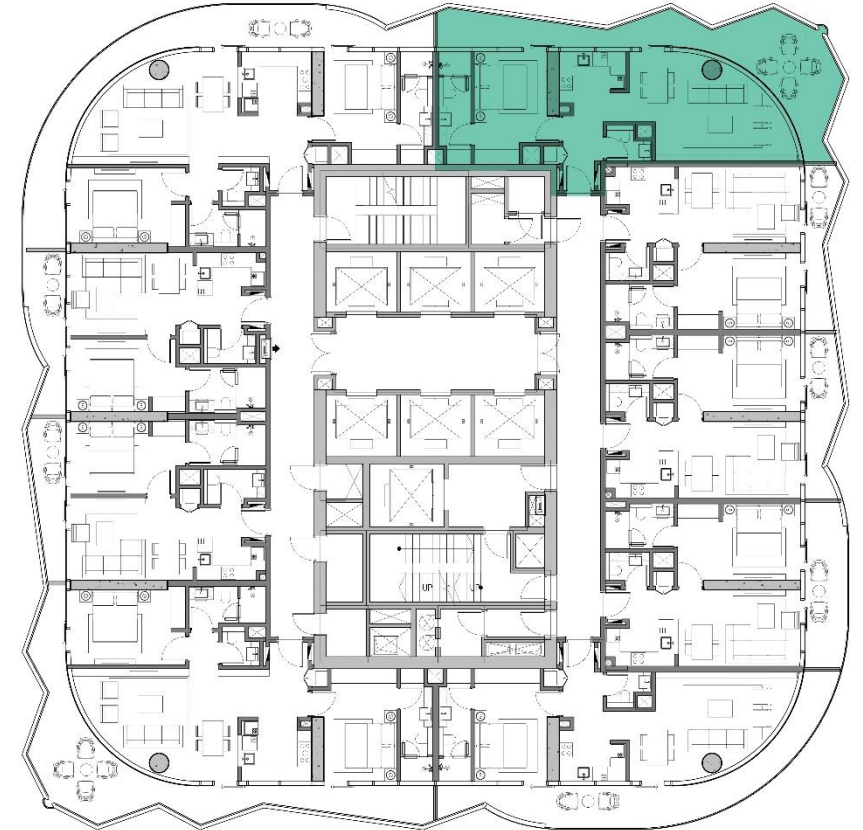

Unit Type – 1 BR
Total : 14 Types

Typology	Total Units	Min	Max
1 BR	212	673	1,073