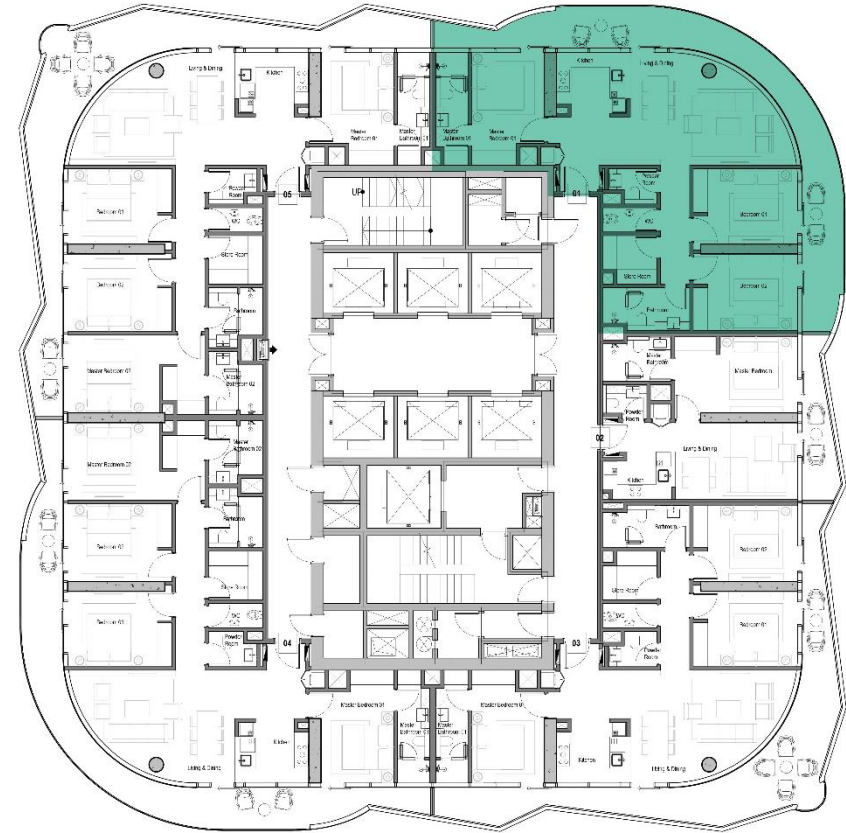

Unit Type – 3 BR

Total : 2 Types

Typology	Total Units	Min	Max
3 BR	20	1,757	1,785