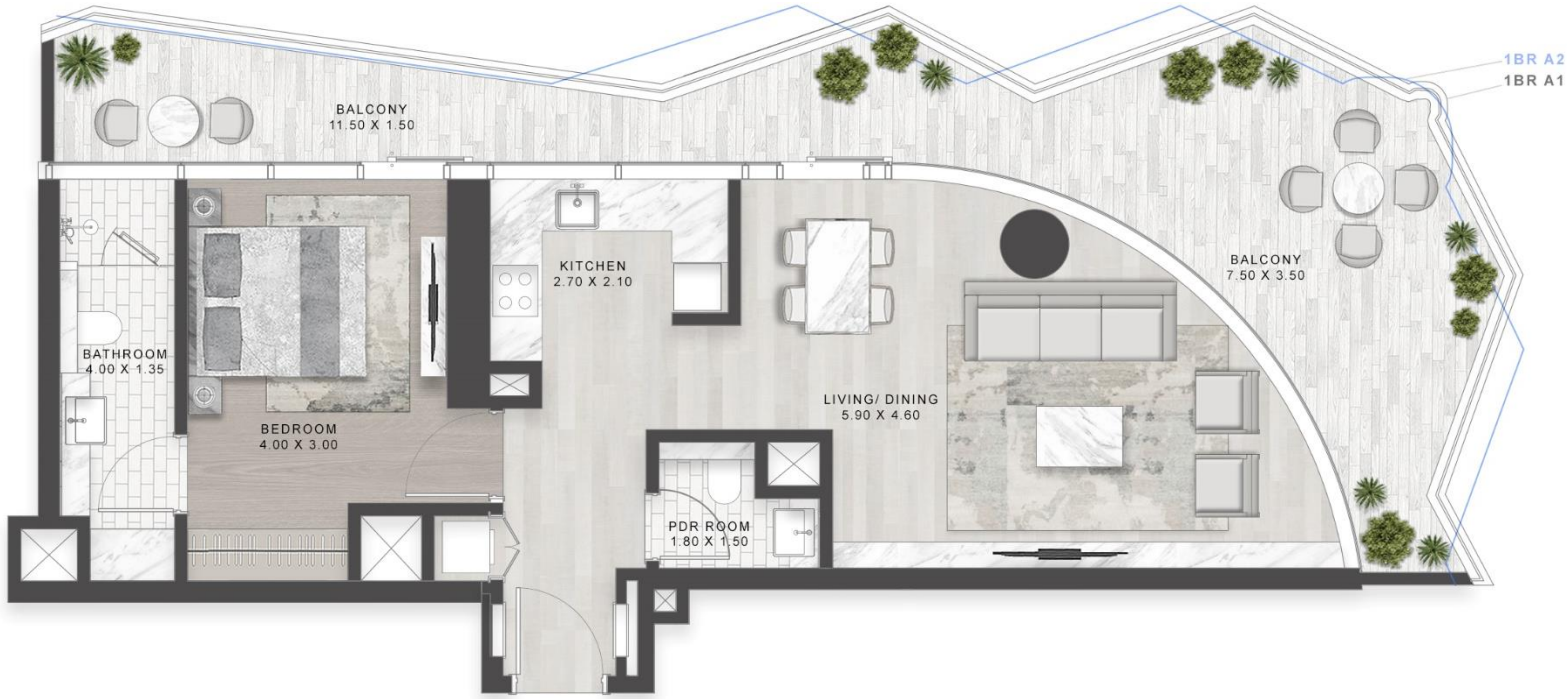

Unit Type – 1 BR
Total : 14 Types

Typology	Total Units	Min	Max
1 BR	212	673	1,073