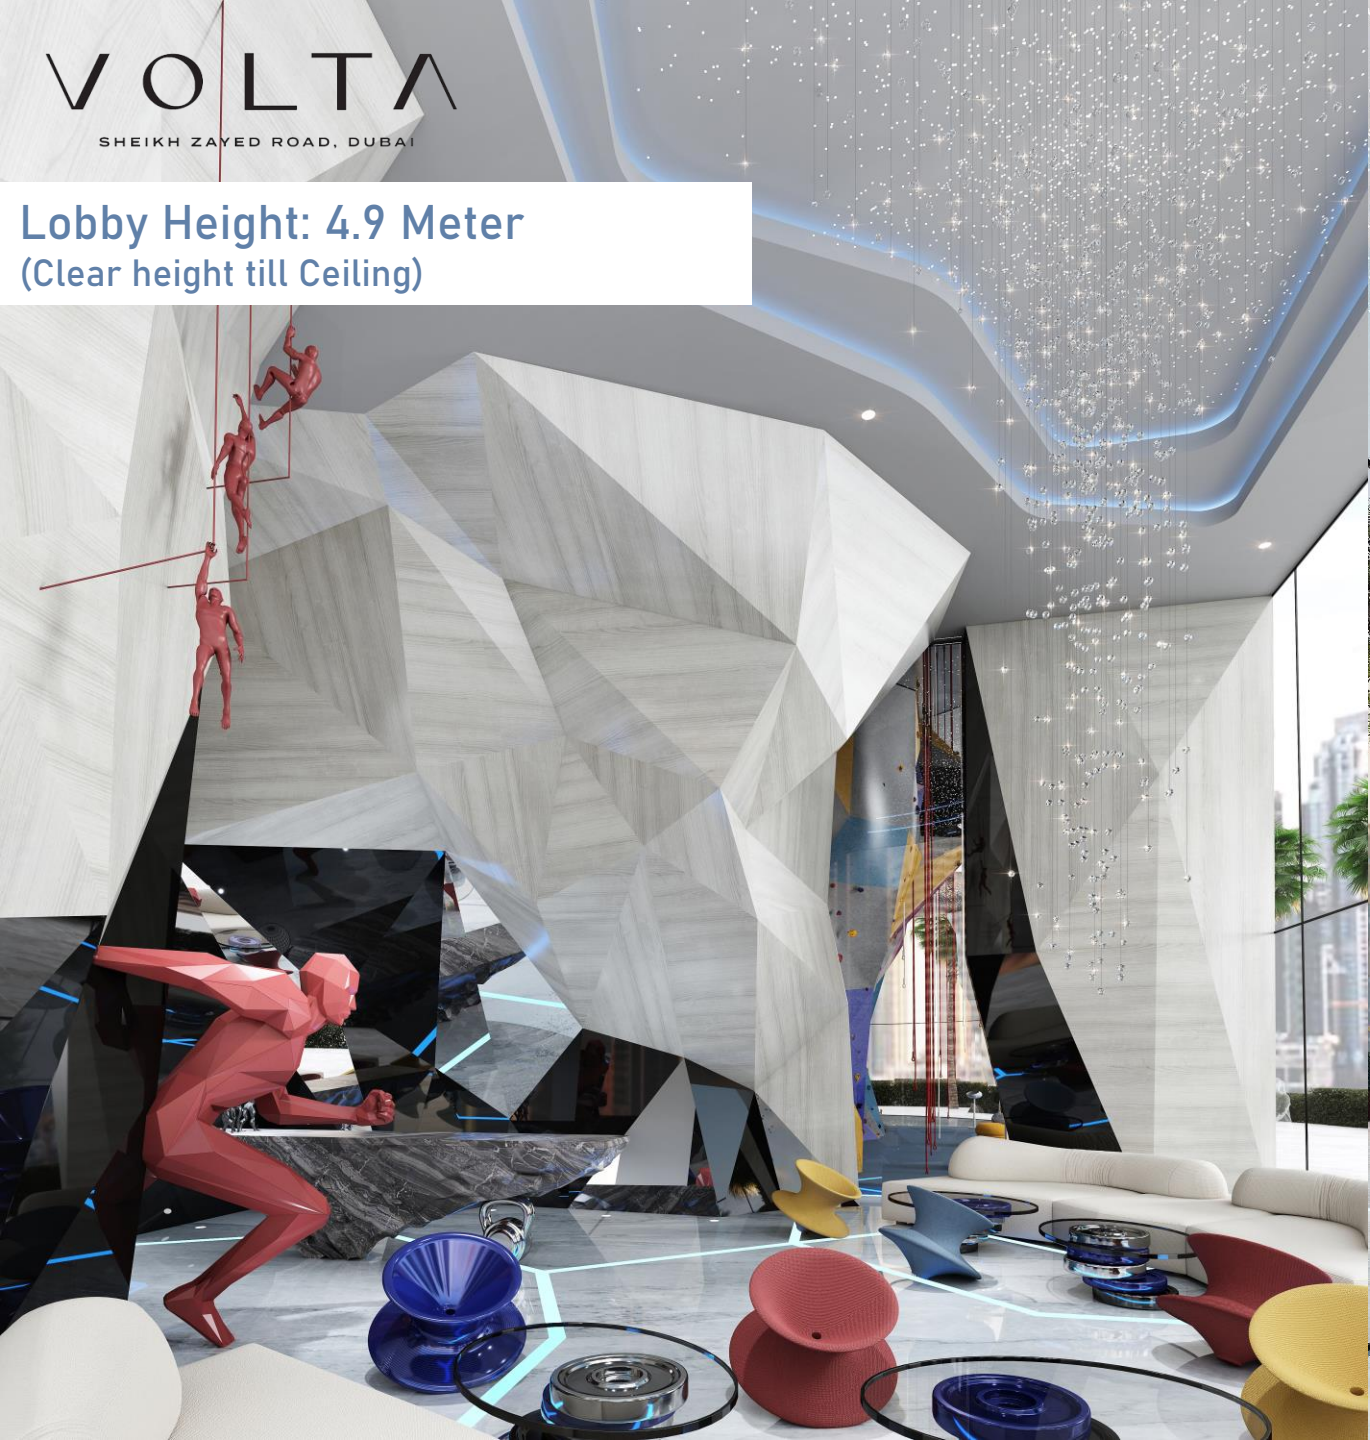

# VOLTA

SHEIKH ZAYED ROAD, DUBAI

# VOLTA

SHEIKH ZAYED ROAD, DUBAI

Lobby Height: 4.9 Meter  
(Clear height till Ceiling)

Living Room: 2.8 Meter  
(Clear height till Ceiling)

Bedroom: 2.8 Meter  
(Clear height till Ceiling)

Bathroom

VOLTA

SHEIKH ZAYED ROAD, DUBAI