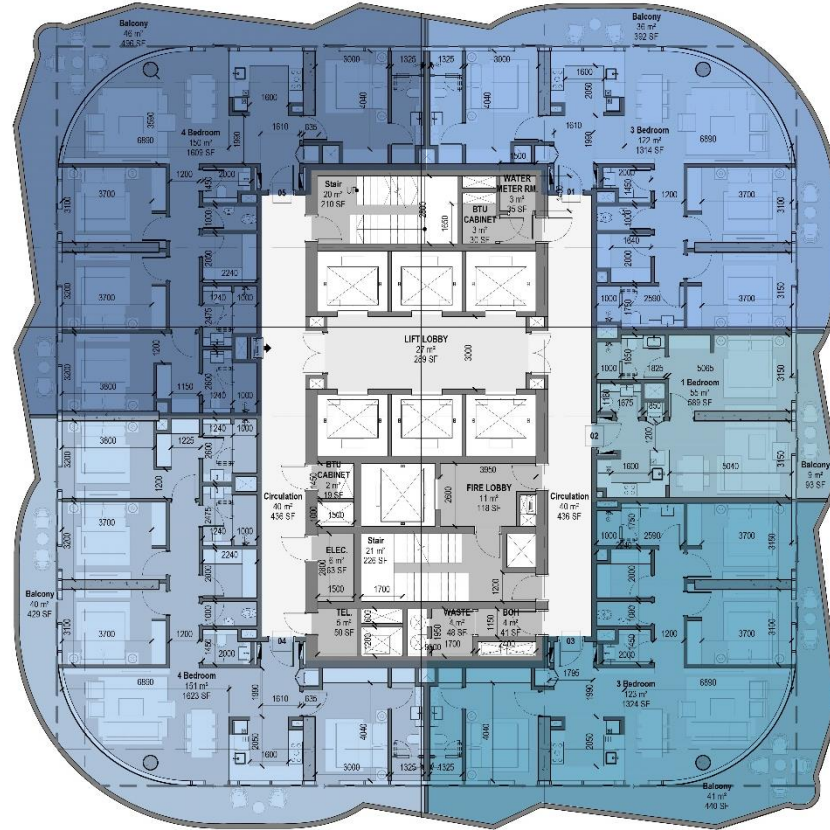

## TYPICAL FLOOR PLAN C

- 1 BEDROOM B-M
- 3 BEDROOM A
- 3 BEDROOM A-M
- 4 BEDROOM A
- 4 BEDROOM A-M

 SZR VIEW/SEA VIEW

BURJ KHALIFA VIEW

 SZR

 SZR

 SZR

SZR