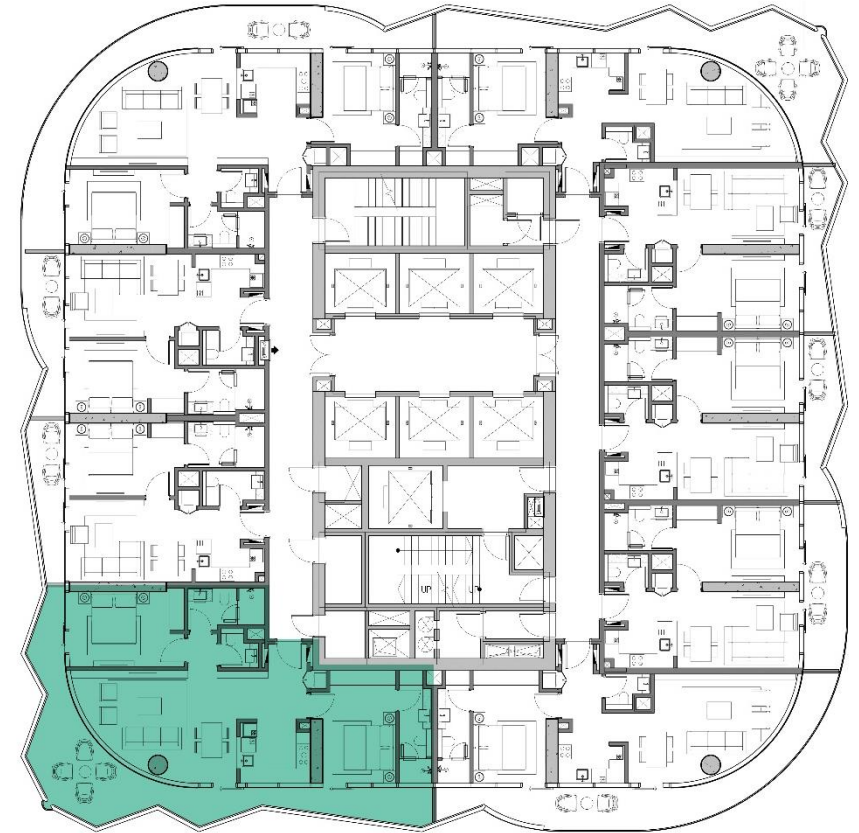

Unit Type - 2 BR

Total : 8 Types

Typology	Total Units	Min	Max
2 BR	172	1,387	1,469