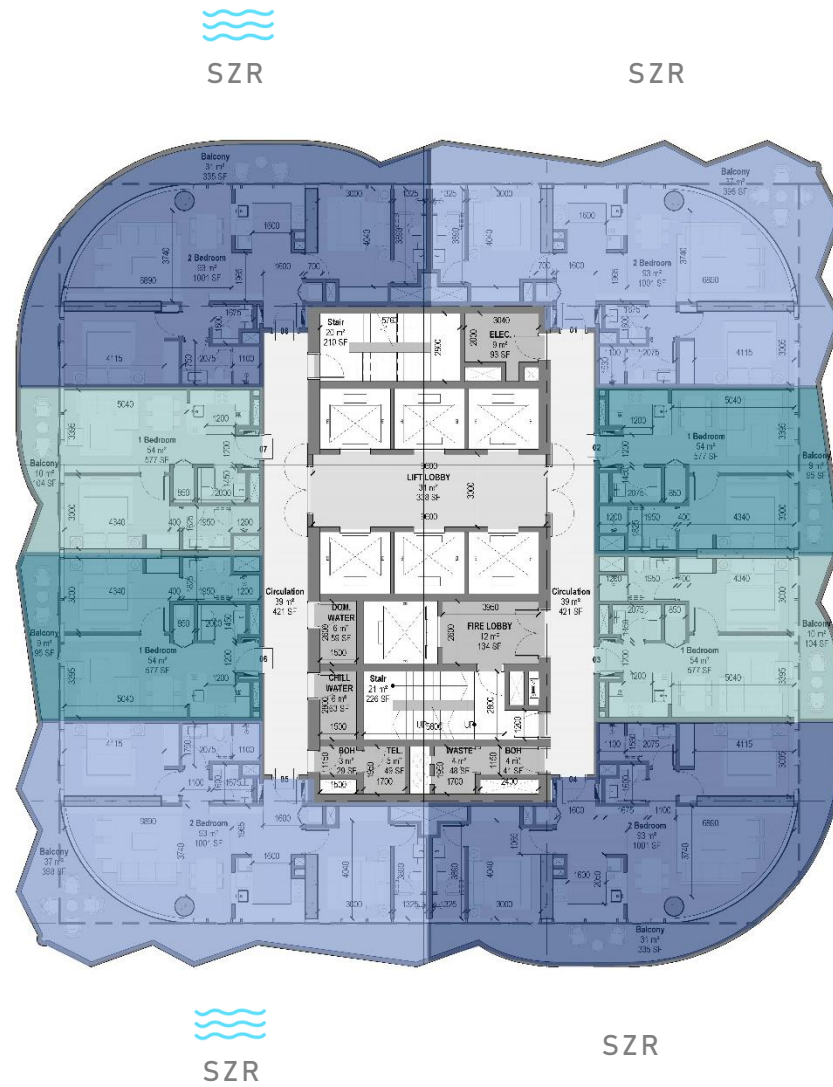

## TYPICAL FLOOR PLAN A

- 1 BEDROOM B-M
- 1 BEDROOM C-M
- 2 BEDROOM A
- 2 BEDROOM A-M

SZR VIEW/SEA VIEW

BURJ KHALIFA VIEW

## TYPICAL FLOOR PLAN B

- 1 BEDROOM A
- 1 BEDROOM A-M
- 1 BEDROOM B
- 1 BEDROOM B-M
- 1 BEDROOM C
- 1 BEDROOM C-M
- 2 BEDROOM A
- 2 BEDROOM A-M

 SZR VIEW/SEA VIEW

BURJ KHALIFA VIEW

 SZR

 SZR

SZR

SZR