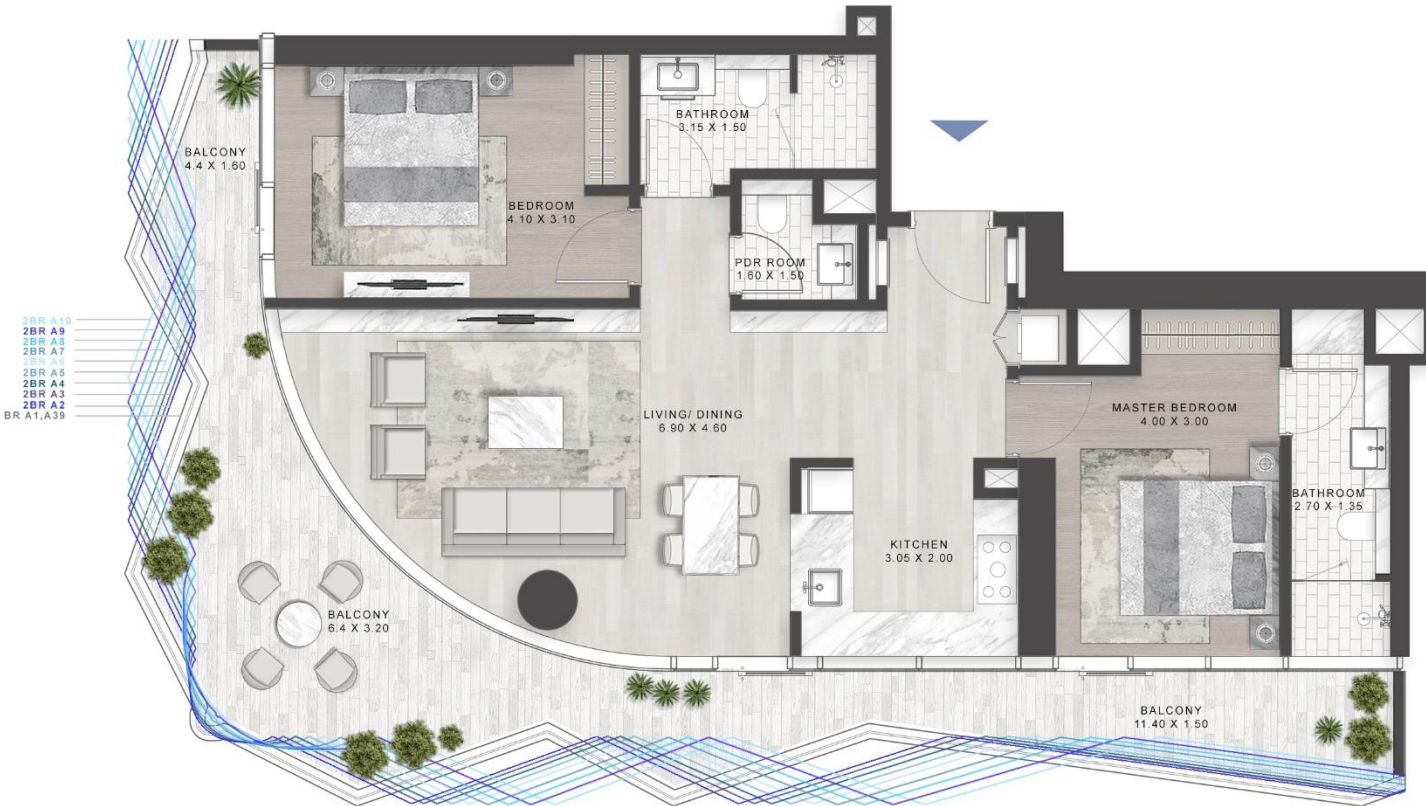

Unit Type - 2 BR

Total : 8 Types

Typology	Total Units	Min	Max
2 BR	172	1,387	1,469