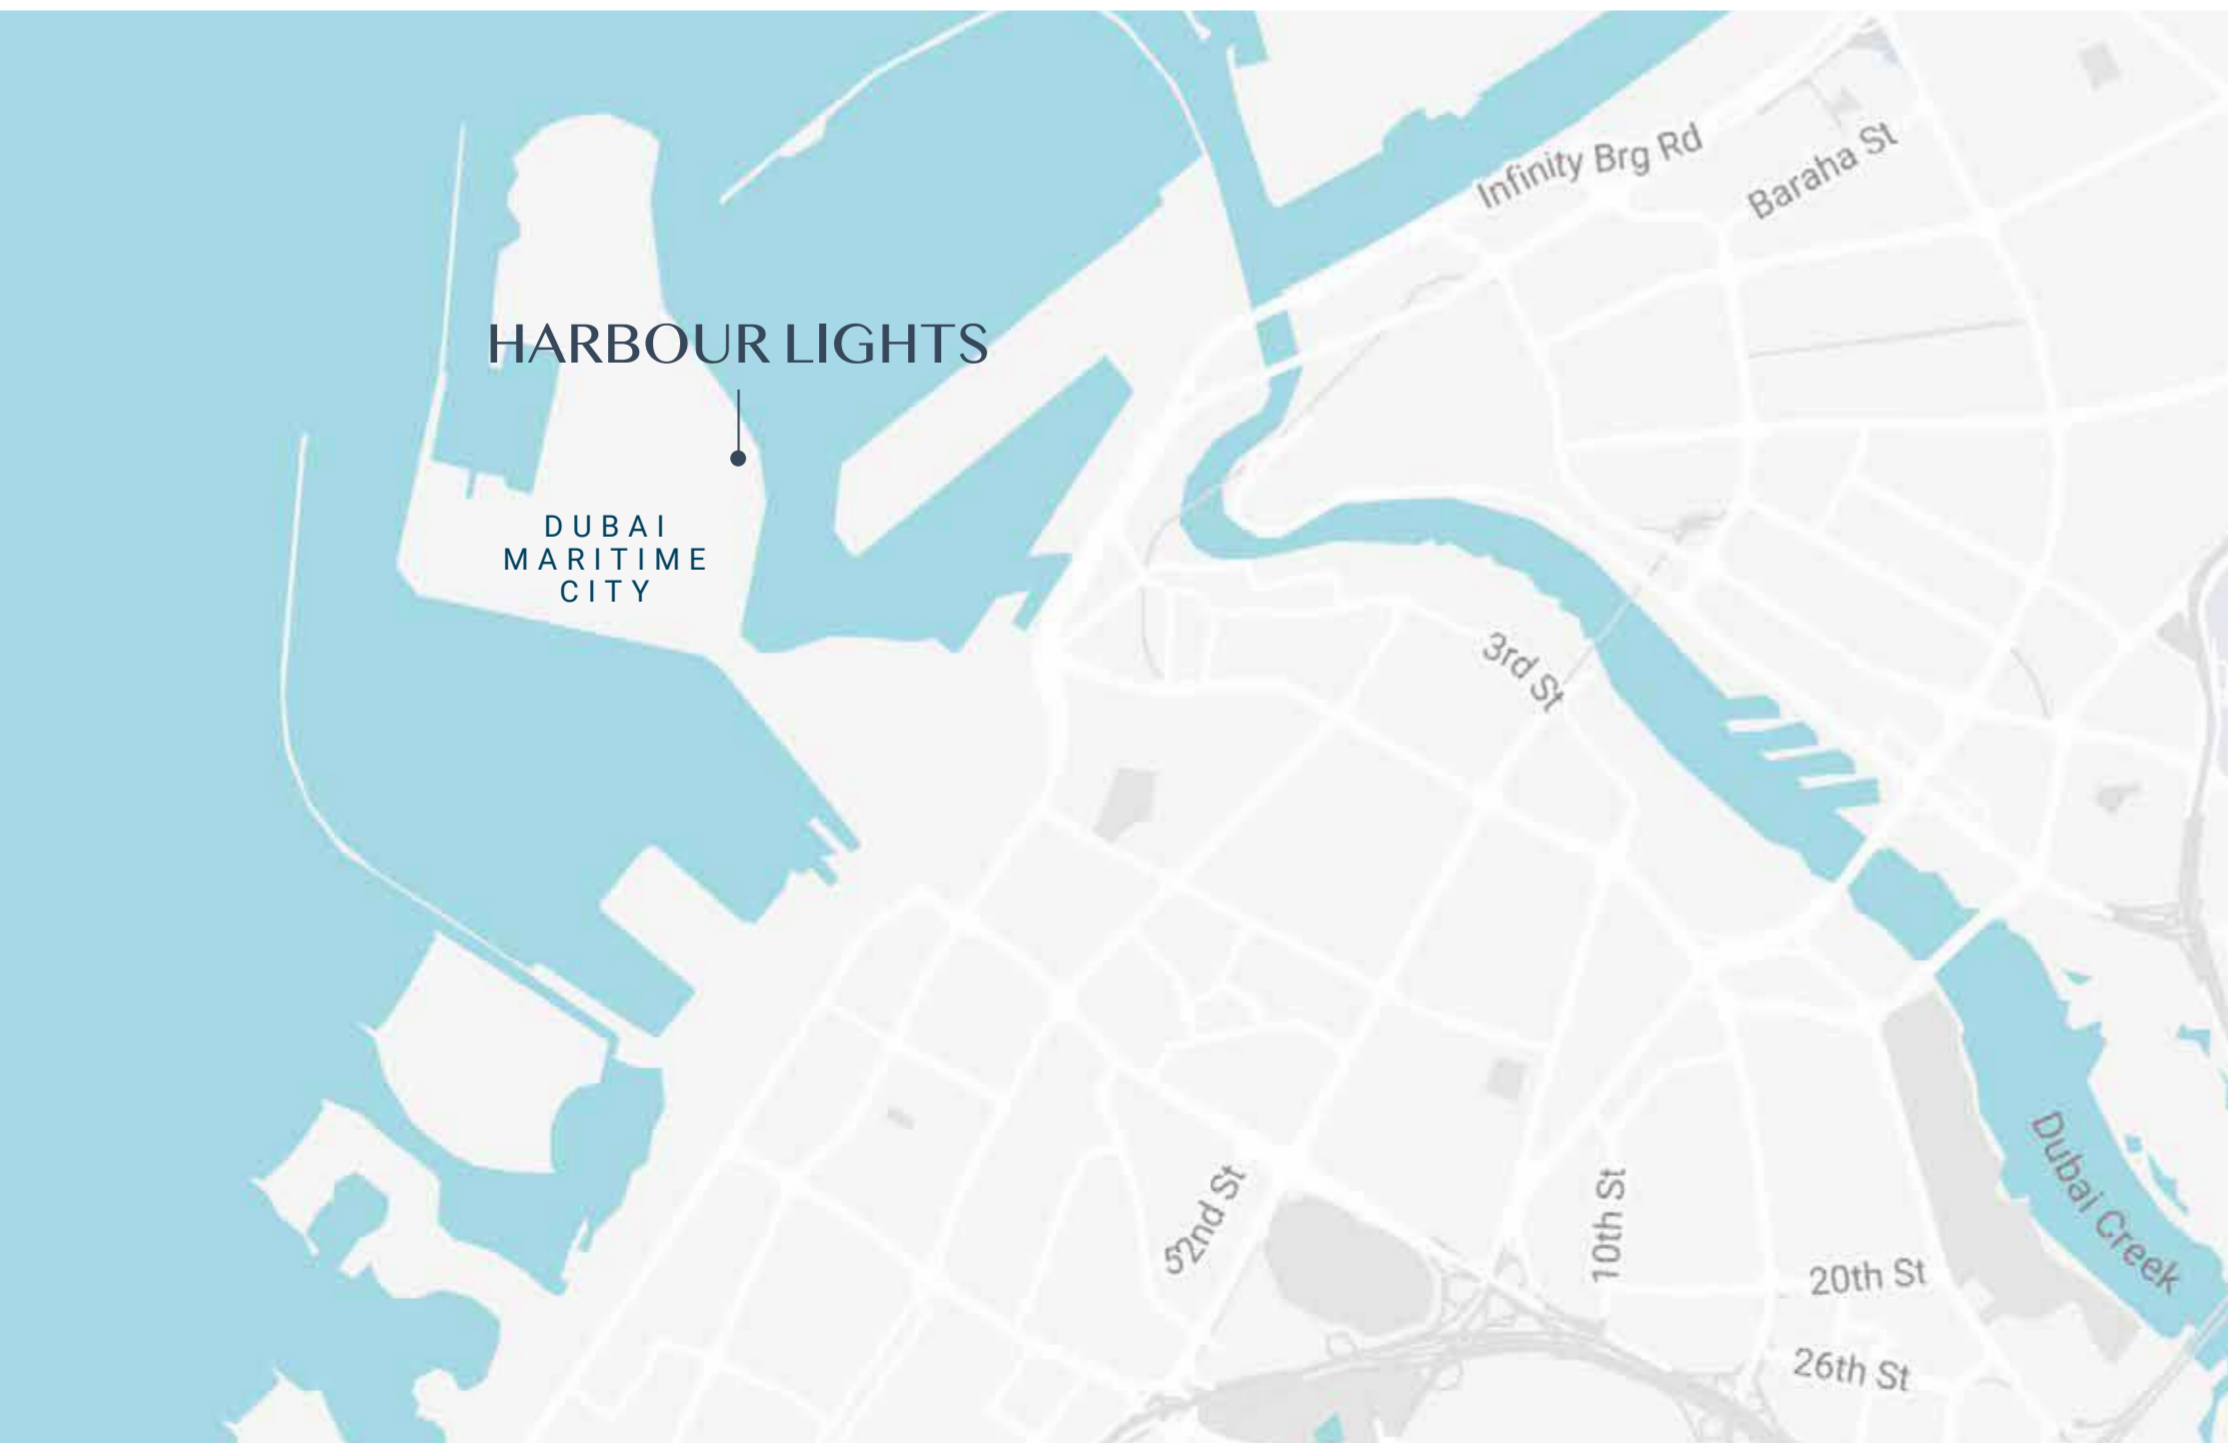

**WELCOME TO THE GLAMOUR  
OF HARBOUR LIGHTS**

Inspired by waves, wonder and a love for the sea, this stunning, 52-storey, maritime-inspired collection of residential apartments is a waterfront dream come true.

SECLUDED  
FROM AND  
CENTRAL TO  
THE WORLD

## A COMMERCE & TRADE HUB

Strategically located between Port Rashid and Dubai's Drydocks World, Dubai Maritime City capitalises on its strengths, bringing together the entire maritime industry and offering residents a dynamic, urban lifestyle.

مدينة دبي الملاحية  
Dubai Maritime City